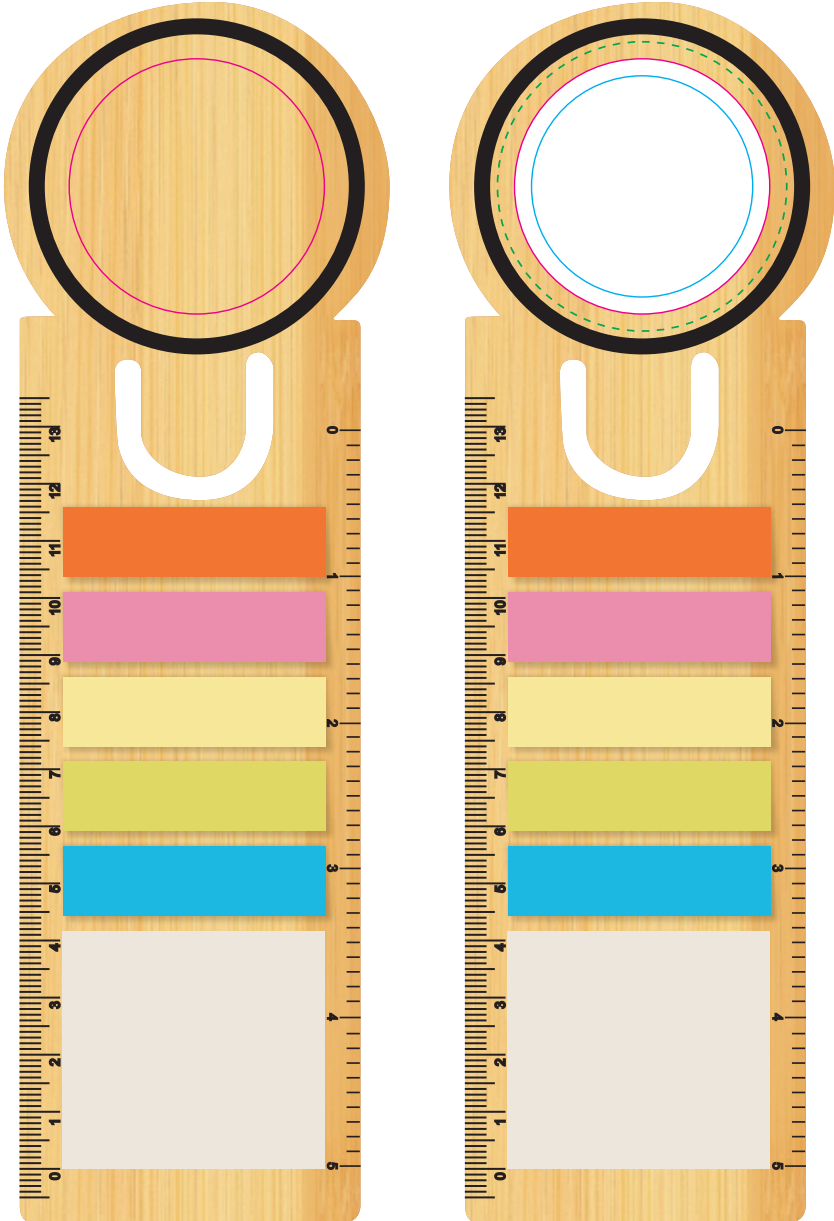

LL8858 - Circle Bamboo Bookmark - Bamboo

Pad Print  PMS XXXc

CMYK Label 

Laser Engrave 

Below at 75% of actual size

Pad/Laser
Print Area: 45mm Diameter
Actual print size: xxmmL x xxmmH

Finished print area 

Label
Print Area: 45mm Diameter
Actual print size: xxmmL x xxmmH

Max print area for copy & text 
Finished print area 
Bleed line 