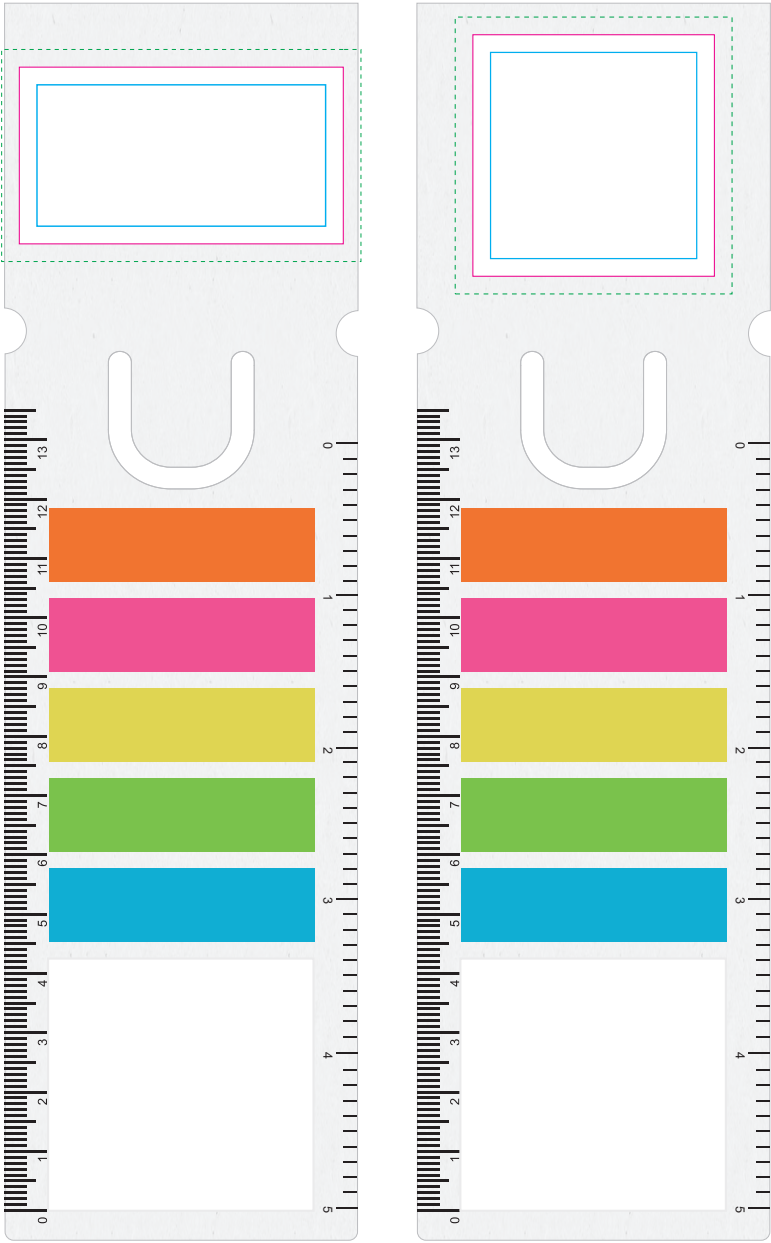

**LL8848 - Rectangle Milk Carton Bookmark- White/Milk Carton**

CMYK Label 

Below showing at 70%

Print Area: 55mmL x 30mmH  
Actual print size: xxmmL x xxmmH

Print Area: 41mmL x 41mmH  
Actual print size: xxmmL x xxmmH

Max print area for copy & text   
Finished print area   
Bleed line 

Print Area: 55mmL x 30mmH  
Actual print size: xxmmL x xxmmH

Print Area: 41mmL x 41mmH  
Actual print size: xxmmL x xxmmH