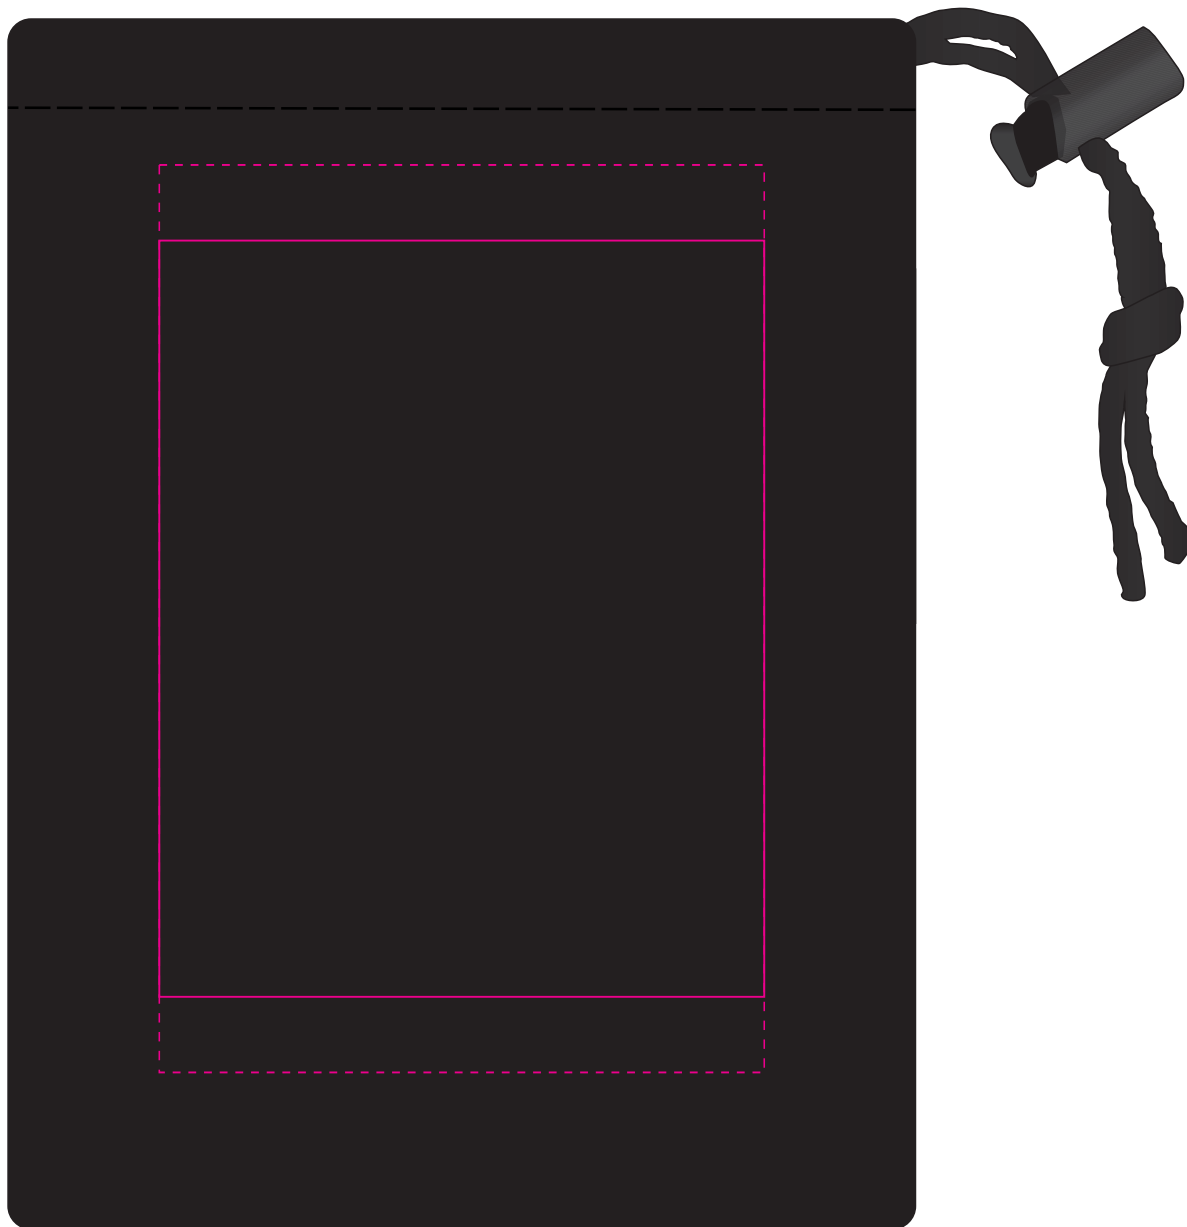

PROOF

1

ARTWORK APPROVAL

Logo Here

Job # XXXXXX
Cust # XXXX-XC

LL8842 - Stamina Resistance Bands (3) in Pouch (1) - Green, Blue, Yellow / Black

Screen Print

PMS
XXXc

Nucolour Transfer

Screen

Print Area: 80mmL x 100mmH
Actual print size: xxmmL x xxmmH

Nucolour Transfer

Print Area: 80mmL x 120mmH
Actual print size: xxmmL x xxmmH

Finished print area - Screen Print
Finished print area - Nucolour

Full Colour Design at 100% size.

White Layer.

Film