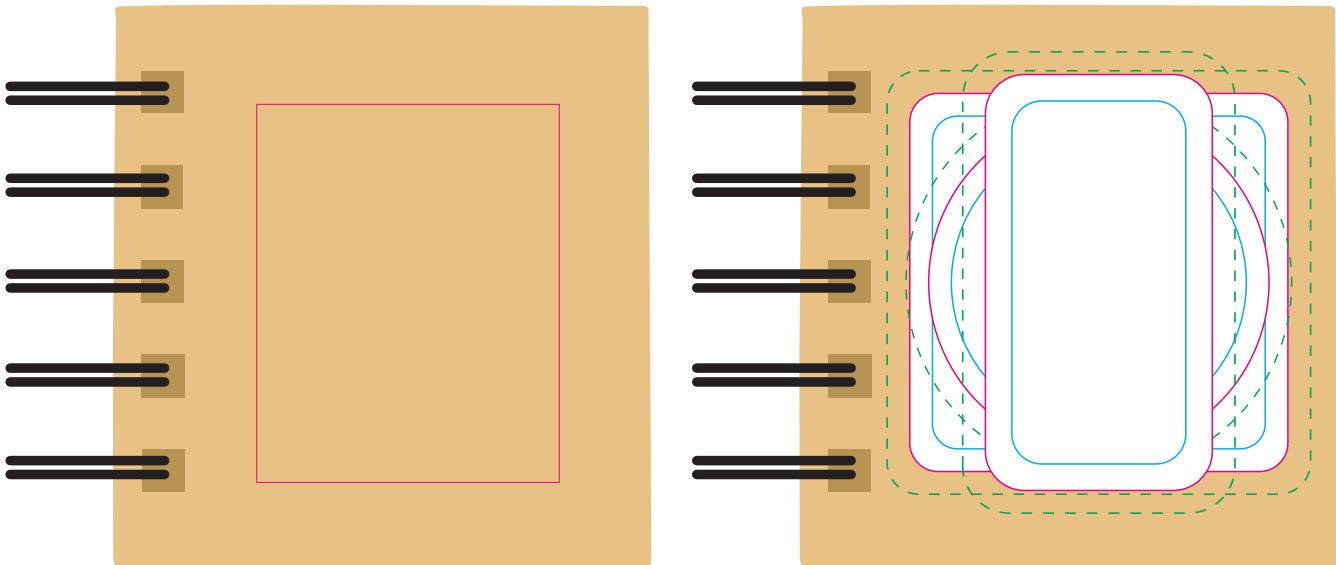

LL8829 Codex Spiral Sticky Notes - Natural

Pad Print  PMS XXXc

Label 

Pad
Print Area: 40mmL x 50mmH
Actual print size: xxmmL x xxmmH

Finished print area 

Label
Print Area: 50mmL x 50mmH/55mmW x 30mmH/45mm Diameter
Print size: xxmmL x xxmmH

Max print area for copy & text 
Finished print area 
Bleed line 