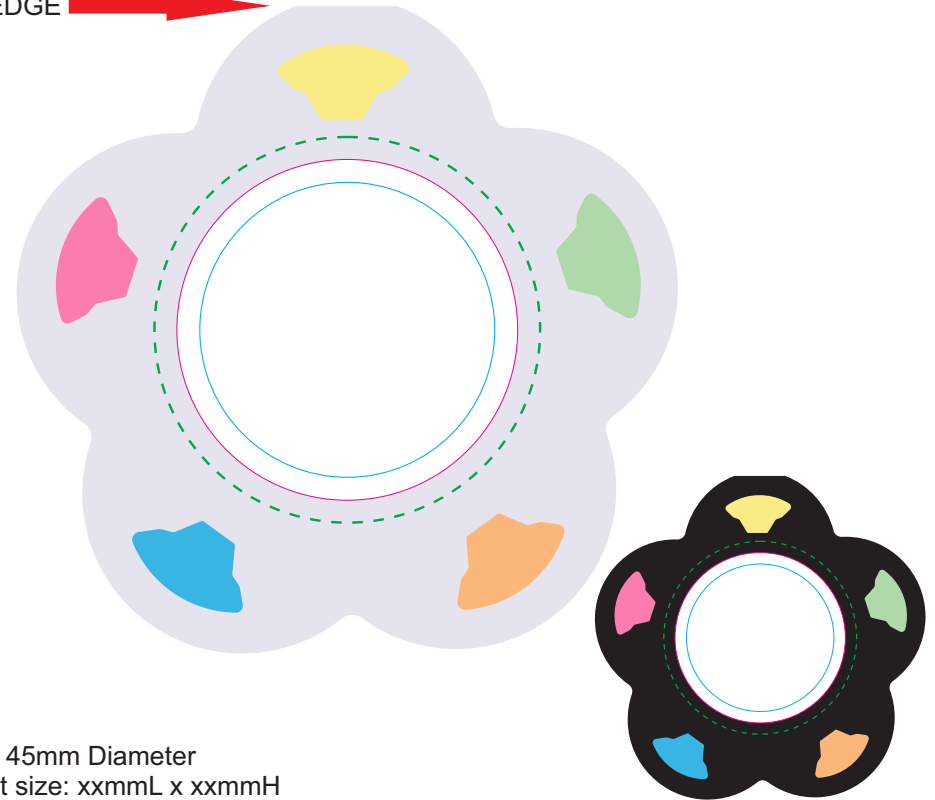

LL8825 - Daisy Sticky Notes - Black & White

Pad Print 

Label 

Digital 

FOLDED EDGE 

Print Area: 45mm Diameter
Actual print size: xxmmL x xxmmH

Finished print area - Digital, Pad 

FOLDED EDGE 

Print Area: 45mm Diameter
Actual print size: xxmmL x xxmmH

Max print area for copy & text 
Finished print area 
Bleed line 