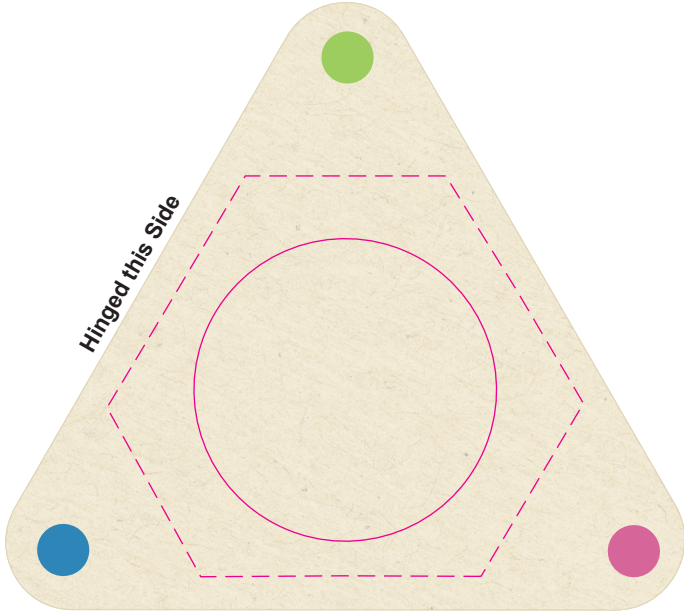

LL8823 - Finch Sticky Notes - Recycled Milk Cartons - Natural

Pad Print  PMS XXXc

CMYK Direct Digital  C M Y K

CMYK Label  C M Y K

Paper note colour positioning may vary from shipment to shipment.

Pad
 Print Area: 40mm Diameter
 Actual print size: xxmmL x xxmmH

Digital
 Print Area: 63mmL x 53mmH
 Actual print size: xxmmL x xxmmH

Label
 Print Area: 45mm Diameter
 Actual print size: xxmmL x xxmmH

Finished print area - Pad Print 

Finished print area - Digital Print 

Max print area for copy & text 

Finished print area 

Bleed line 