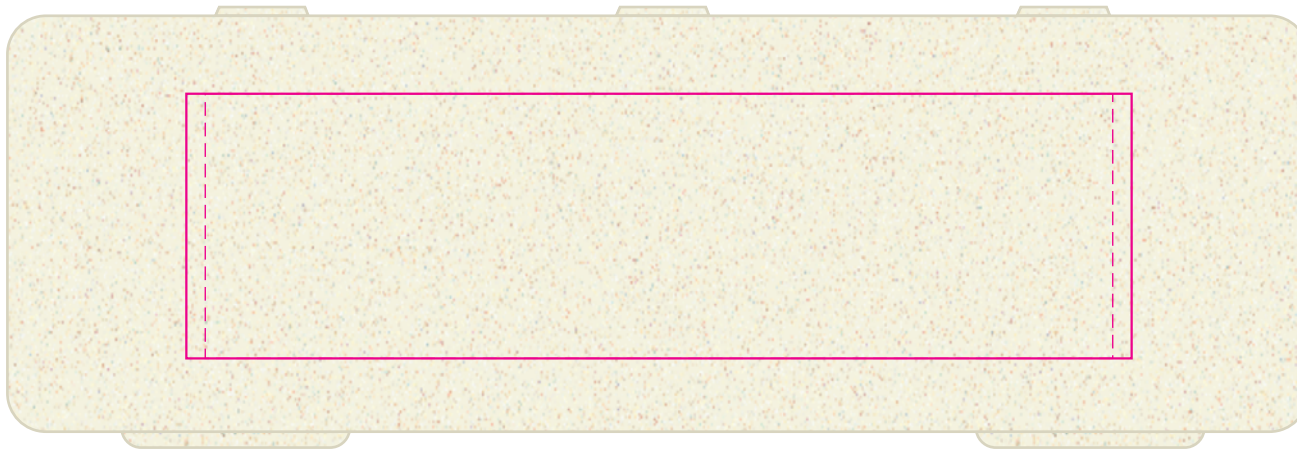

LL8806 - Ramen Cutlery Set - Wheat Straw

Screen Print  PMS XXXc

CMYK Direct Digital 

OPENING

Screen Print
Print Area: 120mmL x 35mmH
Actual print size: xxmmL x xxmmH

Digital
Print Area: 125mmL x 35mmH
Actual print size: xxmmL x xxmmH

Finished print area - Screen Print 
Finished print area - Digital 

OPENING