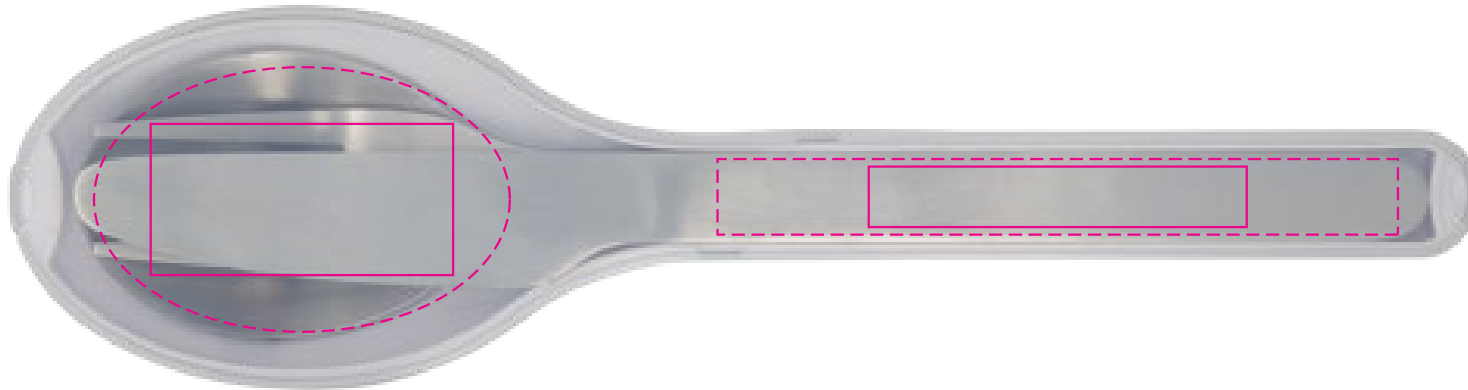

Customer
Logo

LL8801 Juniper Cutlery Set

ARTWORK APPROVAL **1**

JOB #

CUST #

QUANTITY:

QTY: Colour: White

PAD PRINT PMS
XXXc

DIGITAL PRINT 

Below is the actual size

DECORATION SIZE

PAD PRINT - BOWL

Print Area: 40mmL x 20mmH
Actual print size:

PAD PRINT - HANDLE

Print Area: 50mmL x 8mmH
Actual print size:

DIGITAL PRINT - BOWL

Print Area: 55mmL x 35mmH
Actual print size:

DIGITAL PRINT - HANDLE

Print Area: 90mmL x 10mmH
Actual print size:

Finished print area - Pad Print 
Finished print area - Digital Print 