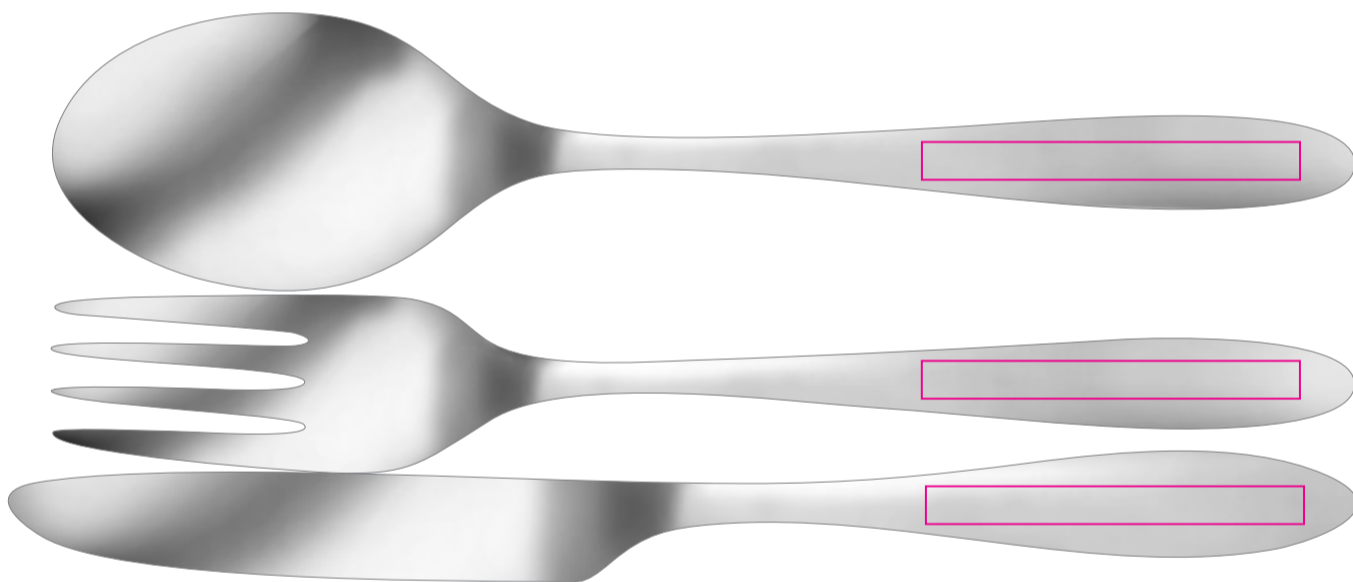

Showing at approx 60% of size

Calico Pouch
Screen Print/Nucolour Transfer
Print Area: 140mmL x 45mmH
Actual print size: xxmmL x xxmmH

Laser - Cutlery Set
Print Area: 50mmL x 5mmH
Actual print size: xxmmL x xxmmH

Laser - Top of Straw
Print Area: 35mmL x 3mmH
Actual print size: xxmmL x xxmmH

Laser - Bottom of Straw
Print Area: 50mmL x 3mmH
Actual print size: xxmmL x xxmmH

Finished print area 

Screen Print  PMS XXXc

Nucolour Transfer 

Laser Engrave 

Screen Print/Nucolour Transfer - Calico Pouch

Print Area: 140mmL x 45mmH
Actual print size: xxmmL x xxmmH

Laser - Cutlery Set

Print Area: 50mmL x 5mmH
Actual print size: xxmmL x xxmmH