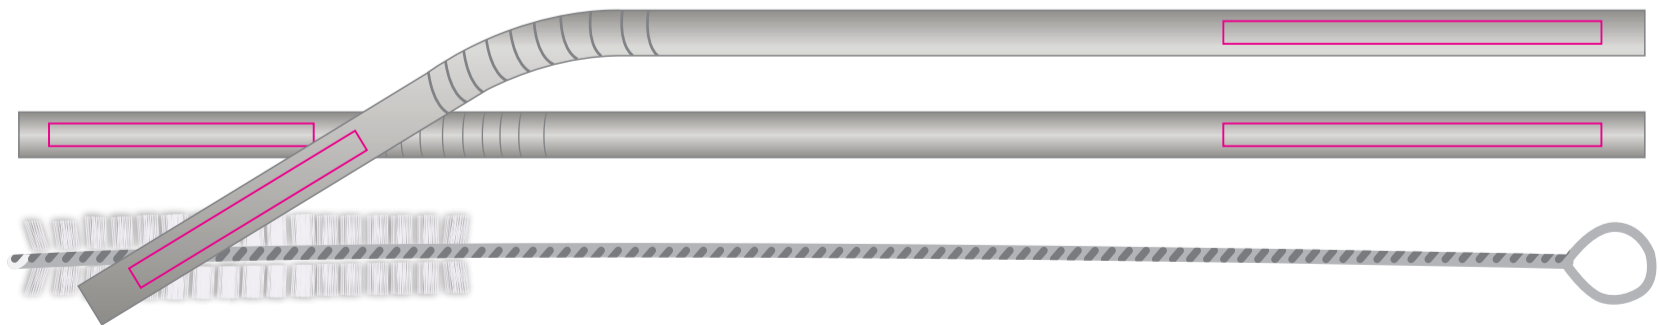

Laser - Top of Straw
Print Area: 35mmL x 3mmH
Actual print size: xxmmL x xxmmH

Laser - Bottom of Straw
Print Area: 50mmL x 3mmH
Actual print size: xxmmL x xxmmH

Finished print area 

Screen Print  PMS XXXc

Nucolour Transfer 

Laser Engrave 

Screen Print/Nucolour Transfer - Calico Pouch

Print Area: 140mmL x 45mmH
Actual print size: xxmmL x xxmmH

Laser - Cutlery Set

Print Area: 50mmL x 5mmH
Actual print size: xxmmL x xxmmH

Finished print area 

Laser - Top of Straw

Print Area: 35mmL x 3mmH
Actual print size: xxmmL x xxmmH

Laser - Bottom of Straw

Print Area: 50mmL x 3mmH
Actual print size: xxmmL x xxmmH

Finished print area 

FILM