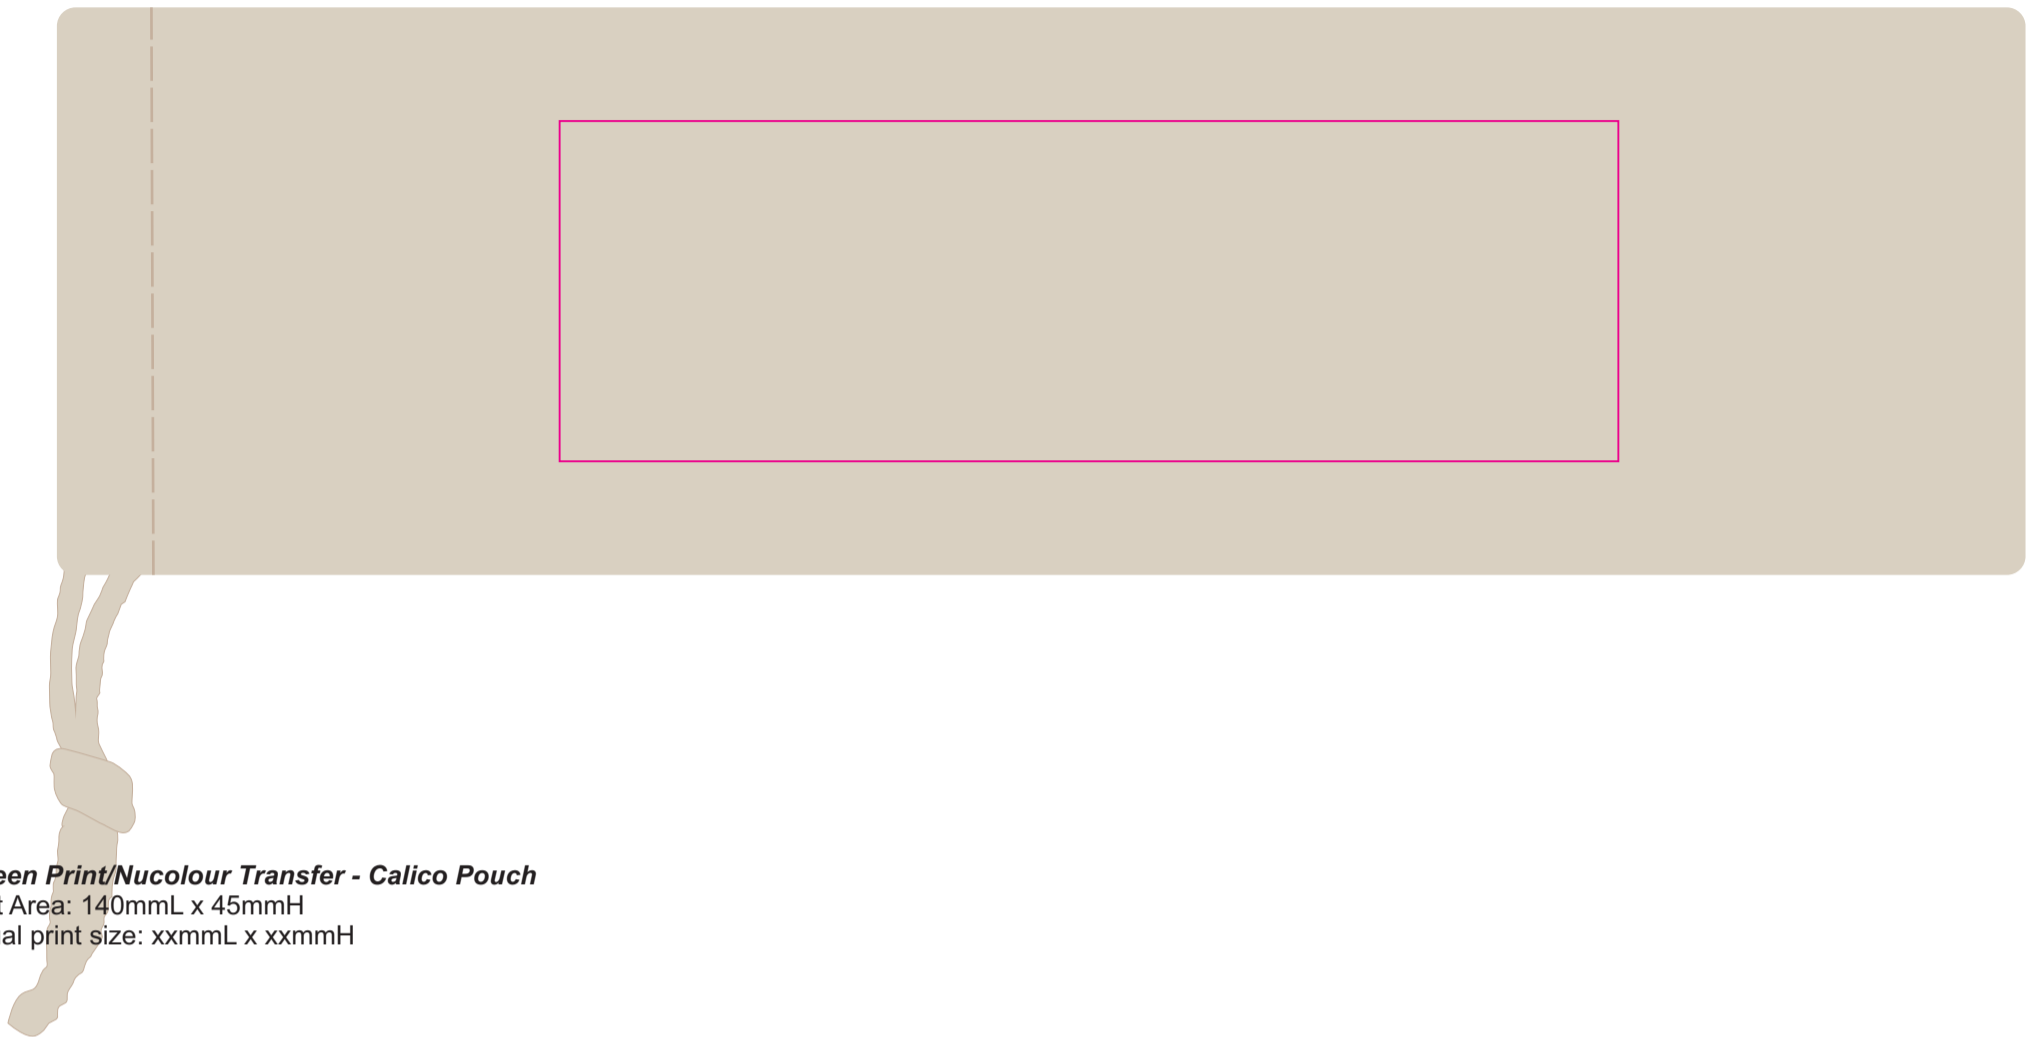

Showing at approx 60% of size

Calico Pouch
Screen Print/Nucolour Transfer
Print Area: 140mmL x 45mmH
Actual print size: xxmmL x xxmmH

Laser - Cutlery Set
Print Area: 50mmL x 5mmH
Actual print size: xxmmL x xxmmH

Laser - Top of Straw
Print Area: 35mmL x 3mmH
Actual print size: xxmmL x xxmmH

Laser - Bottom of Straw
Print Area: 50mmL x 3mmH
Actual print size: xxmmL x xxmmH

Finished print area 

Screen Print  PMS XXXc

Nucolour Transfer 

Laser Engrave 

Screen Print/Nucolour Transfer - Calico Pouch

Print Area: 140mmL x 45mmH
Actual print size: xxmmL x xxmmH

Laser - Cutlery Set

Print Area: 50mmL x 5mmH
Actual print size: xxmmL x xxmmH

Finished print area 

Laser - Top of Straw

Print Area: 35mmL x 3mmH
Actual print size: xxmmL x xxmmH

Laser - Bottom of Straw

Print Area: 50mmL x 3mmH
Actual print size: xxmmL x xxmmH

Finished print area 

FILM