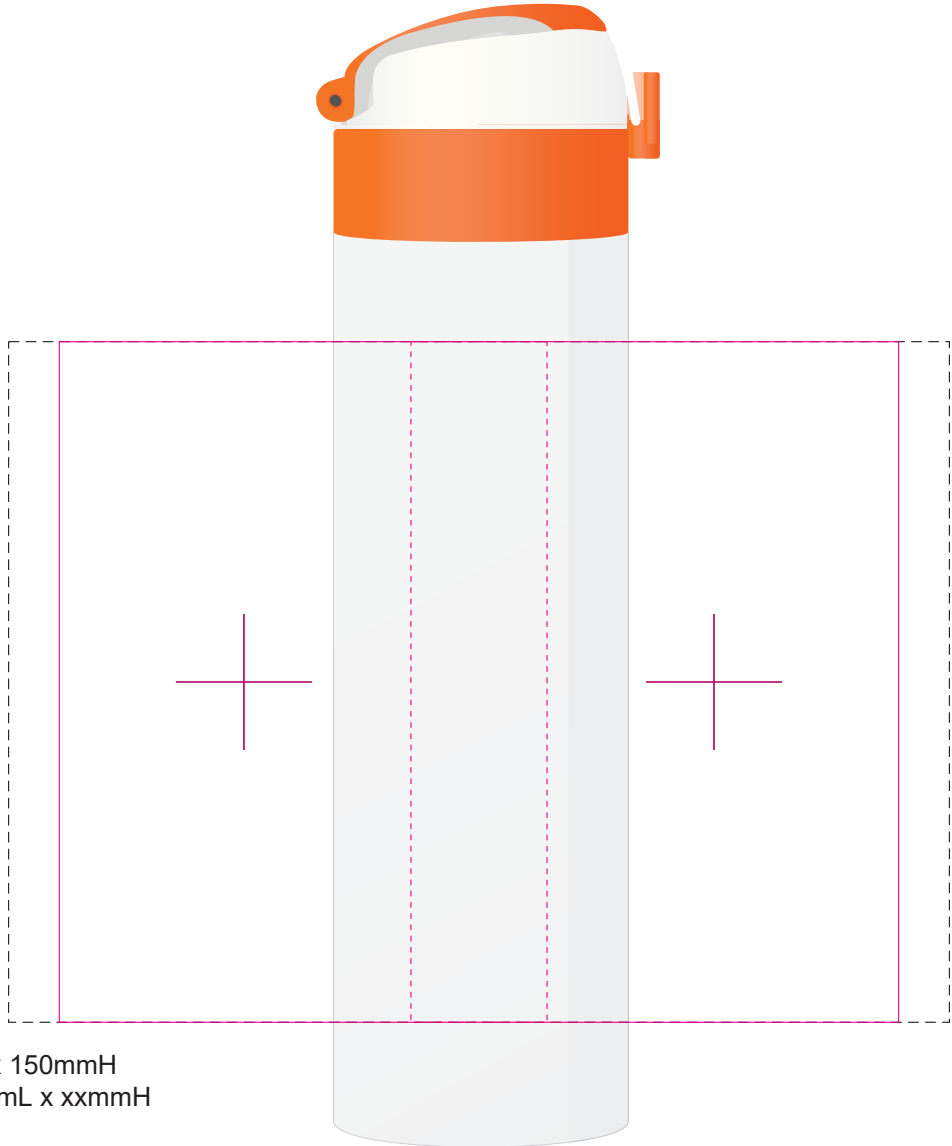

LL8740 - Rio Drink Bottle - Orange, Red, Light Green, Light Blue, Dark Blue

Roll Print  PMS XXXc

Below showing at approx 60% of size

Direct Digital 

Rotary Digital 

Roll
Print Area: 185mmL x 150mmH
Actual print size: xxmmL x xxmmH

Digital
Print Area: 30mmL x 150mmH
Actual print size: xxmmL x xxmmH

Digital Rotary - Joined Wrap
Print Area: 207.35mmL x 150mmH
Actual print size: xxmmL x xxmmH

Finished print area - Spot 
Finished print area - Digital 
Finished print area - Digital Rotary 
Approx opposite positions 

Roll Print PMS XXXc

Direct Digital C M Y K

Rotary Digital C M Y K

Roll
Print Area: 185mmL x 150mmH
Actual print size: xxmmL x xxmmH

Digital
Print Area: 30mmL x 150mmH
Actual print size: xxmmL x xxmmH

Digital Rotary - Joined Wrap
Print Area: 207.35mmL x 150mmH
Actual print size: xxmmL x xxmmH