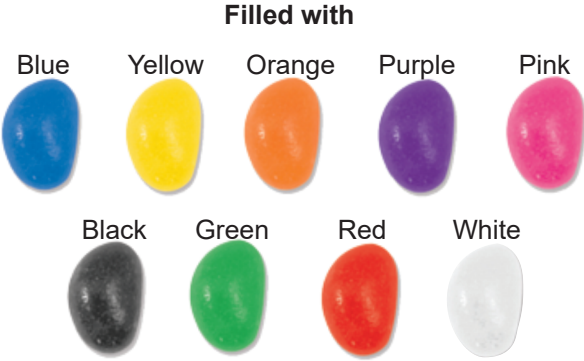

Logo Here

Job # XXXXXX  
Cust # XXXX-XC

**LL8625 - Corporate Colour Jelly Beans in Java Mug: Jelly Bean Colours:**

Laser Engrave 

Mug is not suitable for use in dishwashers

**Jelly Beans 280g**  
**Ingredients:** Sugar 58%, Glucose Syrup 28% (sources include Corn), Water, Starch (sources include Corn), Citric Acid, Pectin, Carnauba Wax, Artificial Flavours, Artificial Colours (102,110, 123, 129, 133, 171).  
 Best Before: Made In China

**NUTRITIONAL INFORMATION**  
 Servings per package: 28    Serving Size: 10g

	Per Serving	Per 100g
Energy	139kJ	1393kJ
Protein	Less than 1g	Less than 1g
Fat - Total	Less than 1g	Less than 1g
- Saturated	Less than 1g	Less than 1g
Carbohydrate	6g	78.5g
- Sugars	6g	60.0g
Sodium	Less than 1g	Less than 1g

Statutory Ingredients label is adhered to base of mug.

**Min Thickness required is 0.07mm**  
**Print area: 30mmL x 30mmH**  
**Actual print size:**

Finished print area 