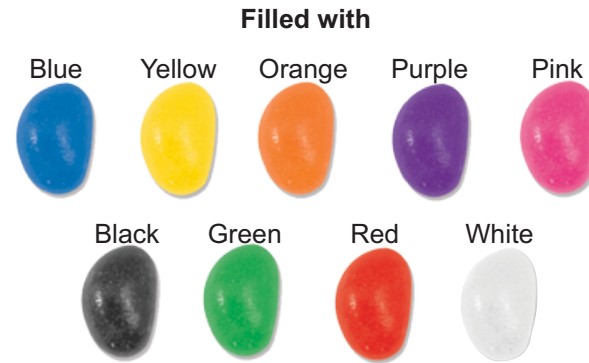

LL8625 - Corporate Colour Jelly Beans in Java Mug: Jelly Bean Colours:

Laser etch

Mug is not suitable for use in dishwashers

Jelly Beans 280 grams

Ingredients: Sugar, Glucose Syrup, Modified Starch, Citric Acid, Artificial Flavours & Artificial Colours (102,110,127,129,133 & 171), Carnauba Wax & Pectin.

Made in China

Produced for:
Phone:
www.

NUTRITIONAL INFO
Serving size: 28g - Serving Size: 10g

280g	Average Qty per 10g	Average Qty per 100g
Energy	156kJ	155kJ
Protein	Less than 1g	Less than 1g
Fat, Total	Less than 1g	Less than 1g
Carbohydrate	Less than 1g	Less than 1g
Sugars	0g	0g
Sodium	Less than 1mg	Less than 1mg

Statutory Ingredients label is adhered to base of mug.
Please check your details.

Print area: 30mmL x 30mmH
Actual print size:

Finished print area