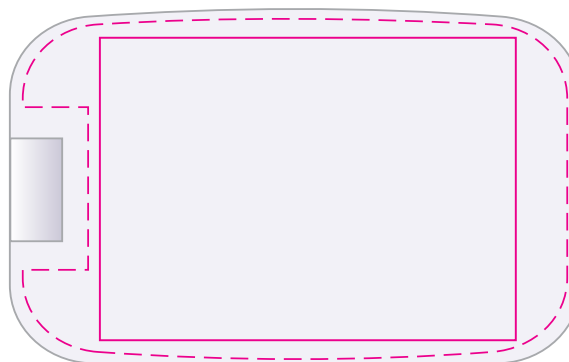

Logo Here

Job # XXXXXX  
Cust # XXXX-XC

**LL857 - Stitch-In-Time Sewing Kit - White**

Pad Print

Digital

**Pad**

Print Area: 55mmL x 40mmH  
Actual print size: xxmmL x xxmmH

**Digital**

Print Area: 72mmL x 45mmH  
Actual print size: xxmmL x xxmmH

Finished print area - *Pad Print* ————  
Finished print area - *Digital Print* - - - - -