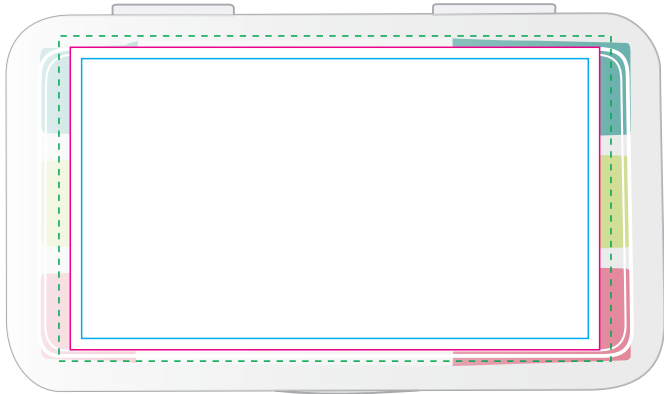

**LL8563 - Queen Wax Highlighters - Clear**

Pad Print  PMS XXXc

OPENS THIS SIDE.

Print Area: 60mmL x 30mmH  
Actual print size: xxmmL x xxmmH

Finished print area 

CMYK Label 

OPENS THIS SIDE.

Print Area: 70mmL x 40mmH  
Actual print size: xxmmL x xxmmH

Max print area for copy & text   
Finished print area   
Bleed line 