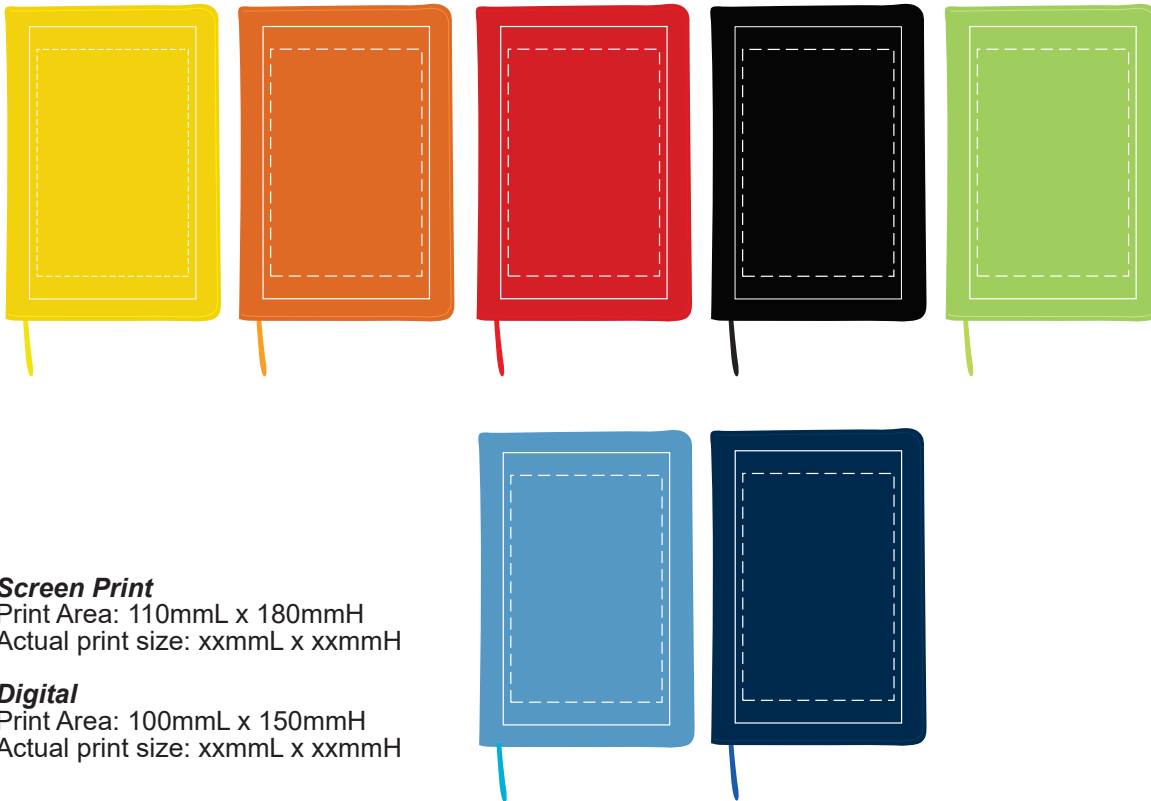

CMYK Direct Digital 

Showing at approx 50% of size

**Screen Print**  
Print Area: 110mmL x 180mmH  
Actual print size: xxmmL x xxmmH

**Digital**  
Print Area: 100mmL x 150mmH  
Actual print size: xxmmL x xxmmH

Finished print area - Screen Print   
Finished print area - Digital 

Logo Here

Job # XXXXXX  
Cust # XXXX-XC

**LL8539 - Genesis A5 Notebook - Yellow, Orange, Red, Light Green, Light Blue, Dark Blue, Black**

Screen Print  PMS XXXc

CMYK Direct Digital 

CMYK Direct Digital 

Showing at approx 20% of size

Showing at approx 50% of size

**Screen Print**  
Print Area: 110mmL x 180mmH  
Actual print size: xxmmL x xxmmH

**Digital**  
Print Area: 100mmL x 150mmH  
Actual print size: xxmmL x xxmmH

**1/3rd of Cover - Sleeve**  
Print Area: 45mmL x 434mmH  
Actual print size: xxmmL x xxmmH

Finished print area - Screen Print   
Finished print area - Digital 