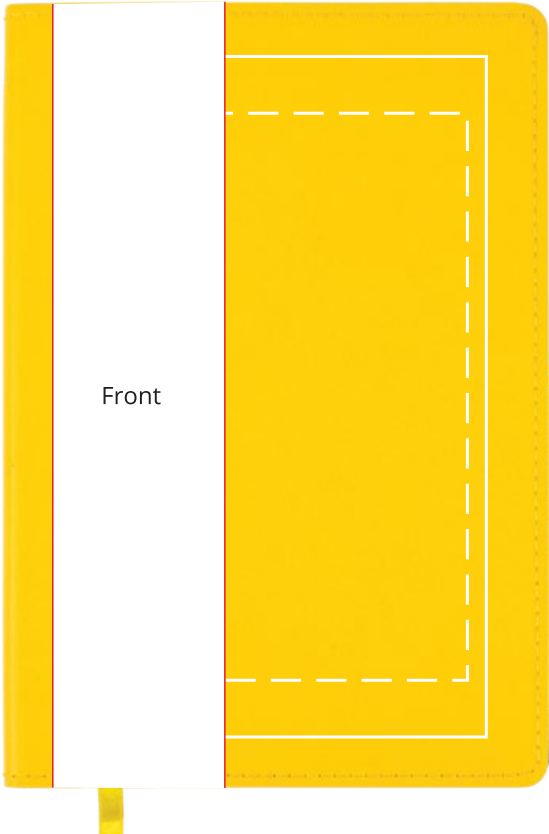

**Below is 50% of actual size**

**Below is 25% of actual size**

**DECORATION SIZE**

**SCREEN PRINT**  
Print Area: 110mmL x 180mmH  
Actual print size: xxmmL x xxmmH

**DIGITAL PRINT**  
Print Area: 100mmL x 150mmH  
Actual print size: xxmmL x xxmmH

Finished print area - Screen Print   
Finished print area - Digital Print 

**1/3rd of Cover - Sleeve**  
Print Area: 45mmL x 434mmH  
Actual print size: xxmmL x xxmmH

Max print area for copy & text   
Finished print area   
Folds 

SCREEN PRINT PMS XXXC

DIGITAL PRINT

Below is the actual size

Below is 50% of actual size

**DECORATION SIZE**

SCREEN PRINT  
Print Area: 110mmL x 180mmH  
Actual print size: xxmmL x xxmmH

DIGITAL PRINT  
Print Area: 100mmL x 150mmH  
Actual print size: xxmmL x xxmmH