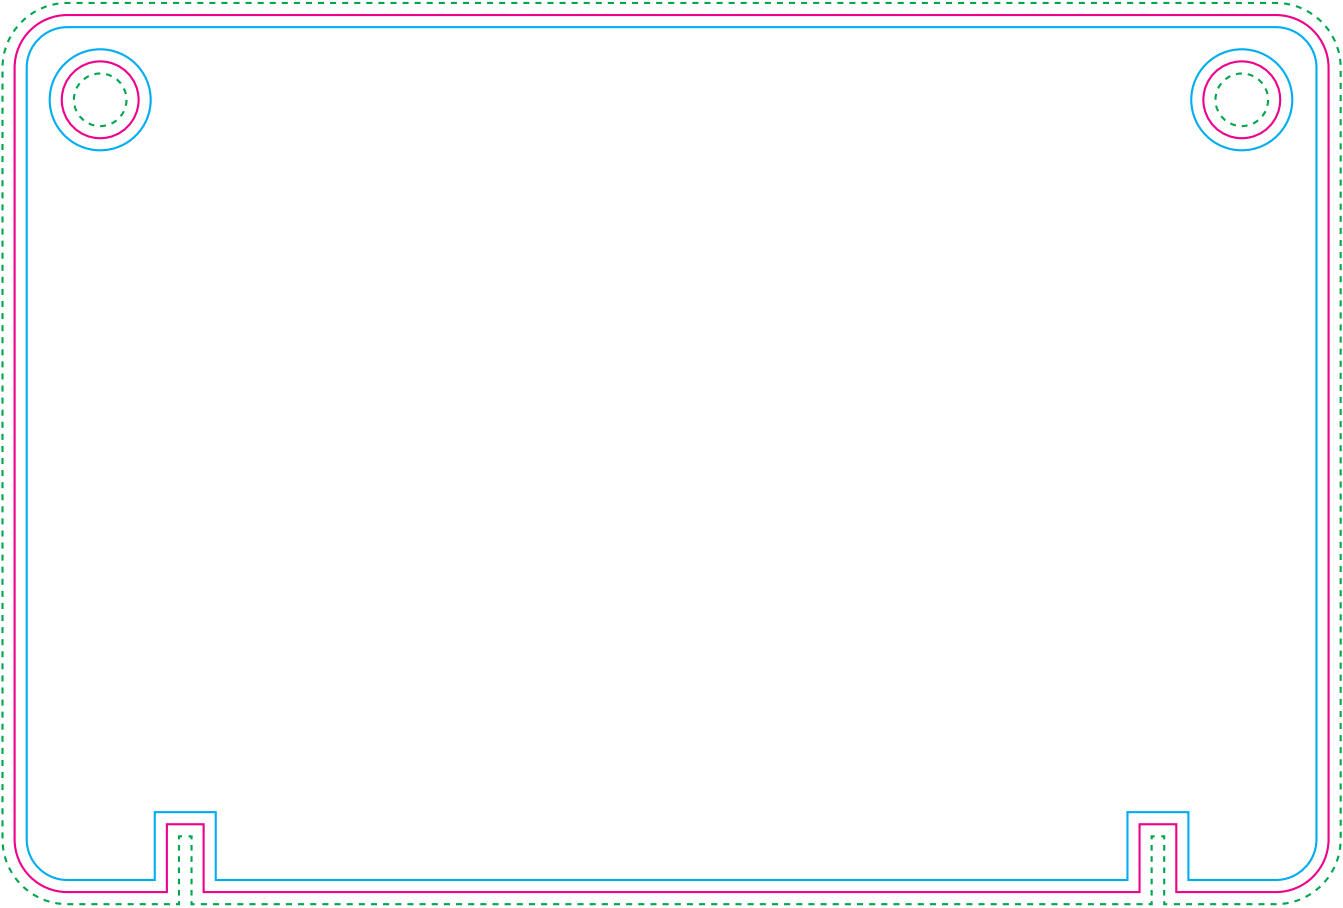

Customer
Logo

LL8510 NoteMaster Mini

ARTWORK APPROVAL **1**

JOB # XXXXXX

CUST # XXXX-XC

QUANTITY: XXXX

QTY x Colour

DIGITAL PRINT 

Below is 80% of the actual print size

DECORATION SIZE

DIGITAL PRINT
Print Area: 217.25mmL x 145mmH
Actual print size: xxmmL x xxmmH

Max print area for copy & text 
Finished print area 
Bleed - 2mm 

Below is the actual print size

DECORATION SIZE

DIGITAL PRINT
Print Area: 217.25mmL x 145mmH
Actual print size: xxmmL x xxmmH

Max print area for copy & text	
Finished print area	
Bleed - 2mm	