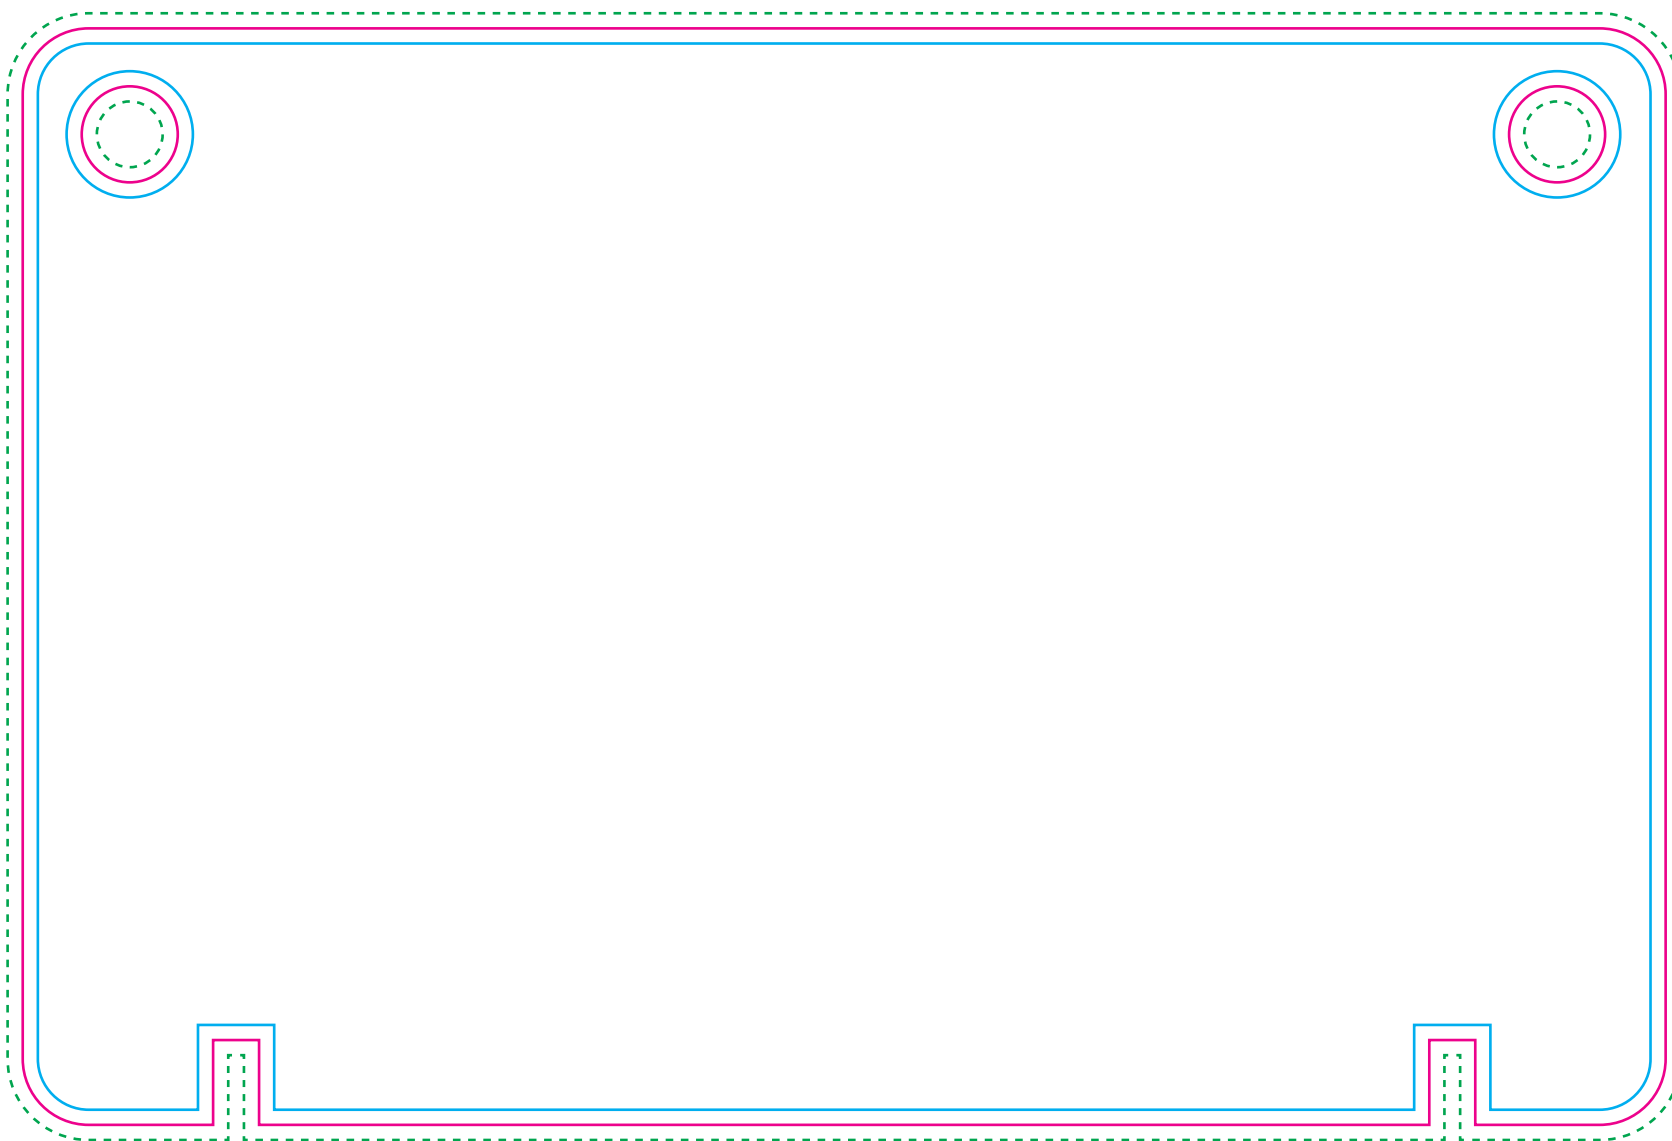

Customer
Logo

LL8510 NoteMaster Mini

ARTWORK APPROVAL **1**

JOB # XXXXXX

CUST # XXXX-XC

QUANTITY: XXXX

QTY x Colour

DIGITAL PRINT 

Below is 80% of the actual print size

DECORATION SIZE

DIGITAL PRINT
Print Area: 217.25mmL x 145mmH
Actual print size: xxmmL x xxmmH

Max print area for copy & text 
Finished print area 
Bleed - 2mm 

Below is the actual print size

DECORATION SIZE

DIGITAL PRINT
Print Area: 217.25mmL x 145mmH
Actual print size: xxmmL x xxmmH

Max print area for copy & text	
Finished print area	
Bleed - 2mm	