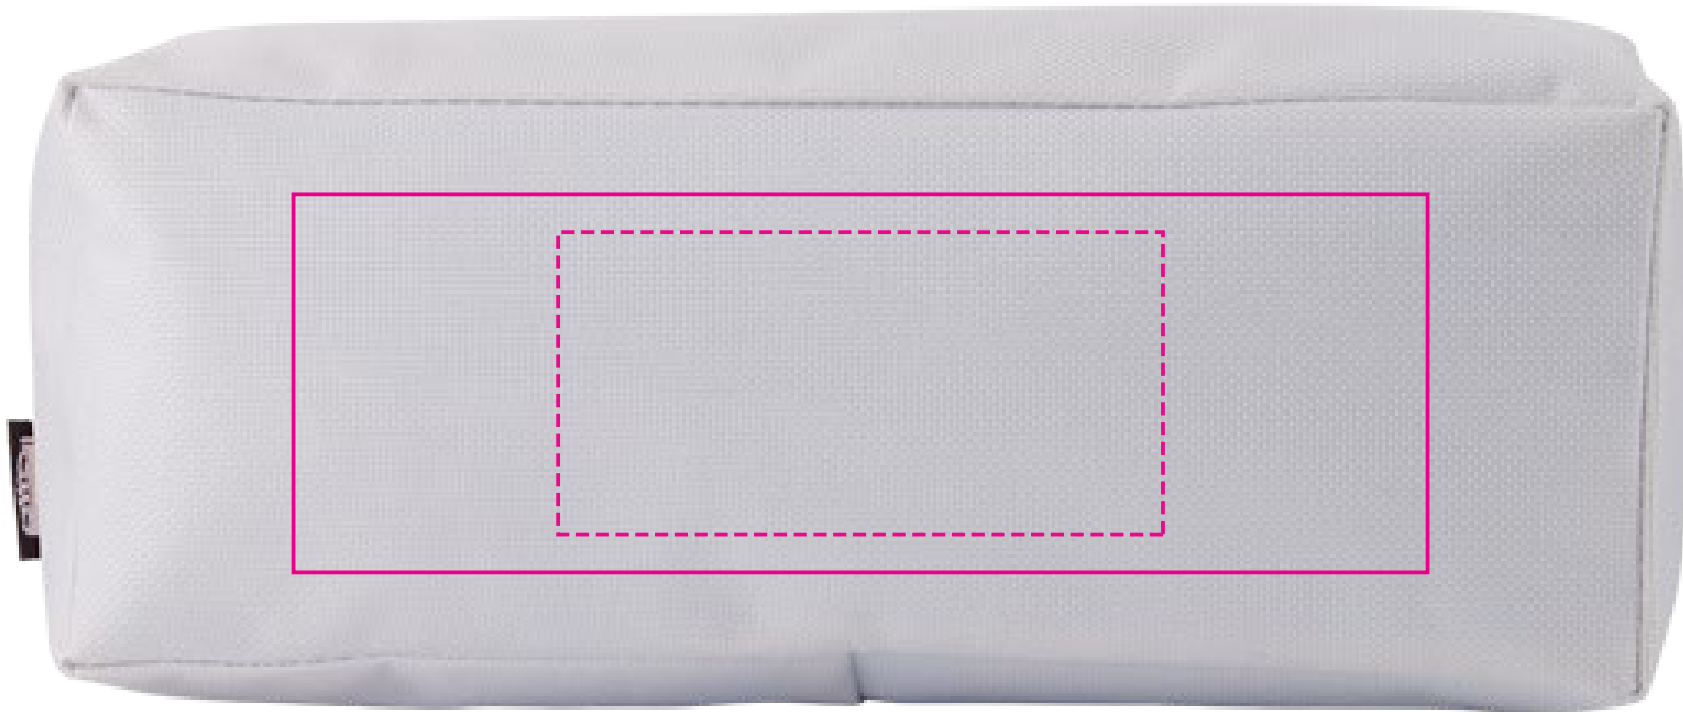

DIGITAL TRANSFER 

PAD PRINT PMS XXXC

DIGITAL PRINT 

Below is 50% of the actual size

SCREEN PRINT 

DIGITAL TRANSFER 

Below is the actual size (Below Zipper)

DECORATION SIZE

SCREEN PRINT/DIGITAL TRANSFER - BELOW ZIPPER

Print Area: 120mmL x 20mmH

Actual print size:

Finished print area - Screen/Transfer 

SCREEN PRINT 

DIGITAL TRANSFER 

Below is the actual size (Back)

DECORATION SIZE

SCREEN PRINT - BACK

Print Area: 80mmL x 40mmH

Actual print size:

DIGITAL TRANSFER - BACK

Print Area: 150mmL x 50mmH

Actual print size:

Finished print area - Screen Print 
Finished print area - Digital Transfer 

PAD PRINT

PMS
XXXc

Below is the actual size

DECORATION SIZE

PAD PRINT

Print Area: 20mmL x 7mmH

Actual print size:

Finished print area - Pad Print