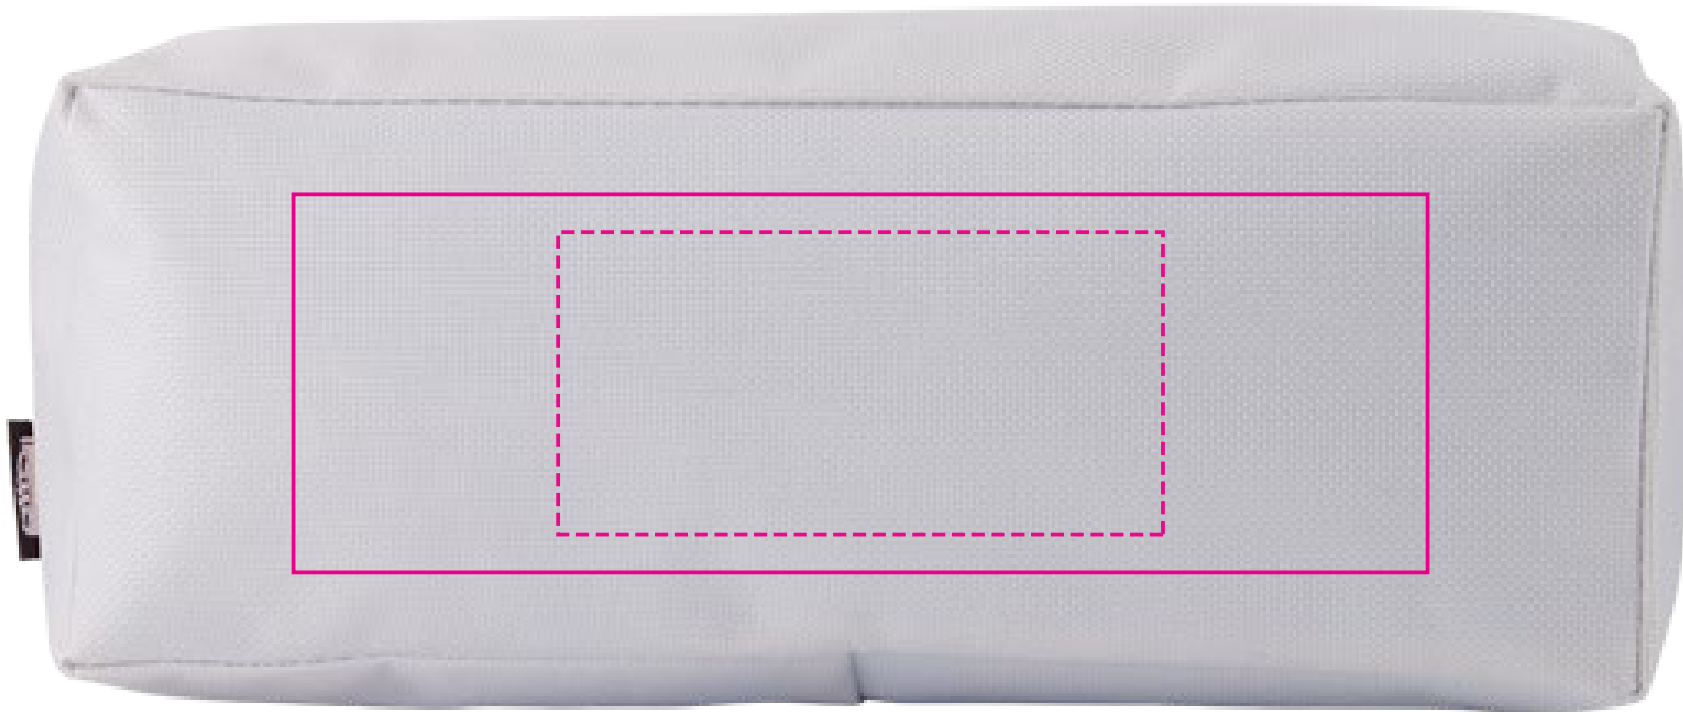

DIGITAL TRANSFER 

PAD PRINT PMS XXXC

DIGITAL PRINT 

LASER ENGRAVE 

Below is 50% of the actual size

SCREEN PRINT 

DIGITAL TRANSFER 

Below is the actual size (Below Zipper)

DECORATION SIZE

SCREEN PRINT/DIGITAL TRANSFER - BELOW ZIPPER

Print Area: 120mmL x 20mmH

Actual print size:

Finished print area - Screen/Transfer 

SCREEN PRINT 

DIGITAL TRANSFER 

Below is the actual size (Back)

DECORATION SIZE

SCREEN PRINT - BACK

Print Area: 80mmL x 40mmH

Actual print size:

DIGITAL TRANSFER - BACK

Print Area: 150mmL x 50mmH

Actual print size:

Finished print area - Screen Print 
Finished print area - Digital Transfer 

PAD PRINT  PMS
XXXc

DIGITAL PRINT  C M
Y K

Below is the actual size

DECORATION SIZE

PAD PRINT/DIGITAL PRINT

Print Area: 35mmL x 25mmH

Actual print size:

Finished print area - Pad/Digital 