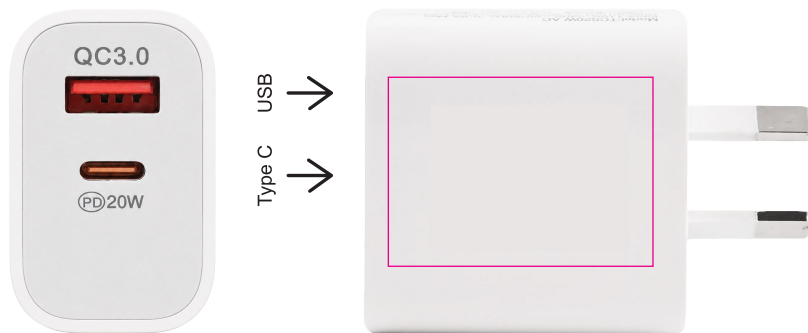

PAD PRINT PMS
XXXc

DIGITAL PRINT C M
Y K

Below is the actual size

DECORATION SIZE

PAD PRINT/DIGITAL PRINT

Print Area: 35mmL x 25mmH

Actual print size:

Finished print area - Pad/Digital