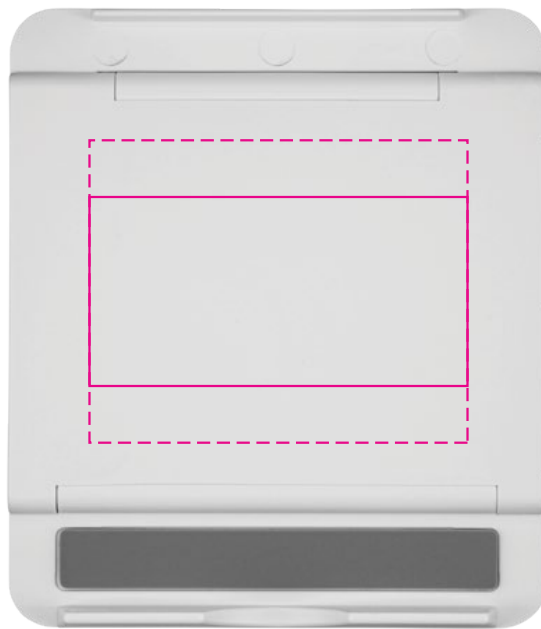

DIGITAL PRINT 

Below is the actual size

DECORATION SIZE

PAD PRINT

Print Area: 40mmL x 25mmH

Actual print size:

DIGITAL PRINT

Print Area: 50mmL x 35mmH

Actual print size:

Finished print area - Pad Print 
Finished print area - Digital Print 

PAD PRINT  PMS
XXXc

DIGITAL PRINT 

LASER ENGRAVE 

Below is the actual size

DECORATION SIZE

PAD PRINT

Print Area: 50mmL x 25mmH
Actual print size:

DIGITAL PRINT/LASER ENGRAVE

Print Area: 50mmL x 40mmH
Actual print size:

Finished print area - Pad Print 
Finished print area - Digital Print/Laser 