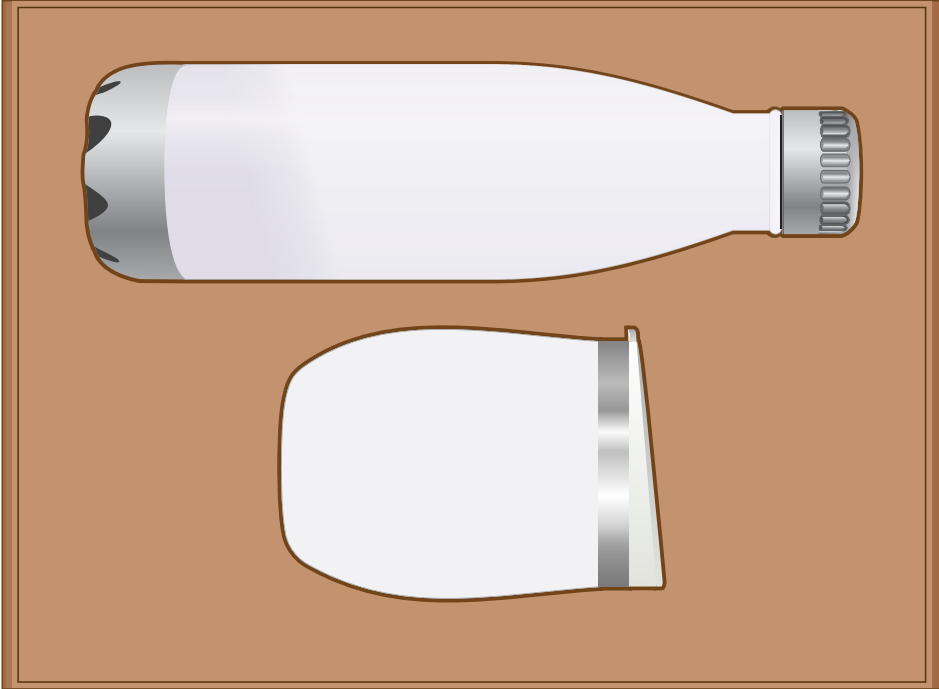

Logo Here

Job # XXXXXX
Cust # XXXX-XC

LL8451 - Pura Cardboard Gift Set - Gift box Extra Large Natural, Cascade Cup: & Soda Stainless 700mmL Single walled:

Screen Print PMS XXXc

Pad Print PMS XXXc

Laser Engraved - White Oxidisation

Direct Digital 

Rotary Digital 

Standard Digital print withdrawn on Silver

BELOW IS 50% OF SIZE

Gift Box Lid

Gift box

Print Area: 180mmL x 130mmH

Actual print size: xxmmL x xxmmH

Pad Print  PMS XXXc

Laser Engrave

Direct Digital 

Rotary Digital 

Digital print withdrawn on Silver

Pad

Print Area: 40mmL x 40mmH
Actual print size: xxmmL x xxmmH

Digital - Min Thickness required is 0.3mm