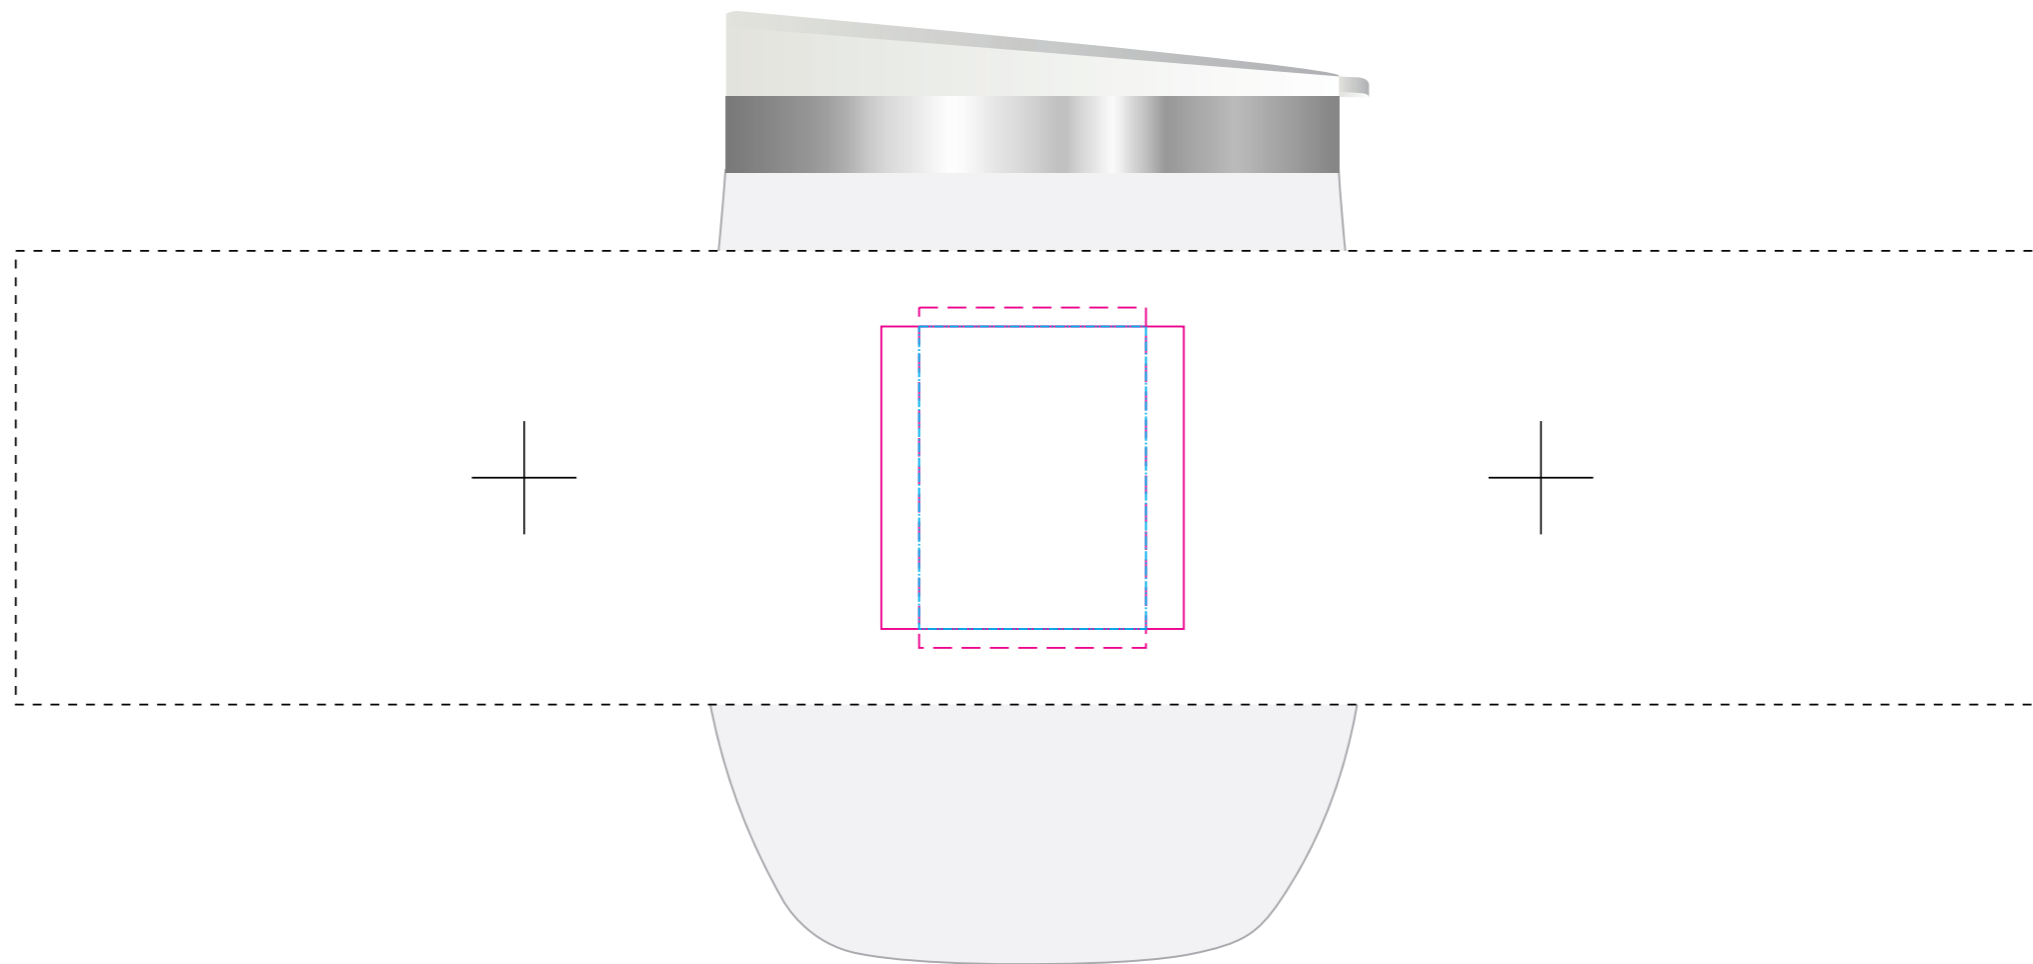

Direct Digital 

Rotary Digital 

Standard Digital print withdrawn on Silver

BELOW IS 50% OF SIZE

Gift Box Lid

Gift box

Print Area: 180mmL x 130mmH

Actual print size: xxmmL x xxmmH

Pad Print  PMS XXXc

Laser Engrave

Direct Digital 

Rotary Digital 

Digital print withdrawn on Silver

Pad

Print Area: 40mmL x 40mmH
Actual print size: xxmmL x xxmmH

Digital - Min Thickness required is 0.3mm