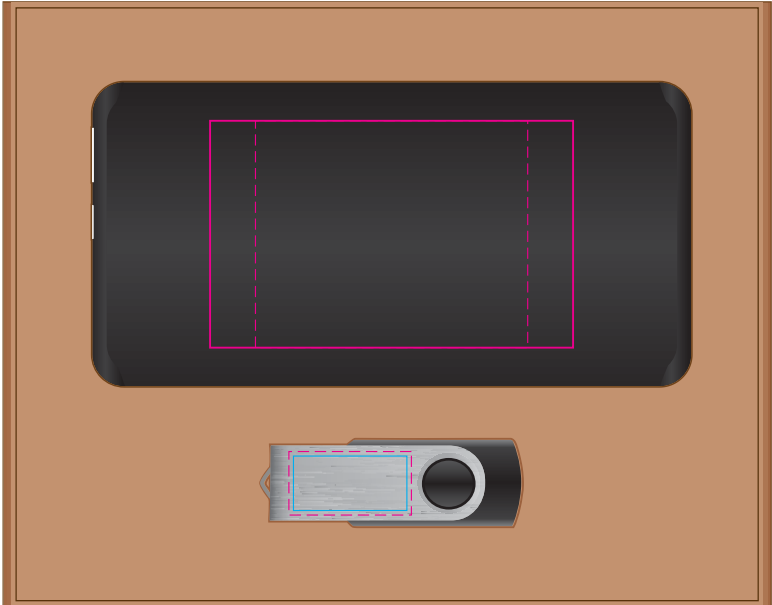

Logo Here

Job # XXXXXX
Cust # XXXX-XC

LL8446 - Jewel Cardboard Gift Set - Gift Box Large Natural, Matrix Power Bank, Swivel USB Flash Drive

- Pad Print  PMS XXXc
- CMYK Direct Digital 
- Laser Engrave 

BELOW IS 60% OF SIZE

Gift Box Lid

Pad Print PMS XXXc

Gift box

Print Area: 60mmL x 60mmH
Actual print size: xxmmL x xxmmH

Finished print area

Pad Print PMS XXXc

CMYK Direct Digital

Laser Engrave

Pad - Powerbank

Print Area: 60mmL x 50mmH
Actual print size: xxmmL x xxmmH

Laser/Digital - Powerbank

Print Area: 80mmL x 50mmH
Actual print size: xxmmL x xxmmH

Finished print area - Laser/Digital Print

Finished print area - Pad Print

CMYK Direct Digital

Laser Engrave

Laser - Flash Drive

Print Area: 27mmL x 14mmH
Actual print size: xxmmL x xxmmH

Digital - Flash Drive

Print Area: 27mmL x 14mmH
Actual print size: xxmmL x xxmmH

Finished print area - Digital/Laser