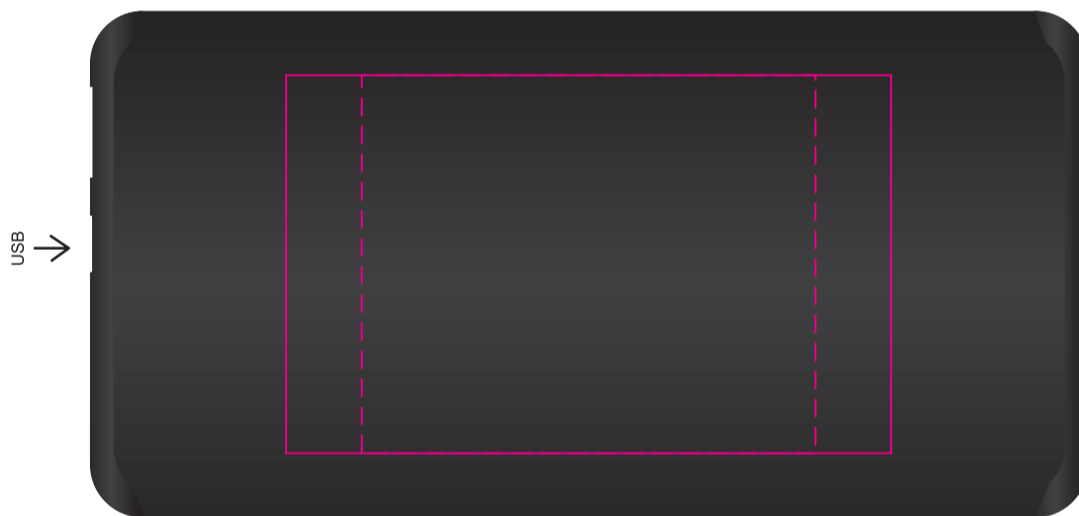

Gift Box Lid

Pad Print PMS XXXc

Gift box

Print Area: 60mmL x 60mmH
Actual print size: xxmmL x xxmmH

Finished print area

Pad Print PMS XXXc

CMYK Direct Digital

Laser Engrave

Pad - Powerbank

Print Area: 60mmL x 50mmH
Actual print size: xxmmL x xxmmH

Laser/Digital - Powerbank

Print Area: 80mmL x 50mmH
Actual print size: xxmmL x xxmmH

Finished print area - Laser/Digital Print

Finished print area - Pad Print

CMYK Direct Digital

Laser Engrave

Laser - Flash Drive

Print Area: 27mmL x 14mmH
Actual print size: xxmmL x xxmmH

Digital - Flash Drive

Print Area: 27mmL x 14mmH
Actual print size: xxmmL x xxmmH

Finished print area - Digital/Laser