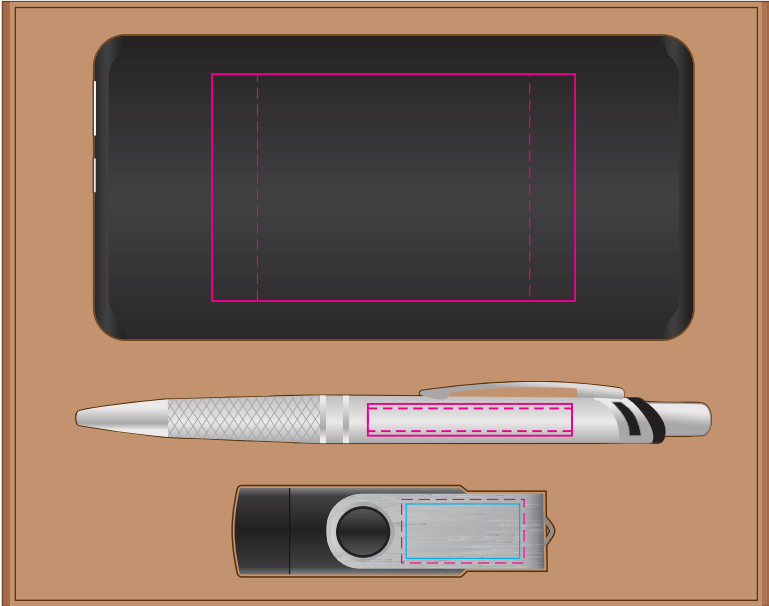

Logo Here

Job # XXXXXX
Cust # XXXX-XC

LL8445 - Harbor Cardboard Gift Set - Gift Box Large Natural, Matrix Power Bank, Hamilton Pen, Swivel USB Flash Drive Dual 8GB

Pad Print  PMS XXXc

CMYK Direct Digital 

Laser Engrave 

Standard Inclusion
3 in 1 Cable

- TYPE C
- Micro USB
- 8 PIN

Gift Box Lid

BELOW IS 60% OF SIZE

Pad Print  PMS
XXXc

Gift box
Print Area: 60mmL x 60mmH
Actual print size: xxmmL x xxmmH

Finished print area 

Pad Print  PMS XXXc
 CMYK Direct Digital 
 Laser Engrave 

Pad - Powerbank

Print Area: 60mmL x 50mmH
Actual print size: xxmmL x xxmmH

Laser/Digital - Powerbank

Print Area: 80mmL x 50mmH
Actual print size: xxmmL x xxmmH

Finished print area - Laser/Digital Print 
 Finished print area - Pad Print 

Pad Print  PMS XXXc
 CMYK Direct Digital 
 Laser Engrave 

Pad - Pen

Print Area: 45mmL x 7mmH
Actual print size: xxmmL x xxmmH

Digital/Laser - Min Thickness required is 0.7mm