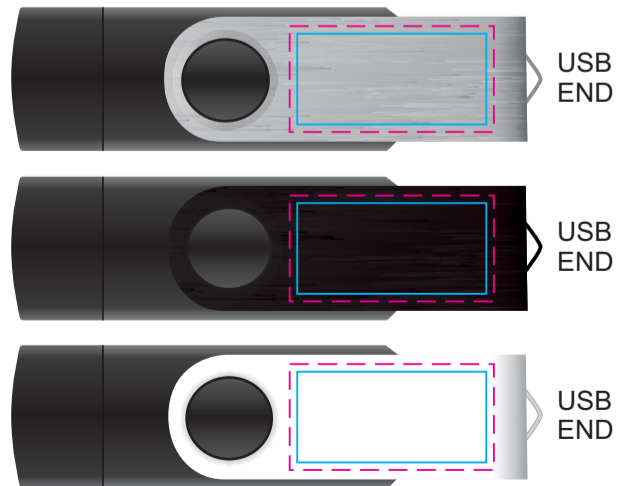

Digital/Laser - Min Thickness required is 0.7mm

Print Area: 45mmL x 5mmH
Actual print size: xxmmL x xxmmH

Finished print area - Pad Print
Finished print area - Digital/Laser Print

CMYK Direct Digital
Laser Engrave