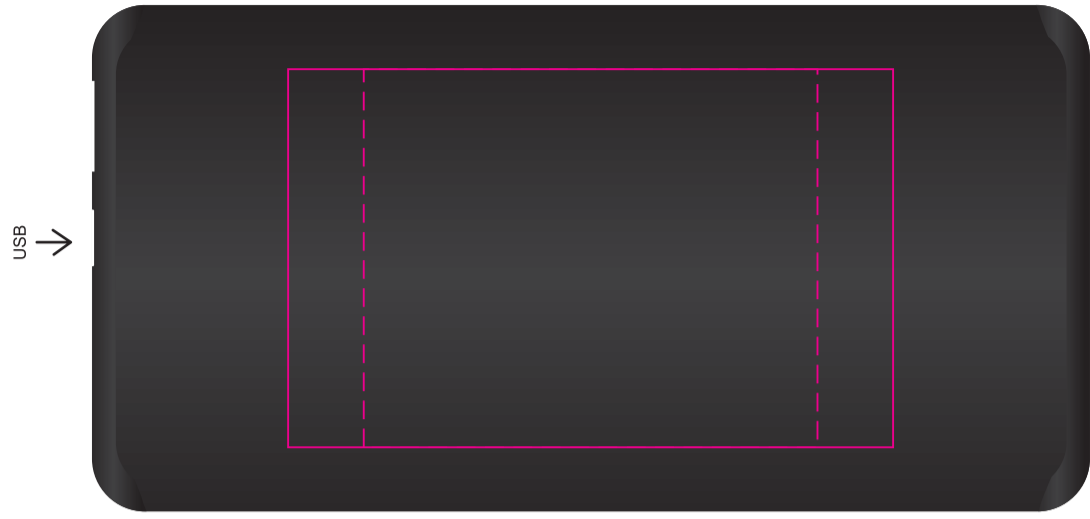

Laser Engrave 

Standard Inclusion
3 in 1 Cable

- TYPE C
- Micro USB
- 8 PIN

Gift Box Lid

BELOW IS 60% OF SIZE

Pad Print  PMS
XXXc

Gift box
Print Area: 60mmL x 60mmH
Actual print size: xxmmL x xxmmH

Finished print area 

Pad Print  PMS XXXc
 CMYK Direct Digital 
 Laser Engrave 

Pad - Powerbank

Print Area: 60mmL x 50mmH
Actual print size: xxmmL x xxmmH

Laser/Digital - Powerbank

Print Area: 80mmL x 50mmH
Actual print size: xxmmL x xxmmH

Finished print area - Laser/Digital Print 
 Finished print area - Pad Print 

Pad Print  PMS XXXc
 CMYK Direct Digital 
 Laser Engrave 

Pad - Pen

Print Area: 45mmL x 7mmH
Actual print size: xxmmL x xxmmH

Digital/Laser - Min Thickness required is 0.7mm