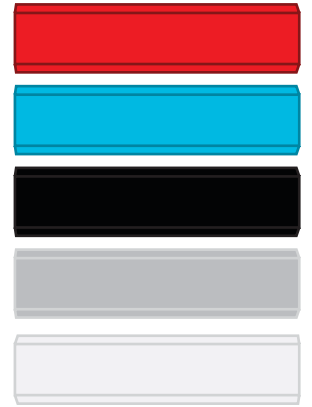

BELOW IS 60% OF SIZE

Gift Box Lid

Pad Print  PMS  
XXXc

**Gift box**  
Print Area: 60mmL x 60mmH  
Actual print size: xxmmL x xxmmH

Finished print area 

Pad Print  PMS XXXc

CMYK Direct Digital 

**Pad/Digital - Pen**

Print Area: 60mmL x 7mmH  
Actual print size: xxmmL x xxmmH

Finished print area 

Pad Print  PMS XXXc

CMYK Direct Digital 

Laser Engrave 

Position of  cannot be guaranteed and will vary between shipments.  
Print will always be on opposite side of symbol.

Top / Bottom / Left / Right Side

Below at 40% of actual size

**Pad/Laser - Powerbank**

Print Area: 60mmL x 13mmH  
Actual print size: xxmmL x xxmmH

**Digital - Powerbank**

Print Area: 80mmL x 13mmH  
Actual print size: xxmmL x xxmmH