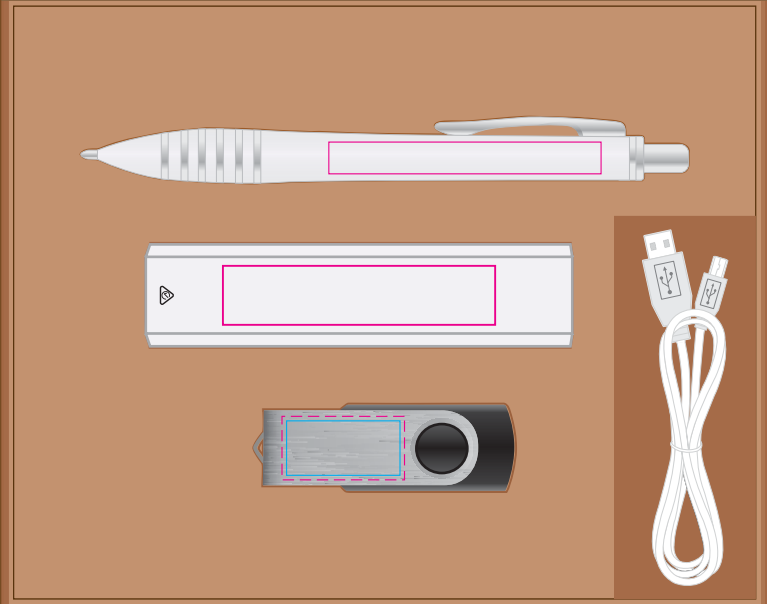

Logo Here

Job # XXXXXX  
Cust # XXXX-XC

**LL8444 - Chic Cardboard Gift Set - Gift Box Large Natural, Titan Pen, Velocity Power Bank, Swivel USB Flash Drive**

Pad Print  PMS XXXc

CMYK Direct Digital 

Laser Engrave 

BELOW IS 60% OF SIZE

Gift Box Lid

Pad Print  PMS  
XXXc

**Gift box**  
Print Area: 60mmL x 60mmH  
Actual print size: xxmmL x xxmmH

Finished print area 

Pad Print  PMS XXXc

CMYK Direct Digital 

**Pad/Digital - Pen**

Print Area: 60mmL x 7mmH  
Actual print size: xxmmL x xxmmH

Finished print area 

Pad Print  PMS XXXc

CMYK Direct Digital 

Laser Engrave 

Position of  cannot be guaranteed and will vary between shipments.  
Print will always be on opposite side of symbol.