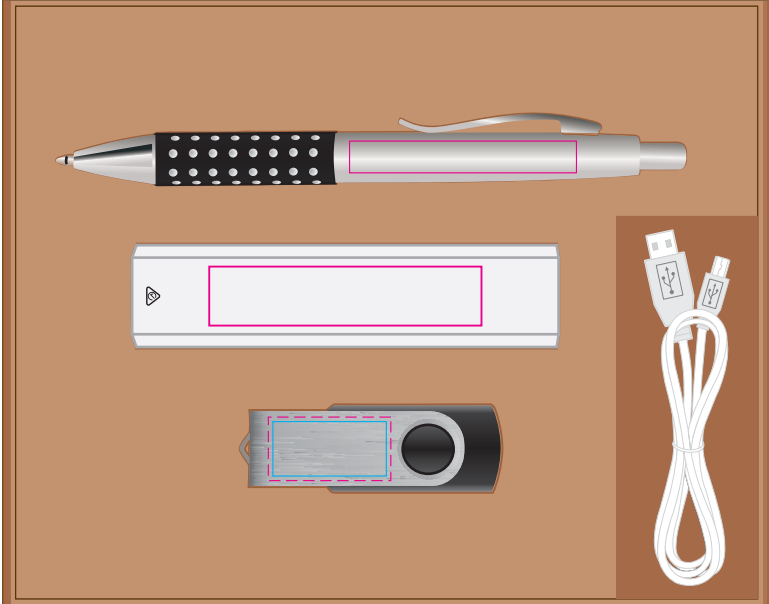

Logo Here

Job # XXXXXX
Cust # XXXX-XC

LL8443 - Carnival Cardboard Gift Set - Gift Box Large Natural, Bling Pen, Velocity Power Bank, Swivel USB Flash Drive

Pad Print  PMS XXXc

CMYK Direct Digital 

Laser Engrave 

BELOW IS 60% OF SIZE

Gift Box Lid

Pad Print  PMS
XXXc

Gift box
Print Area: 60mmL x 60mmH
Actual print size: xxmmL x xxmmH

Finished print area 

Pad Print  PMS XXXc

CMYK Direct Digital 

Pad/Digital - Pen

Print Area: 50mmL x 7mmH
Actual print size: xxmmL x xxmmH

Finished print area 

Pad Print  PMS XXXc

CMYK Direct Digital 

Laser Engrave 

Position of  cannot be guaranteed and will vary between shipments.
Print will always be on opposite side of symbol.

Top / Bottom / Left / Right Side

Below at 40% of actual size

Pad/Laser - Powerbank

Print Area: 60mmL x 13mmH
Actual print size: xxmmL x xxmmH

Digital - Powerbank

Print Area: 80mmL x 13mmH
Actual print size: xxmmL x xxmmH