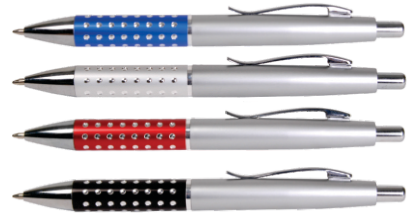

BELOW IS 60% OF SIZE

Gift Box Lid

Pad Print  PMS
XXXc

Gift box
Print Area: 60mmL x 60mmH
Actual print size: xxmmL x xxmmH

Finished print area 

Pad Print  PMS XXXc

CMYK Direct Digital 

Pad/Digital - Pen

Print Area: 50mmL x 7mmH
Actual print size: xxmmL x xxmmH

Finished print area 

Pad Print  PMS XXXc

CMYK Direct Digital 

Laser Engrave 

Position of  cannot be guaranteed and will vary between shipments.
Print will always be on opposite side of symbol.