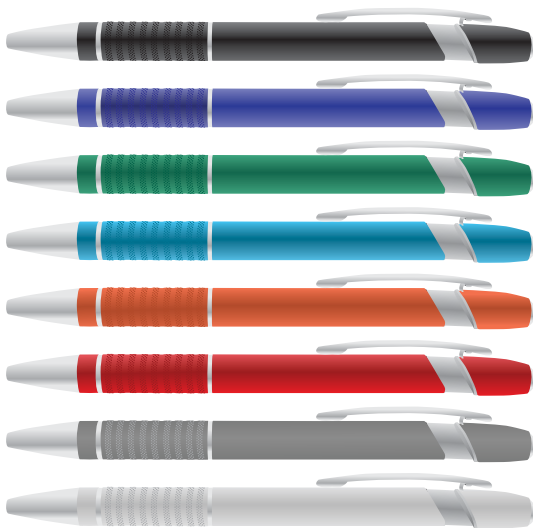

Logo Here

Job # XXXXXX
Cust # XXXX-XC

LL8437 - Alliance Cardboard Gift Set - Natural Giftbox, Pen: *INSERT* and USB: *INSERT*

Pad Print PMS XXXc

Laser Engraved - White Oxidisation

Digital 

Gift Box - Pad
Print Area: 60mmL x 60mmH
Actual print size: xxmmL x xxmmH

Contents of Gift Box shown at 50% of actual size

Laser Engraved - White Oxidisation

Laser - Min Thickness required is 0.7mm

Print Area: 40mmL x 6mmH

Actual print size: xxmmL x xxmmH

Finished print area - Laser