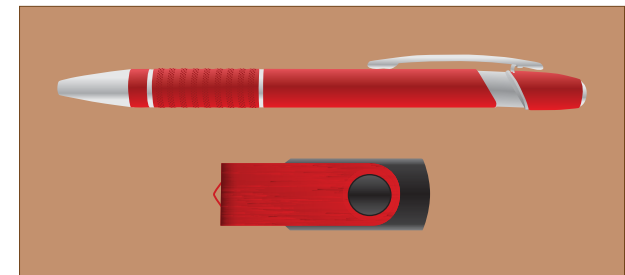

Logo Here

Job # XXXXXX
Cust # XXXX-XC

LL8437 - Alliance Cardboard Gift Set - Natural Giftbox, Pen: *INSERT* and USB: *INSERT*

Pad Print PMS XXXc

Laser Engraved - White Oxidisation

Digital 

Gift Box - Pad
Print Area: 60mmL x 60mmH
Actual print size: xxmmL x xxmmH

Contents of Gift Box shown at 50% of actual size

Laser Engraved - White Oxidisation

Laser - Min Thickness required is 0.7mm

Print Area: 40mmL x 6mmH

Actual print size: xxmmL x xxmmH

Finished print area - Laser