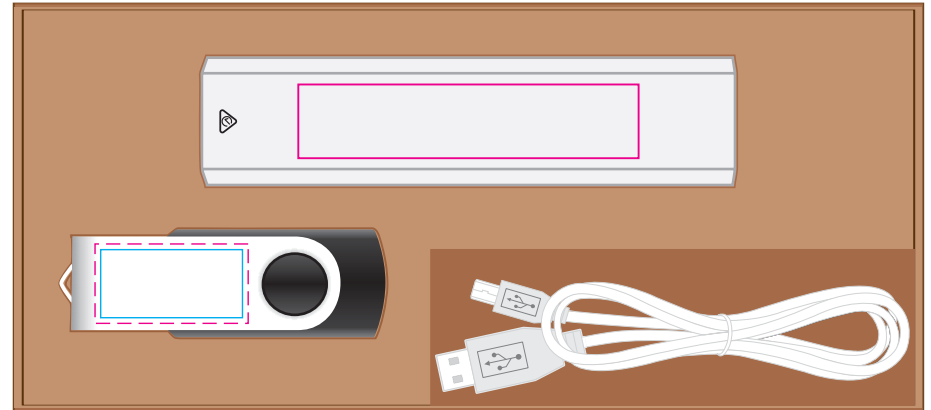

Logo Here

Job # XXXXXX  
Cust # XXXX-XC

**LL8435 - Infinity Cardboard Gift Set - Gift box Small Natural, Velocity Power Bank & Swivel USB Flash Drive**

Pad Print  PMS XXXc

CMYK Direct Digital 

Laser Engrave 

**Standard Inclusion**

**BELOW IS 75% OF SIZE**

Gift Box Lid

Pad Print

PMS  
XXXc

**Pad - Gift Box**

Print Area: 60mmL x 60mmH  
Actual print size: xxmmL x xxmmH

Pad Print

PMS  
XXXc

CMYK Direct Digital

Laser Engrave

Position of cannot be guaranteed and will vary between shipments.  
Print will always be on opposite side of symbol.

Top / Bottom / Left / Right Side

Below at 40% of actual size