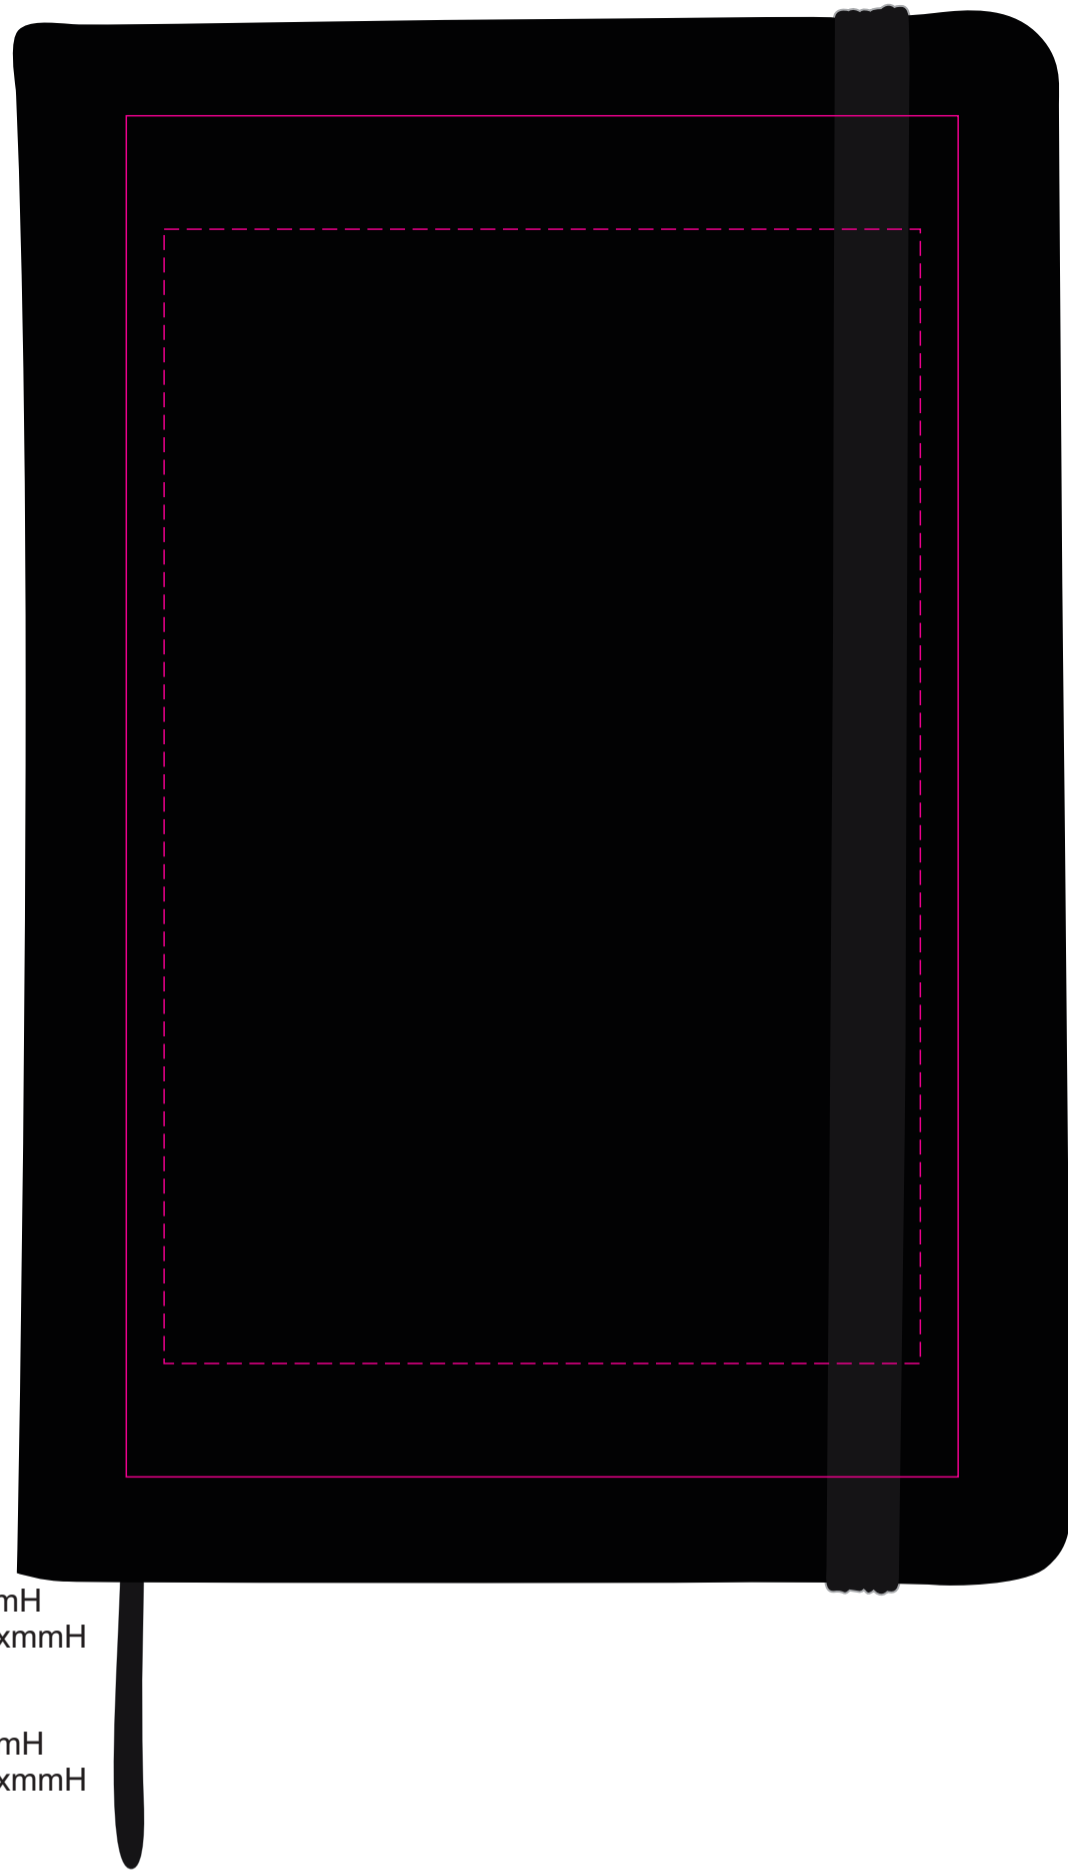

Pad Print Black

Pad Print Metallic Gold

Pad Print Metallic Silver

BELOW IS 40% OF SIZE

Gift Box Lid

Screen Print  PMS XXXc
 CMYK Direct Digital 

Showing at approx 20% of size

Screen Print
 Print Area: 110mmL x 180mmH
 Actual print size: xxmmL x xxmmH

Digital
 Print Area: 100mmL x 150mmH
 Actual print size: xxmmL x xxmmH

Finished print area - Screen Print 
 Finished print area - Digital 

CMYK Direct Digital 
 Pad Print  White
 Pad Print  Black
 Pad Print  Metallic Gold
 Pad Print  Metallic Silver

Pad Print - Pen
 Print Area: 50mmL x 7mmH
 Actual print size: xxmmL x xxmmH

Digital - Pen
 Print Area: 50mmL x 6mmH
 Actual print size: xxmmL x xxmmH

Finished print area - Pad Print 
 Finished print area - Laser/Digital 

Front

1/3rd of Cover - Sleeve

Print Area: 45mmL x 439mmH

Actual print size: xxmmL x xxmmH

Max print area for copy & text

Finished print area

Folds

Back