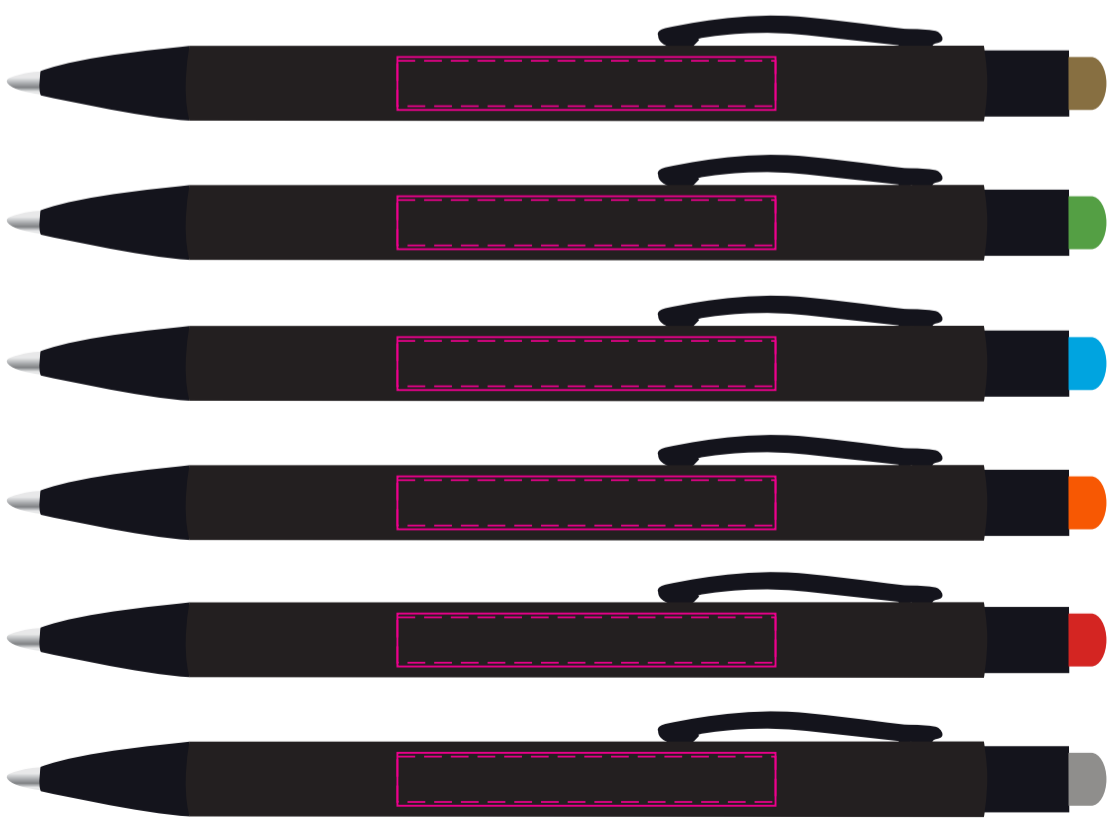

Pad Print Black

Pad Print Metallic Gold

Pad Print Metallic Silver

BELOW IS 40% OF SIZE

Gift Box Lid

Screen Print  PMS XXXc
 CMYK Direct Digital 

Showing at approx 20% of size

Screen Print
 Print Area: 110mmL x 180mmH
 Actual print size: xxmmL x xxmmH

Digital
 Print Area: 100mmL x 150mmH
 Actual print size: xxmmL x xxmmH

Finished print area - Screen Print 
 Finished print area - Digital 

CMYK Direct Digital 
 Pad Print  White
 Pad Print  Black
 Pad Print  Metallic Gold
 Pad Print  Metallic Silver