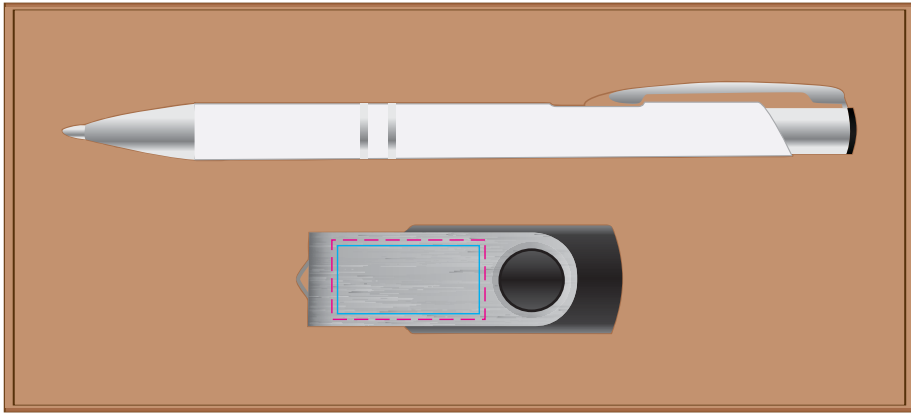

**LL8421 - Bellman Cardboard Gift Set - Gift box Small Natural, Napier Pen: & Swivel USB Flash Drive:**

BELOW IS 75% OF SIZE

Gift Box Lid

Pad Print

PMS  
XXXc

**Gift Box - Pad**

Print Area: 60mmL x 60mmH

Actual print size: xxmmL x xxmmH

Pad Print

PMS  
XXXc

Laser Engrave

*Below is 30% of actual size*

**Pen - Pad**

Print Area: 50mmL x 7mmH

Actual print size: xxmmL x xxmmH

**Pen - Laser - Min Thickness required is 0.7mm**