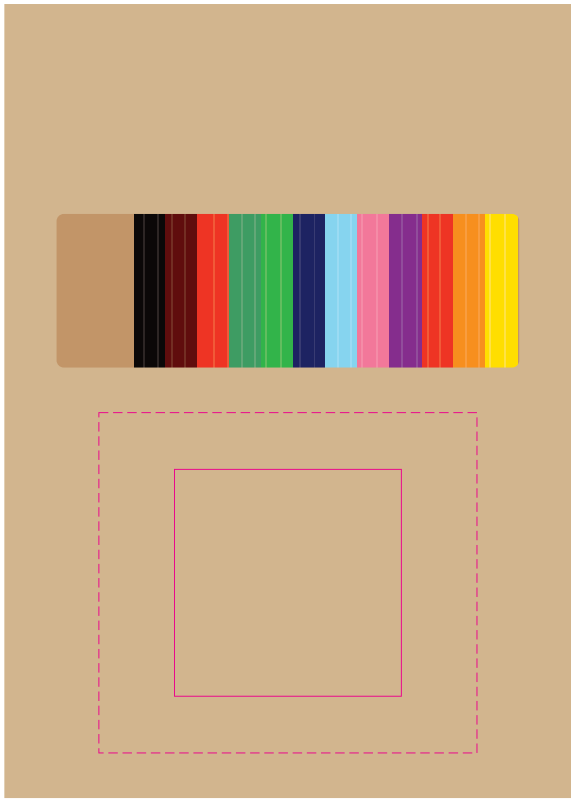

LL8393 - Collage 12 Pencil Drawing Set - Natural

- Pad Print PMS XXXc
- Screen Print PMS XXXc
- CMYK Direct Digital C M Y K
- CMYK Label C M Y K

Below is 50% of actual size

Pad
Print Area: 60mmL x 60mmH
Actual print size: xxmmL x xxmmH

Screen/Digital
Print Area: 100mmL x 90mmH
Actual print size: xxmmL x xxmmH

Finished print area - Pad (solid pink line)
Finished print area - Screen/Digital (dashed pink line)

Label
Print Area: 95mmL x 65mmH
Actual print size: xxmmL x xxmmH

Max print area for copy & text (solid blue line)
Finished print area (solid pink line)
Bleed line (dashed green line)

Pad Print 

Screen Print 

CMYK Direct Digital 

CMYK Label 

Pad
Print Area: 60mmL x 60mmH
Actual print size: xxmmL x xxmmH

Screen/Digital
Print Area: 100mmL x 90mmH
Actual print size: xxmmL x xxmmH

Finished print area - Pad 
Finished print area - Screen/Digital 

Label
Print Area: 95mmL x 65mmH
Actual print size: xxmmL x xxmmH