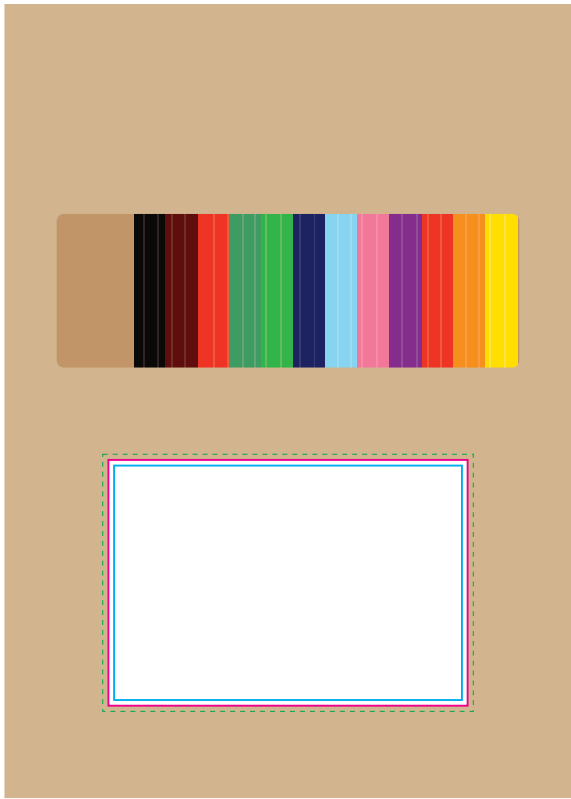

LL8393 - Collage 12 Pencil Drawing Set - Natural

- Pad Print PMS XXXc
- Screen Print PMS XXXc
- CMYK Direct Digital C M Y K
- CMYK Label C M Y K

Below is 50% of actual size

Pad
Print Area: 60mmL x 60mmH
Actual print size: xxmmL x xxmmH

Screen/Digital
Print Area: 100mmL x 90mmH
Actual print size: xxmmL x xxmmH

Finished print area - Pad (solid pink line)
Finished print area - Screen/Digital (dashed pink line)

Label
Print Area: 95mmL x 65mmH
Actual print size: xxmmL x xxmmH

Max print area for copy & text (solid blue line)
Finished print area (solid pink line)
Bleed line (dashed green line)

Pad Print 

Screen Print 

CMYK Direct Digital 

CMYK Label 

Pad
Print Area: 60mmL x 60mmH
Actual print size: xxmmL x xxmmH

Screen/Digital
Print Area: 100mmL x 90mmH
Actual print size: xxmmL x xxmmH

Finished print area - Pad 
Finished print area - Screen/Digital 

Label
Print Area: 95mmL x 65mmH
Actual print size: xxmmL x xxmmH