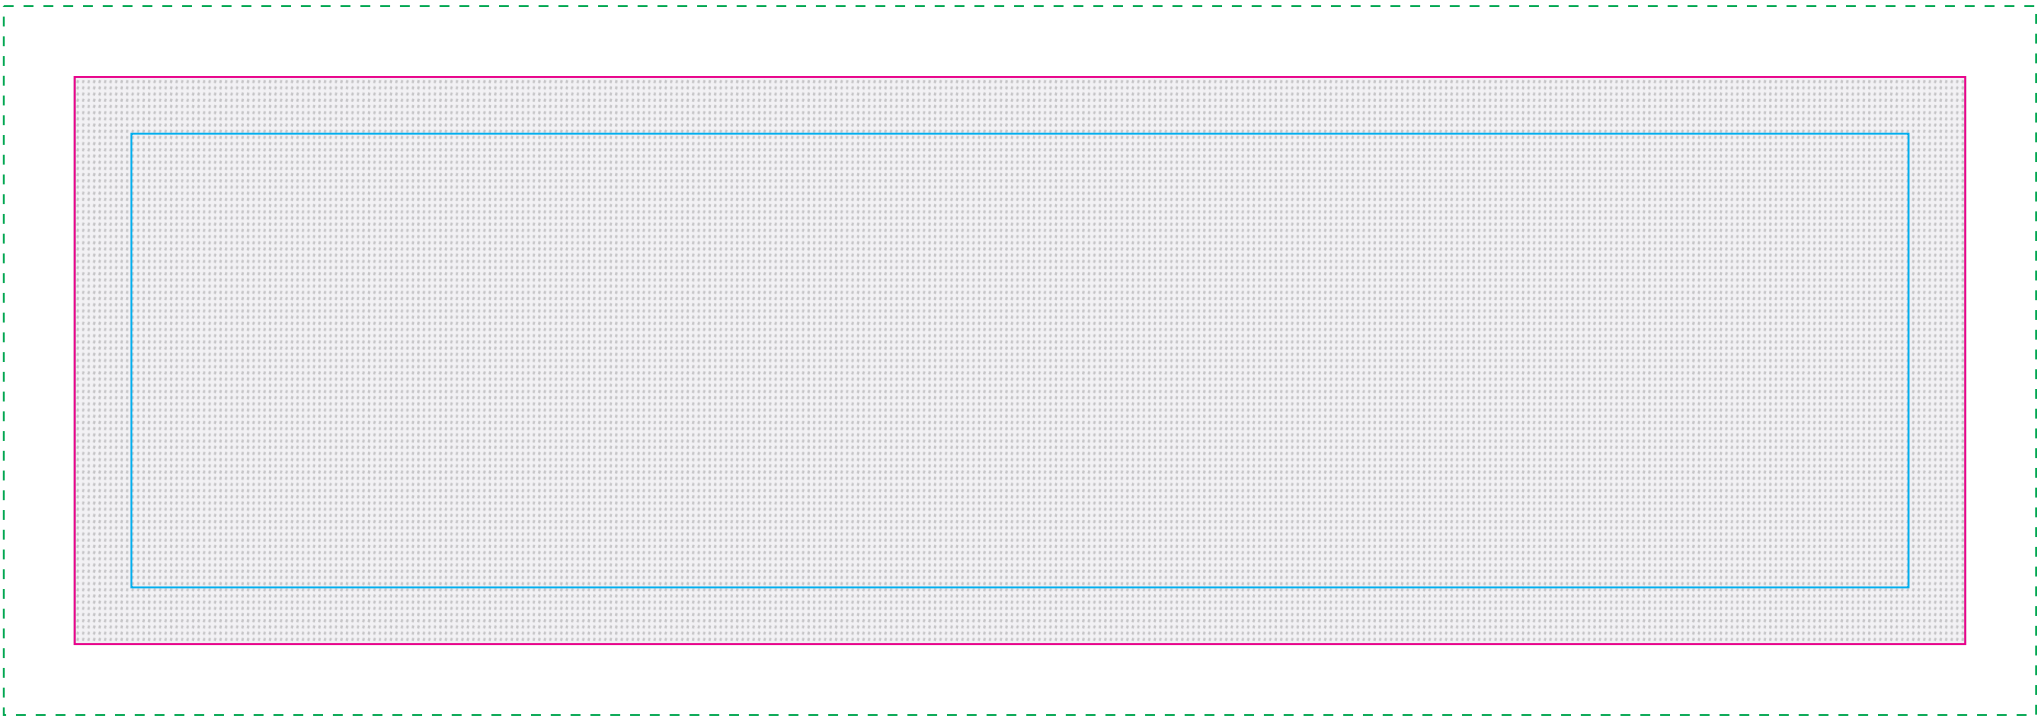

Print Area: 250mmL x 80mmH
Actual print size: xxmmL x xxmmH

Finished print area 

- White 
- Orange 
- Red 
- Green 
- Light Blue 
- Dark Blue 
- Black 

FILM
Print areas at full size.

Screen Print

Print Area: 100mm Square

Actual print size: xxmmL x xxmmH

Print Area: 250mmL x 80mmH

Actual print size: xxmmL x xxmmH

Finished print area

Label - Pouch

Print Area: 90mm Diameter

Actual print size: xxmmL x xxmmH

Not a full reversal

Print Area: 138mmL x 50mmH

Actual print size: xxmmL x xxmmH

showing at 50% of size

LL8370 - Chill Cooling Towel - White

Design showing at 25% of size - Design will be printed in the smooth surface of towel

Print Area: 1000mmL x 300mmH
Actual print size: xxmmL x xxmmH

Max print area for copy & text ————
Finished print area ————
Bleed line - - - -