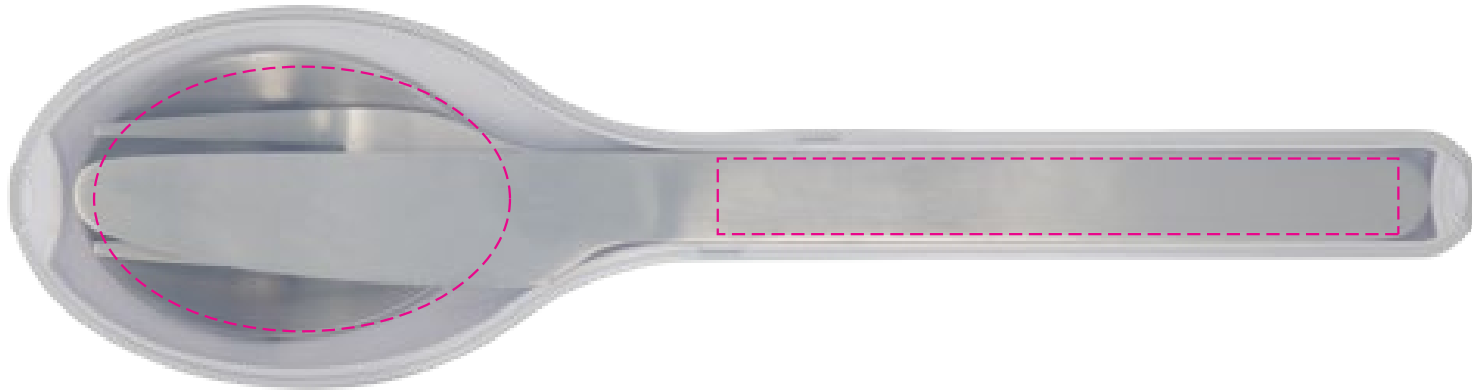

COLOUR FUSION

Print Area: 50mmL x 50mmH
Actual print size:

ROTARY DIGITAL PRINT - JOINED WRAP

Print Area: 271mmL x 65mmH
Actual print size:

- Finished print area - Screen Print — — —
- Finished print area - Colour Fusion - - - -
- Finished print area - Rotary Digital — — —
- Finished print area - Digital/Laser - - - -
- Opposite Positions + +

SCREEN PRINT  PMS
XXXc

DIGITAL TRANSFER 

Below is the actual artwork size

DECORATION SIZE

SCREEN PRINT - FRONT POCKET

Print area: 150mmL x 100mmH
Actual print size:

DIGITAL TRANSFER - FRONT POCKET

Print area: 120mmL x 100mmH
Actual print size:

Finished print area - Screen Print 
Finished print area - Digital Transfer 

Below is the actual size

DECORATION SIZE

DIGITAL PRINT - BOWL

Print Area: 55mmL x 35mmH

Actual print size:

DIGITAL PRINT - HANDLE

Print Area: 90mmL x 10mmH