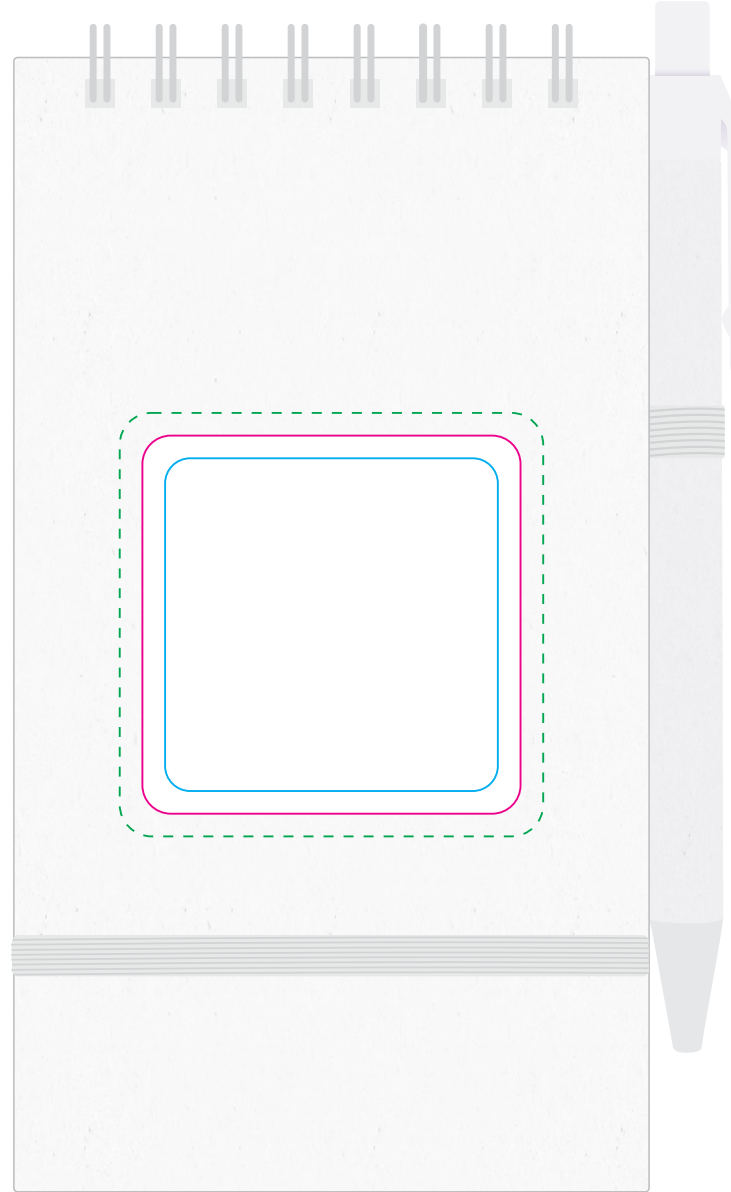

Logo Here

Job # XXXXXX
Cust # XXXX-XC

LL8337 - Milko Notepad with Pen - White

Pad Print  PMS XXXc

CMYK Label 

Showing at approx 80% of size

Pad/Label
Print Area: 50mmL x 50mmH
Actual print size: xxmmL x xxmmH

Max print area for copy & text 
Finished print area 
Bleed line 

Pad Print

PMS
XXXc

CMYK Label

Pad/Label

Print Area: 50mmL x 50mmH

Actual print size: xxmmL x xxmmH

Max print area for copy & text
Finished print area
Bleed line

Logo Here

Job # XXXXXX
Cust # XXXX-XC

LL8337 - Milko Notepad with Pen - White

Pad Print  PMS XXXc

Pad Print  PMS XXXc

CMYK Label 

Showing at approx 60% of size

Pen
Print Area: 50mmL x 6mmH
Actual print size: xxmmL x xxmmH

Pad/Label
Print Area: 50mmL x 50mmH
Actual print size: xxmmL x xxmmH