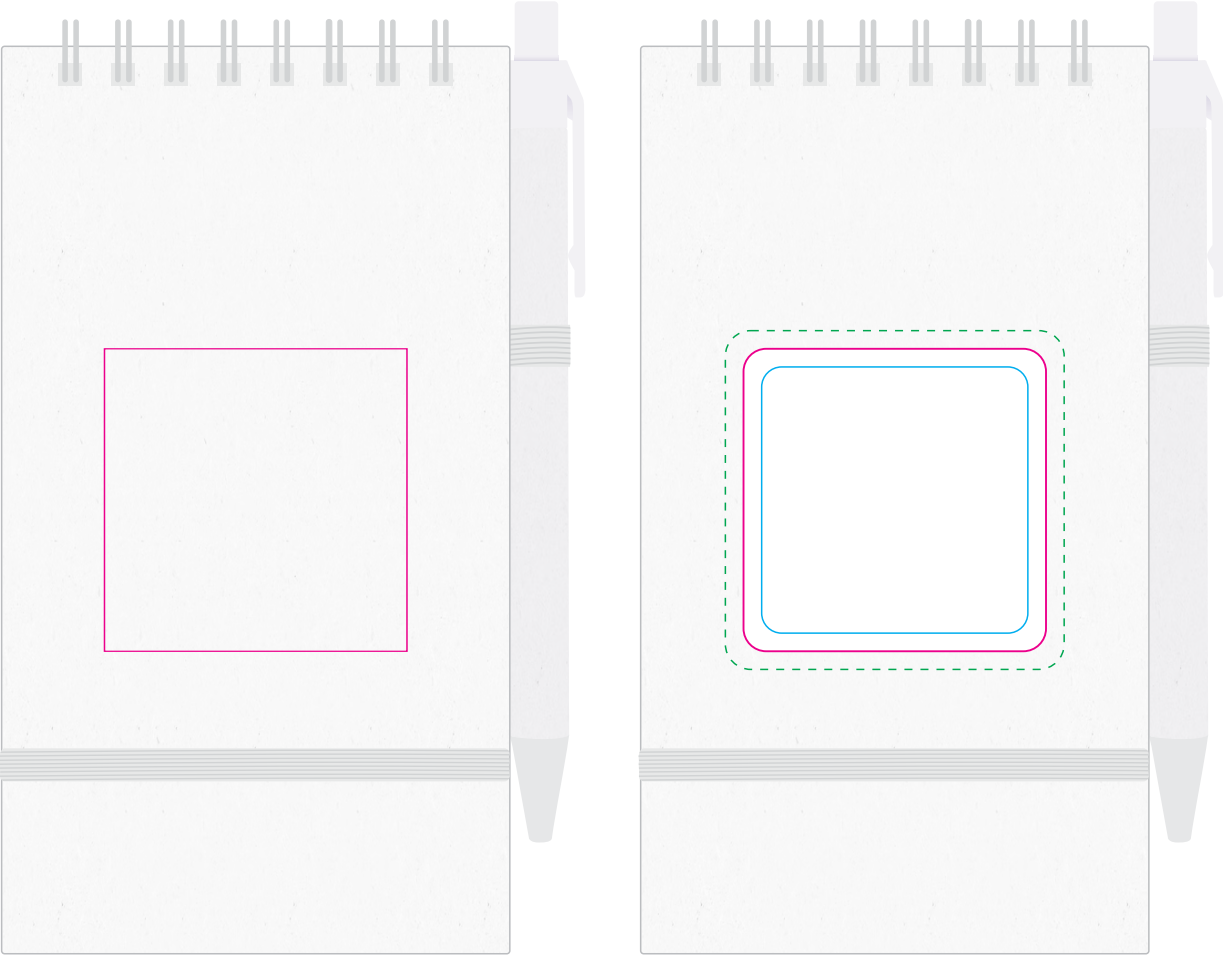

Logo Here

Job # XXXXXX
Cust # XXXX-XC

LL8337 - Milko Notepad with Pen - White

Pad Print  PMS XXXc

CMYK Label 

Showing at approx 80% of size

Pad/Label
Print Area: 50mmL x 50mmH
Actual print size: xxmmL x xxmmH

Max print area for copy & text 
Finished print area 
Bleed line 

Pad Print

PMS
XXXc

CMYK Label

Pad/Label

Print Area: 50mmL x 50mmH

Actual print size: xxmmL x xxmmH

Max print area for copy & text
Finished print area
Bleed line

Logo Here

Job # XXXXXX
Cust # XXXX-XC

LL8337 - Milko Notepad with Pen - White

Pad Print  PMS XXXc

Pad Print  PMS XXXc

CMYK Label 

Showing at approx 60% of size

Pen
Print Area: 50mmL x 6mmH
Actual print size: xxmmL x xxmmH

Pad/Label
Print Area: 50mmL x 50mmH
Actual print size: xxmmL x xxmmH