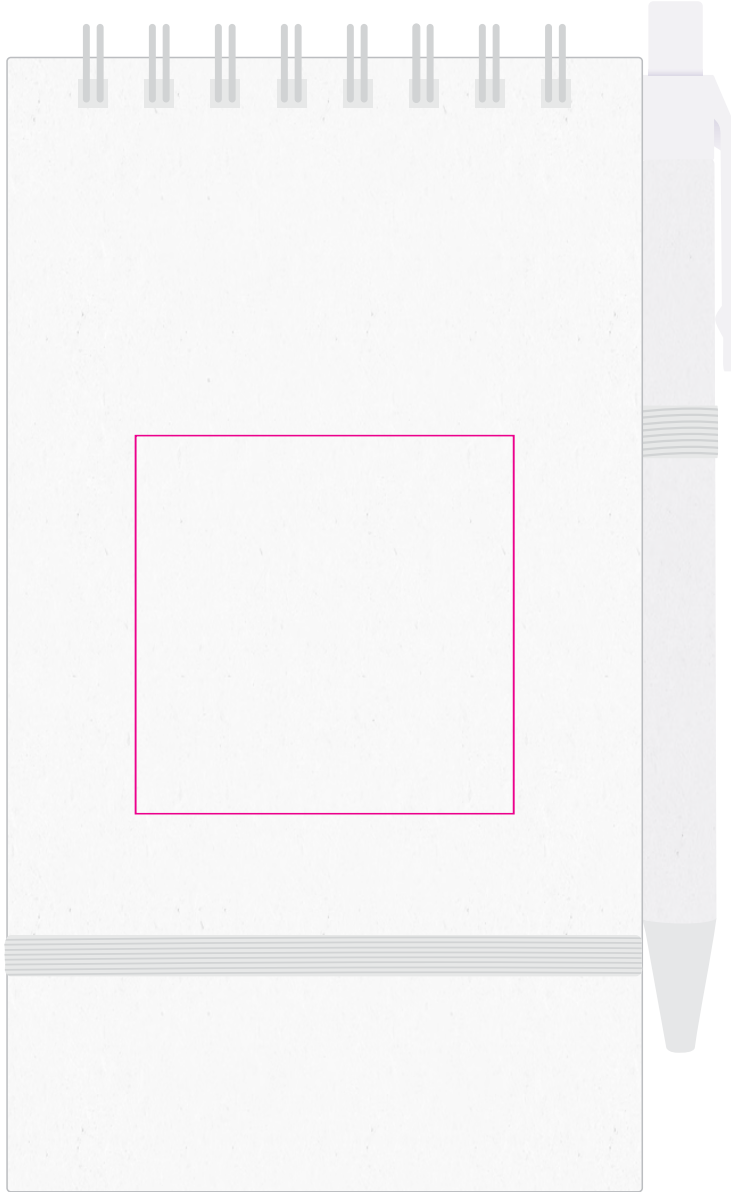

Logo Here

Job # XXXXXX
Cust # XXXX-XC

LL8337 - Milko Notepad with Pen - White

Pad Print  PMS XXXc

CMYK Label 

Showing at approx 80% of size

Pad/Label
Print Area: 50mmL x 50mmH
Actual print size: xxmmL x xxmmH

Max print area for copy & text 
Finished print area 
Bleed line 

Pad Print

PMS
XXXc

CMYK Label

Pad/Label

Print Area: 50mmL x 50mmH

Actual print size: xxmmL x xxmmH

Max print area for copy & text
Finished print area
Bleed line

Logo Here

Job # XXXXXX
Cust # XXXX-XC

LL8337 - Milko Notepad with Pen - White

Pad Print  PMS XXXc

Pad Print  PMS XXXc

CMYK Label 

Showing at approx 60% of size

Pen
Print Area: 50mmL x 6mmH
Actual print size: xxmmL x xxmmH

Pad/Label
Print Area: 50mmL x 50mmH
Actual print size: xxmmL x xxmmH