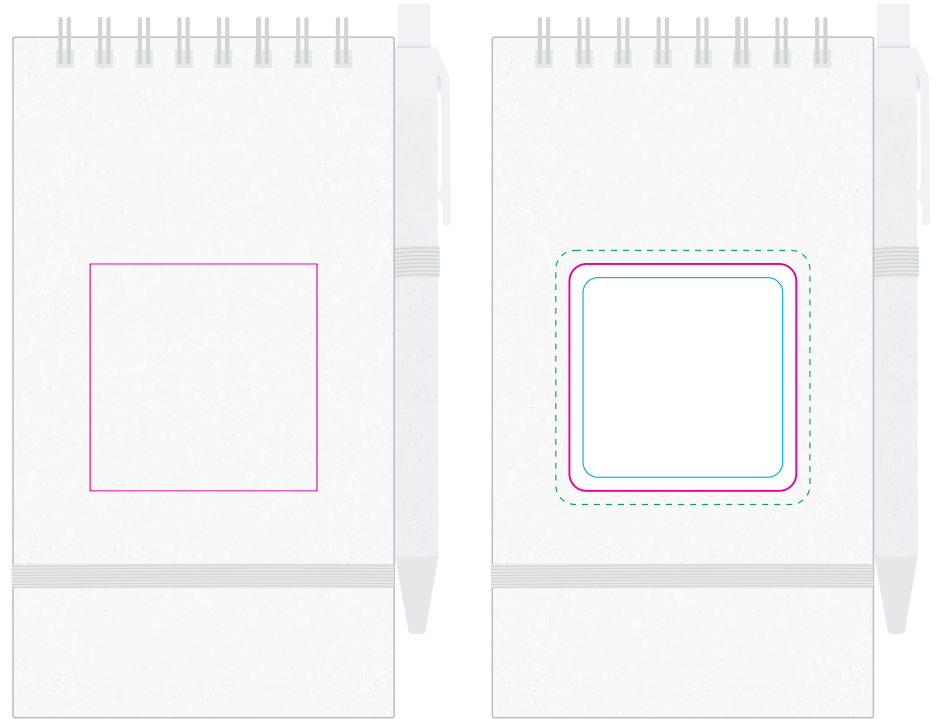

Logo Here

Job # XXXXXX
Cust # XXXX-XC

LL8337 - Milko Notepad with Pen - White

Pad Print  PMS XXXc

CMYK Label 

Showing at approx 80% of size

Pad/Label
Print Area: 50mmL x 50mmH
Actual print size: xxmmL x xxmmH

Max print area for copy & text 
Finished print area 
Bleed line 

Pad Print

PMS
XXXc

CMYK Label

Pad/Label

Print Area: 50mmL x 50mmH

Actual print size: xxmmL x xxmmH

Max print area for copy & text
Finished print area
Bleed line

Logo Here

Job # XXXXXX
Cust # XXXX-XC

LL8337 - Milko Notepad with Pen - White

Pad Print  PMS XXXc

Pad Print  PMS XXXc

CMYK Label 

Showing at approx 60% of size

Pen
Print Area: 50mmL x 6mmH
Actual print size: xxmmL x xxmmH

Pad/Label
Print Area: 50mmL x 50mmH
Actual print size: xxmmL x xxmmH