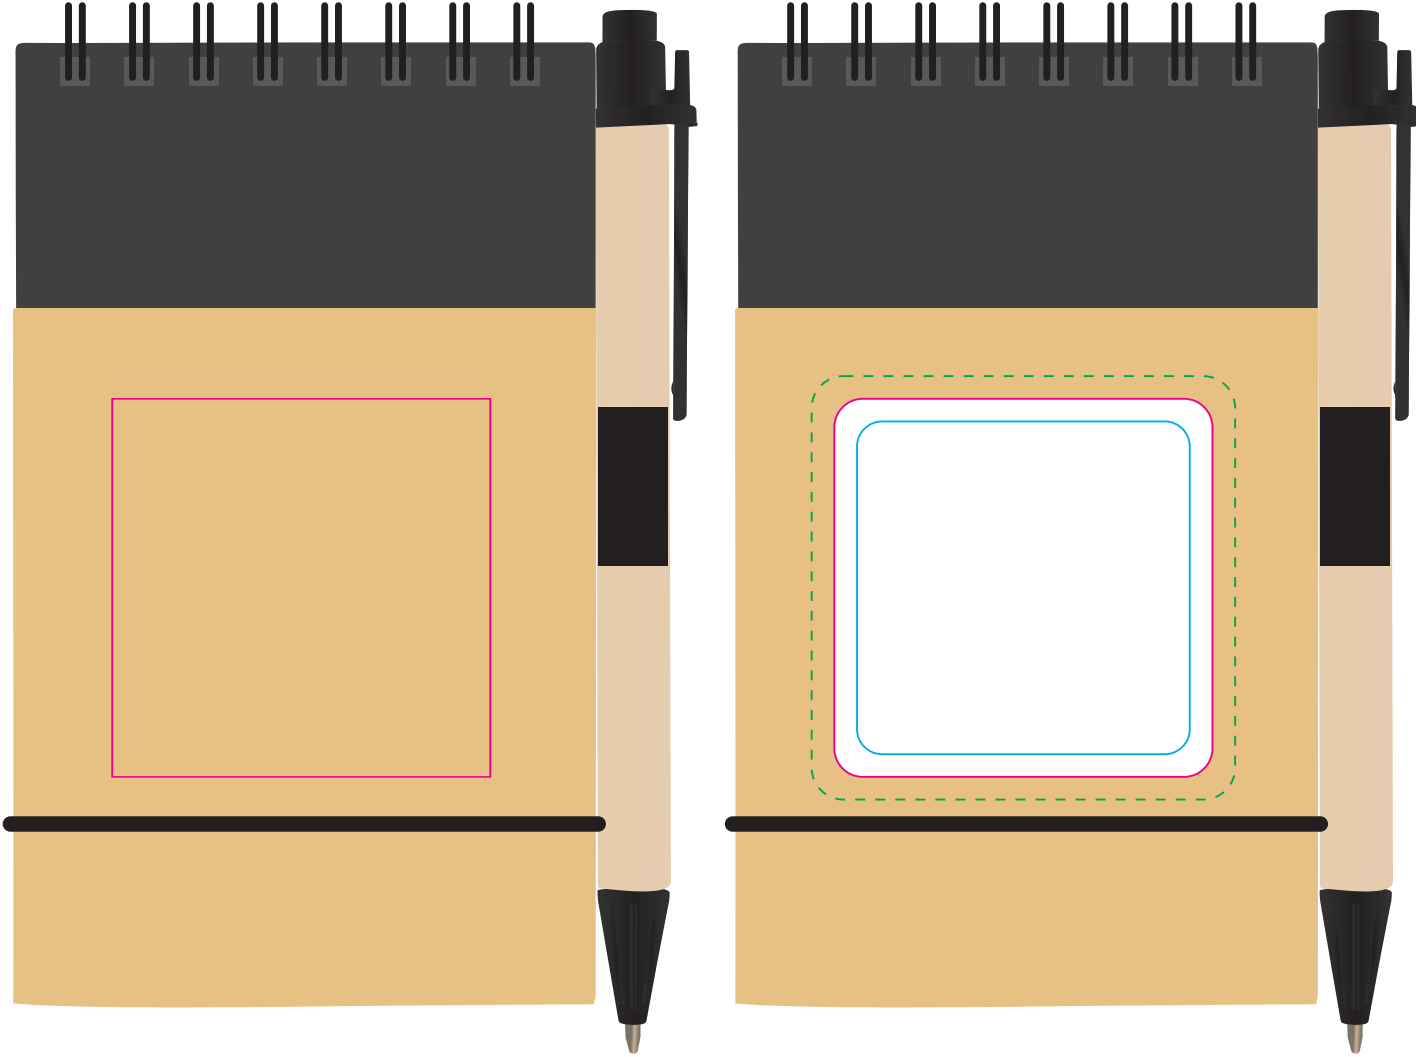

LL8334 - Tradie Cardboard Notebook with Pen - Natural/Black, Natural/Blue, Natural/Green or Natural/Red

Pad Print PMS XXXc

Label 

Showing at approx 25% of size

Pad/Label
Print Area: 50mmL x 50mmH
Actual print size: xxmmL x xxmmH

Max print area for copy & text 
Finished print area 
Bleed line 

LL8334 - Tradie Cardboard Notebook with Pen - Natural/Black, Natural/Blue, Natural/Green or Natural/Red & Pen

Pad Print PMS XXXc

Pad Print PMS XXXc

Label 

Showing at approx 60% of size

Pen
Print Area: 50mmL x 6mmH
Actual print size: xxmmL x xxmmH

Pad/Label
Print Area: 50mmL x 50mmH
Actual print size: xxmmL x xxmmH

Pad Print

PMS
XXXc

Label

Showing at approx 25% of size

Pad/Label

Print Area: 50mmL x 50mmH

Actual print size: xxmmL x xxmmH

Max print area for copy & text	
Finished print area	
Bleed line	