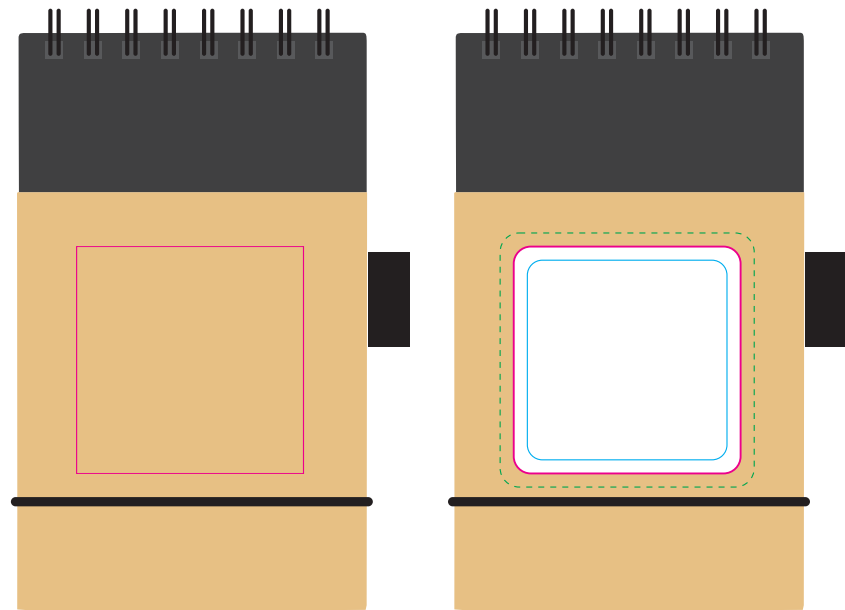

LL8334 - Tradie Cardboard Notebook with Pen - Natural/Black, Natural/Blue, Natural/Green or Natural/Red

Pad Print PMS XXXc

Label 

Showing at approx 25% of size

Pad/Label
Print Area: 50mmL x 50mmH
Actual print size: xxmmL x xxmmH

Max print area for copy & text 
Finished print area 
Bleed line 

LL8334 - Tradie Cardboard Notebook with Pen - Natural/Black, Natural/Blue, Natural/Green or Natural/Red & Pen

Pad Print PMS XXXc

Pad Print PMS XXXc

Label 

Showing at approx 60% of size

Pen
Print Area: 50mmL x 6mmH
Actual print size: xxmmL x xxmmH

Pad/Label
Print Area: 50mmL x 50mmH
Actual print size: xxmmL x xxmmH

Pad Print

PMS
XXXc

Label

Showing at approx 25% of size

Pad/Label

Print Area: 50mmL x 50mmH

Actual print size: xxmmL x xxmmH

Max print area for copy & text	
Finished print area	
Bleed line	