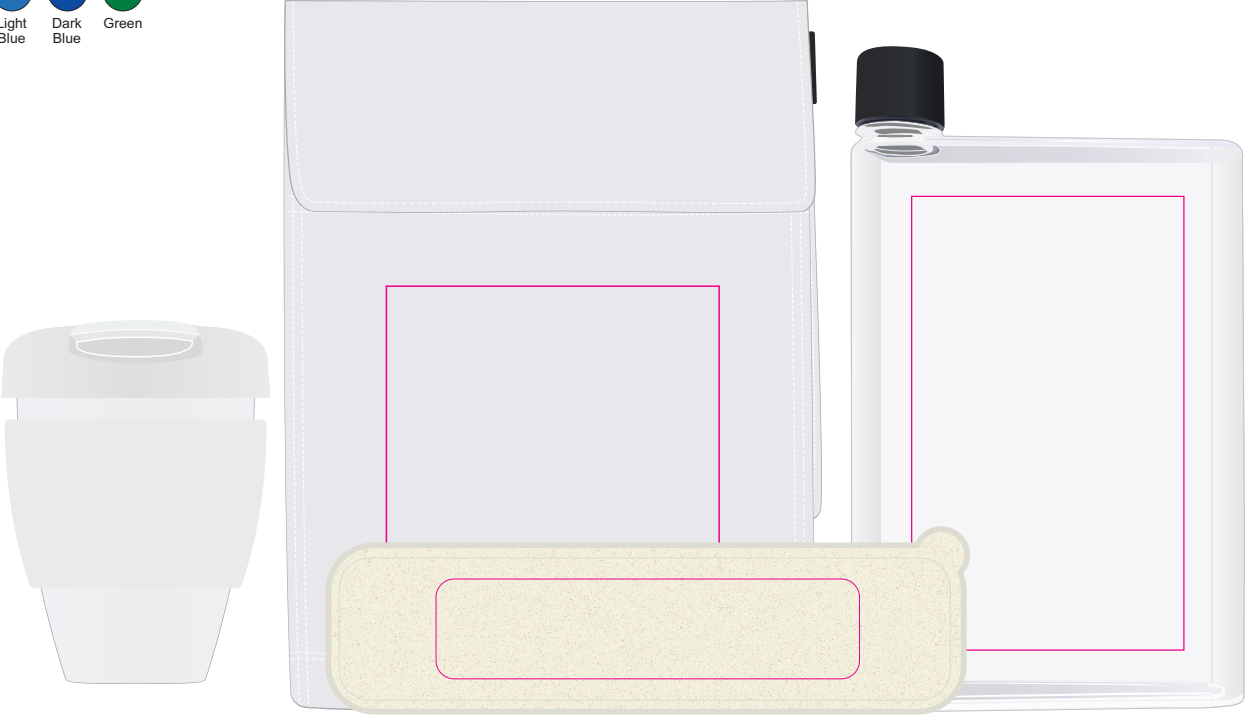

Screen Print  PMS XXXc

Nucolour Transfer 

CMYK Direct Digital 

If colour matching is important please supply Pantone colour/s for referencing, closest CMYK match will be supplied.

Below showing at approx 40% of size

Available Silicone Ink Colours

-  White
-  Black
-  Metallic Gold
-  Metallic Silver
-  Red
-  Yellow
-  Orange
-  Light Blue
-  Dark Blue
-  Green

Screen Print  PMS
XXXc

CMYK Direct Digital 

Screen Print/Digital

Print Area: 140mmL x 33mmH

Actual print size: xxmmL x xxmmH

Screen Print  Colour
Options Below

Roll Print  Colour
Options Below

Available Silicone Ink Colours

Sleeve at 100% of size

Roll Screen

Print area: 220mmL x 38mmH
Actual print size: xxmmL x xxmmH

Screen/Digital

Print Area: 90mmL x 150mmH

Actual print size: xxmmL x xxmmH

Full Colour Design at 100% size.

White Layer.