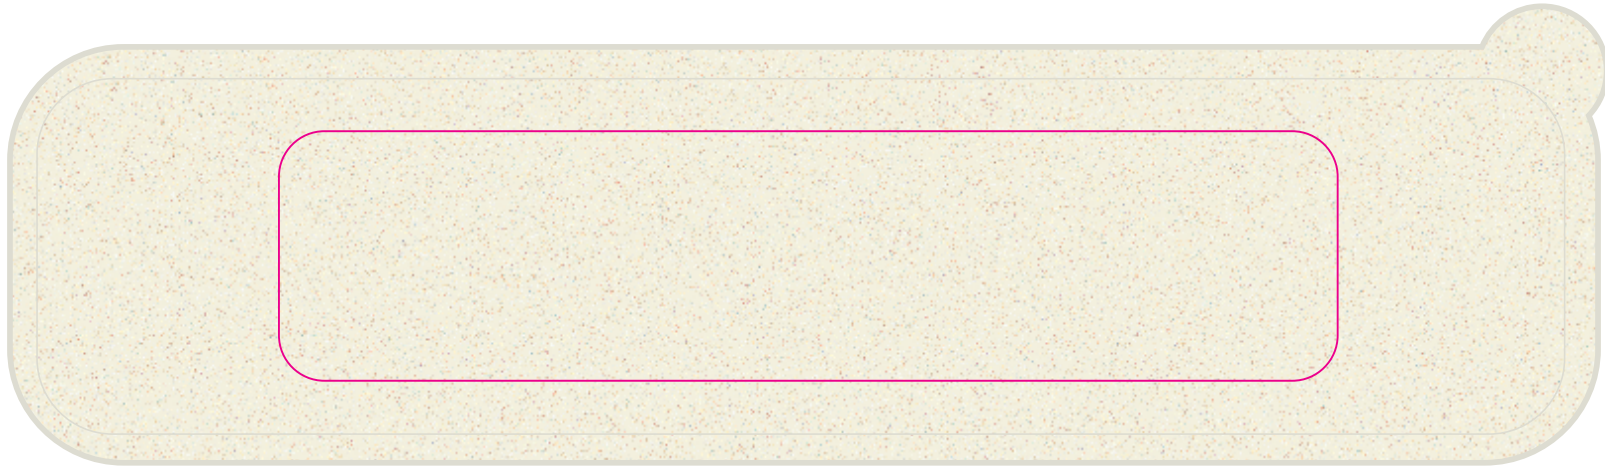

Screen Print PMS
XXXc

CMYK Direct Digital

Screen Print/Digital

Print Area: 140mmL x 33mmH

Actual print size: xxmmL x xxmmH