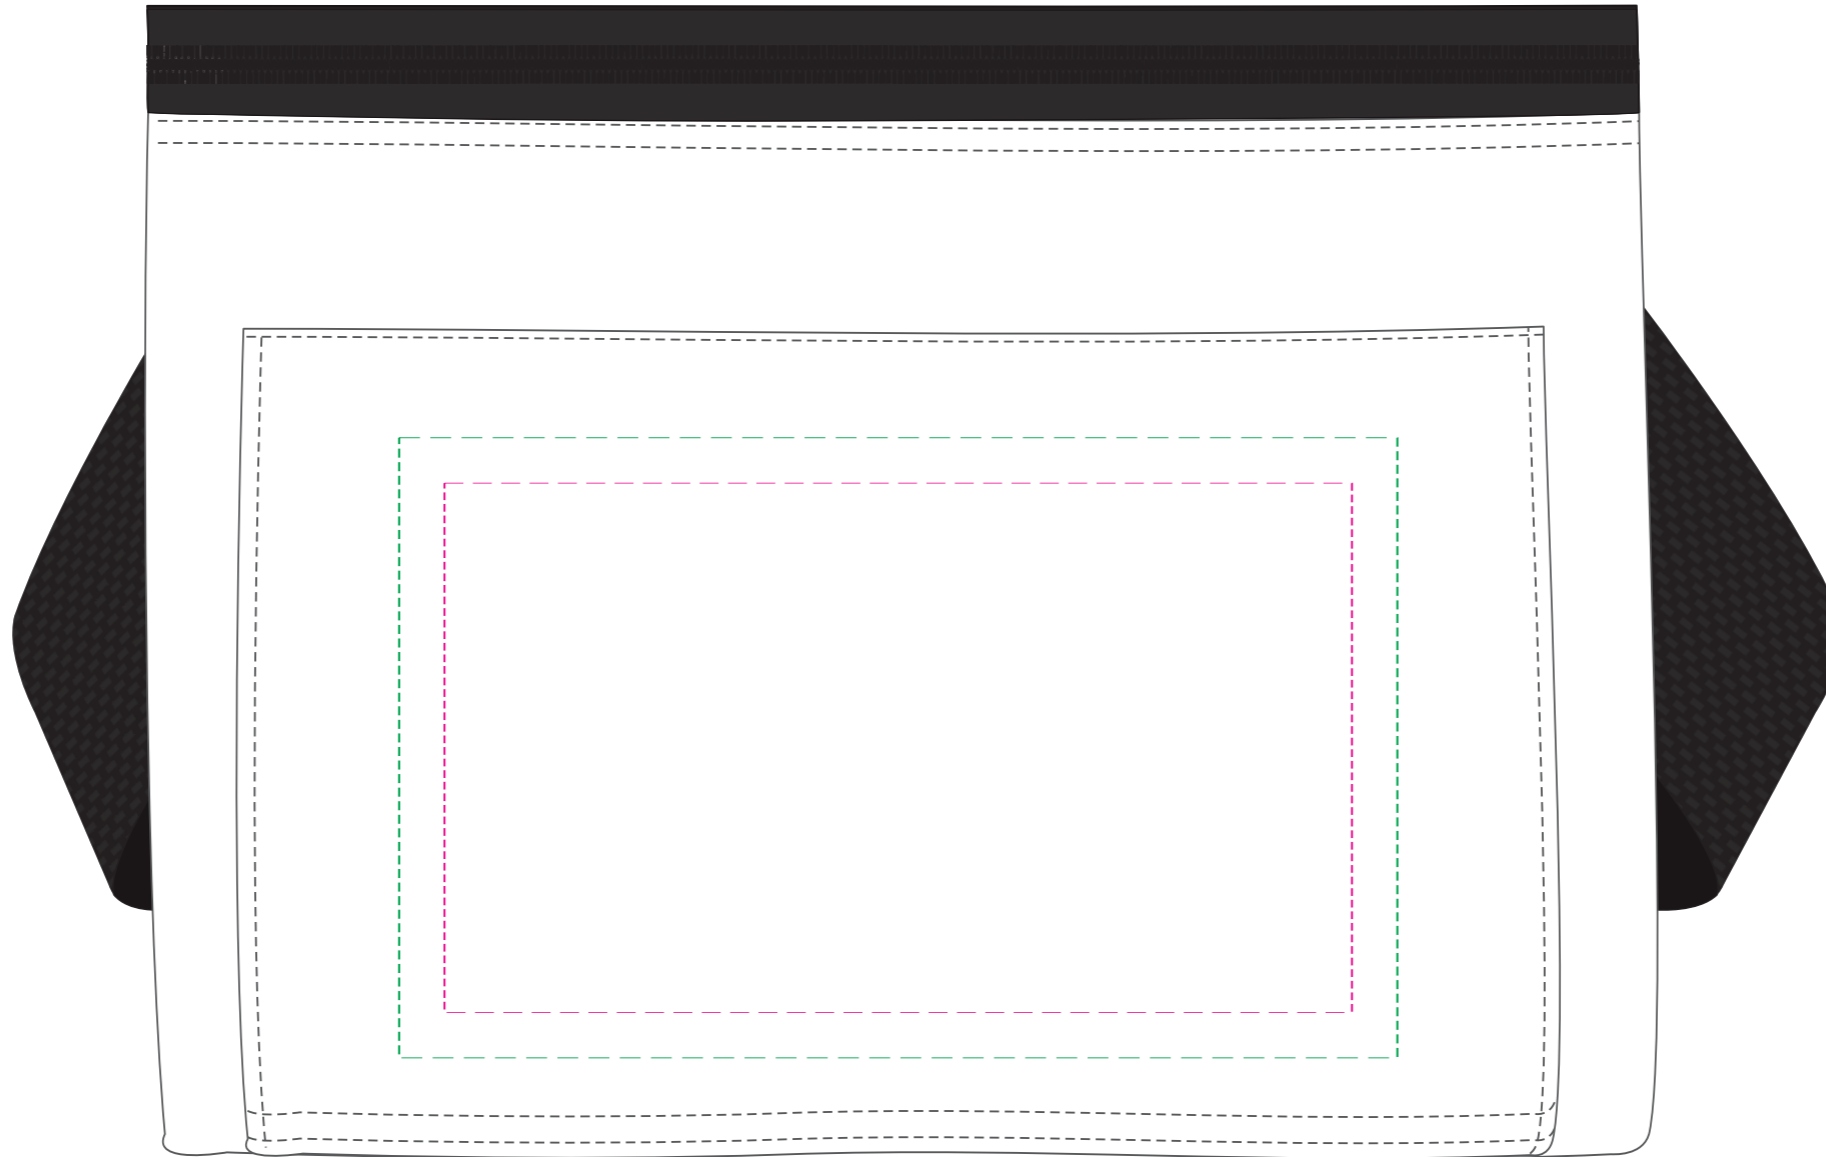

Nucolour Transfer

Pad Print PMS XXXc

Laser Engrave

Roll Print PMS XXXc

Below showing at 50% of size

Available Silicone Ink Colours

- White
- Black
- Metallic Gold
- Metallic Silver
- Red
- Yellow
- Orange
- Light Blue
- Dark Blue
- Green

Front

FRONT - Sublimation
(6mm Bleed required for full reversal designs)
Print Area: 120mmL x 70mmH
Actual print size: xxmmL x xxmmH

Finished print area - Actual Size
Bleed Requirement

Art at 100% size

Shown with 6mm bleed requirement

Screen Print  PMS
XXXc

Nucolour Transfer 

Front

FRONT - Nucolour Transfer
Print Area: 100mmL x 70mmH
Actual print size: xxmmL x xxmmH

FRONT - Screen Print
Print Area: 130mmL x 70mmH
Actual print size: xxmmL x xxmmH