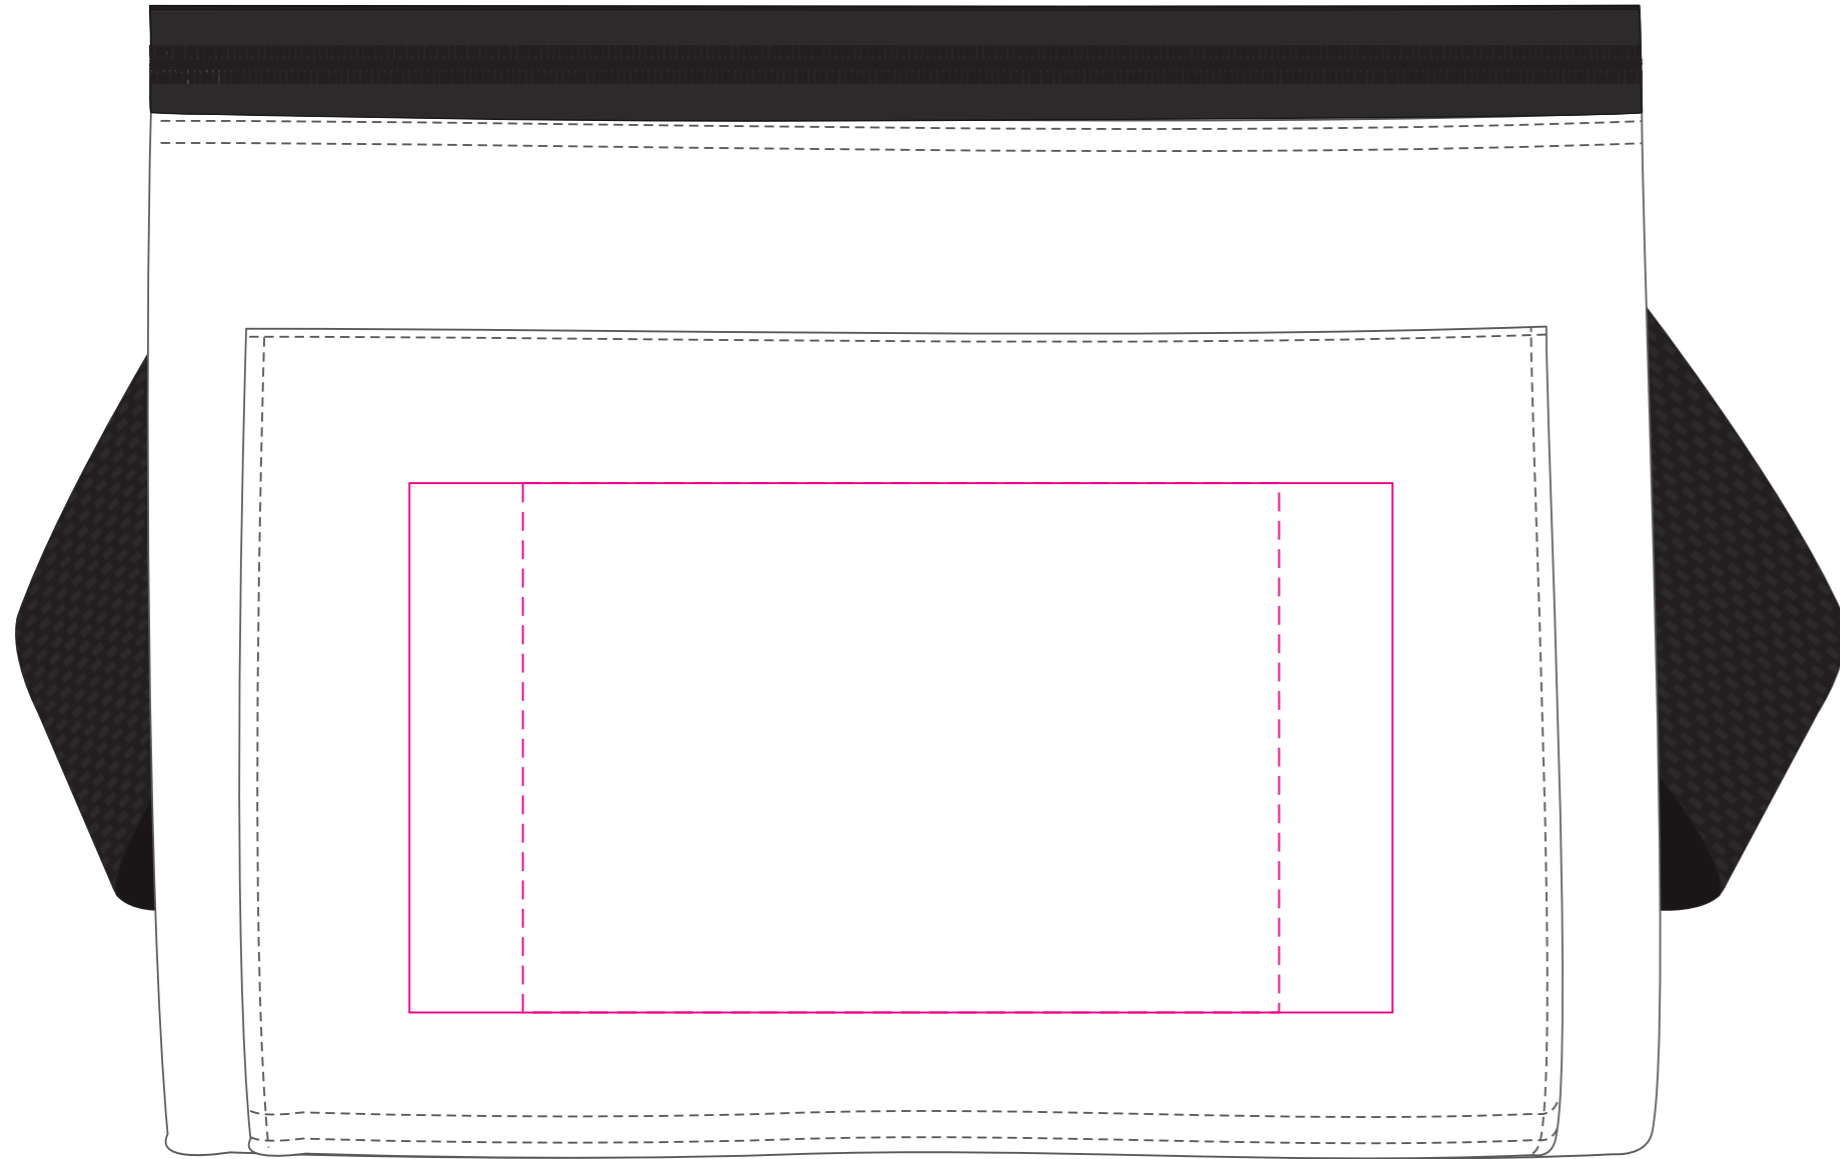

Nucolour Transfer

Pad Print PMS XXXc

Laser Engrave

Roll Print PMS XXXc

Below showing at 50% of size

Available Silicone Ink Colours

- White
- Black
- Metallic Gold
- Metallic Silver
- Red
- Yellow
- Orange
- Light Blue
- Dark Blue
- Green

Front

FRONT - Sublimation
(6mm Bleed required for full reversal designs)
Print Area: 120mmL x 70mmH
Actual print size: xxmmL x xxmmH

Finished print area - Actual Size
Bleed Requirement

Art at 100% size

Shown with 6mm bleed requirement

Screen Print  PMS
XXXc

Nucolour Transfer 

Front

FRONT - Nucolour Transfer
Print Area: 100mmL x 70mmH
Actual print size: xxmmL x xxmmH

FRONT - Screen Print
Print Area: 130mmL x 70mmH
Actual print size: xxmmL x xxmmH

Screen Print

PMS
XXXc

Top

Below at 25% of actual size

TOP - Screen Print

Print Area: 130mmL x 80mmH

Actual print size: xxmmL x xxmmH

(Film)