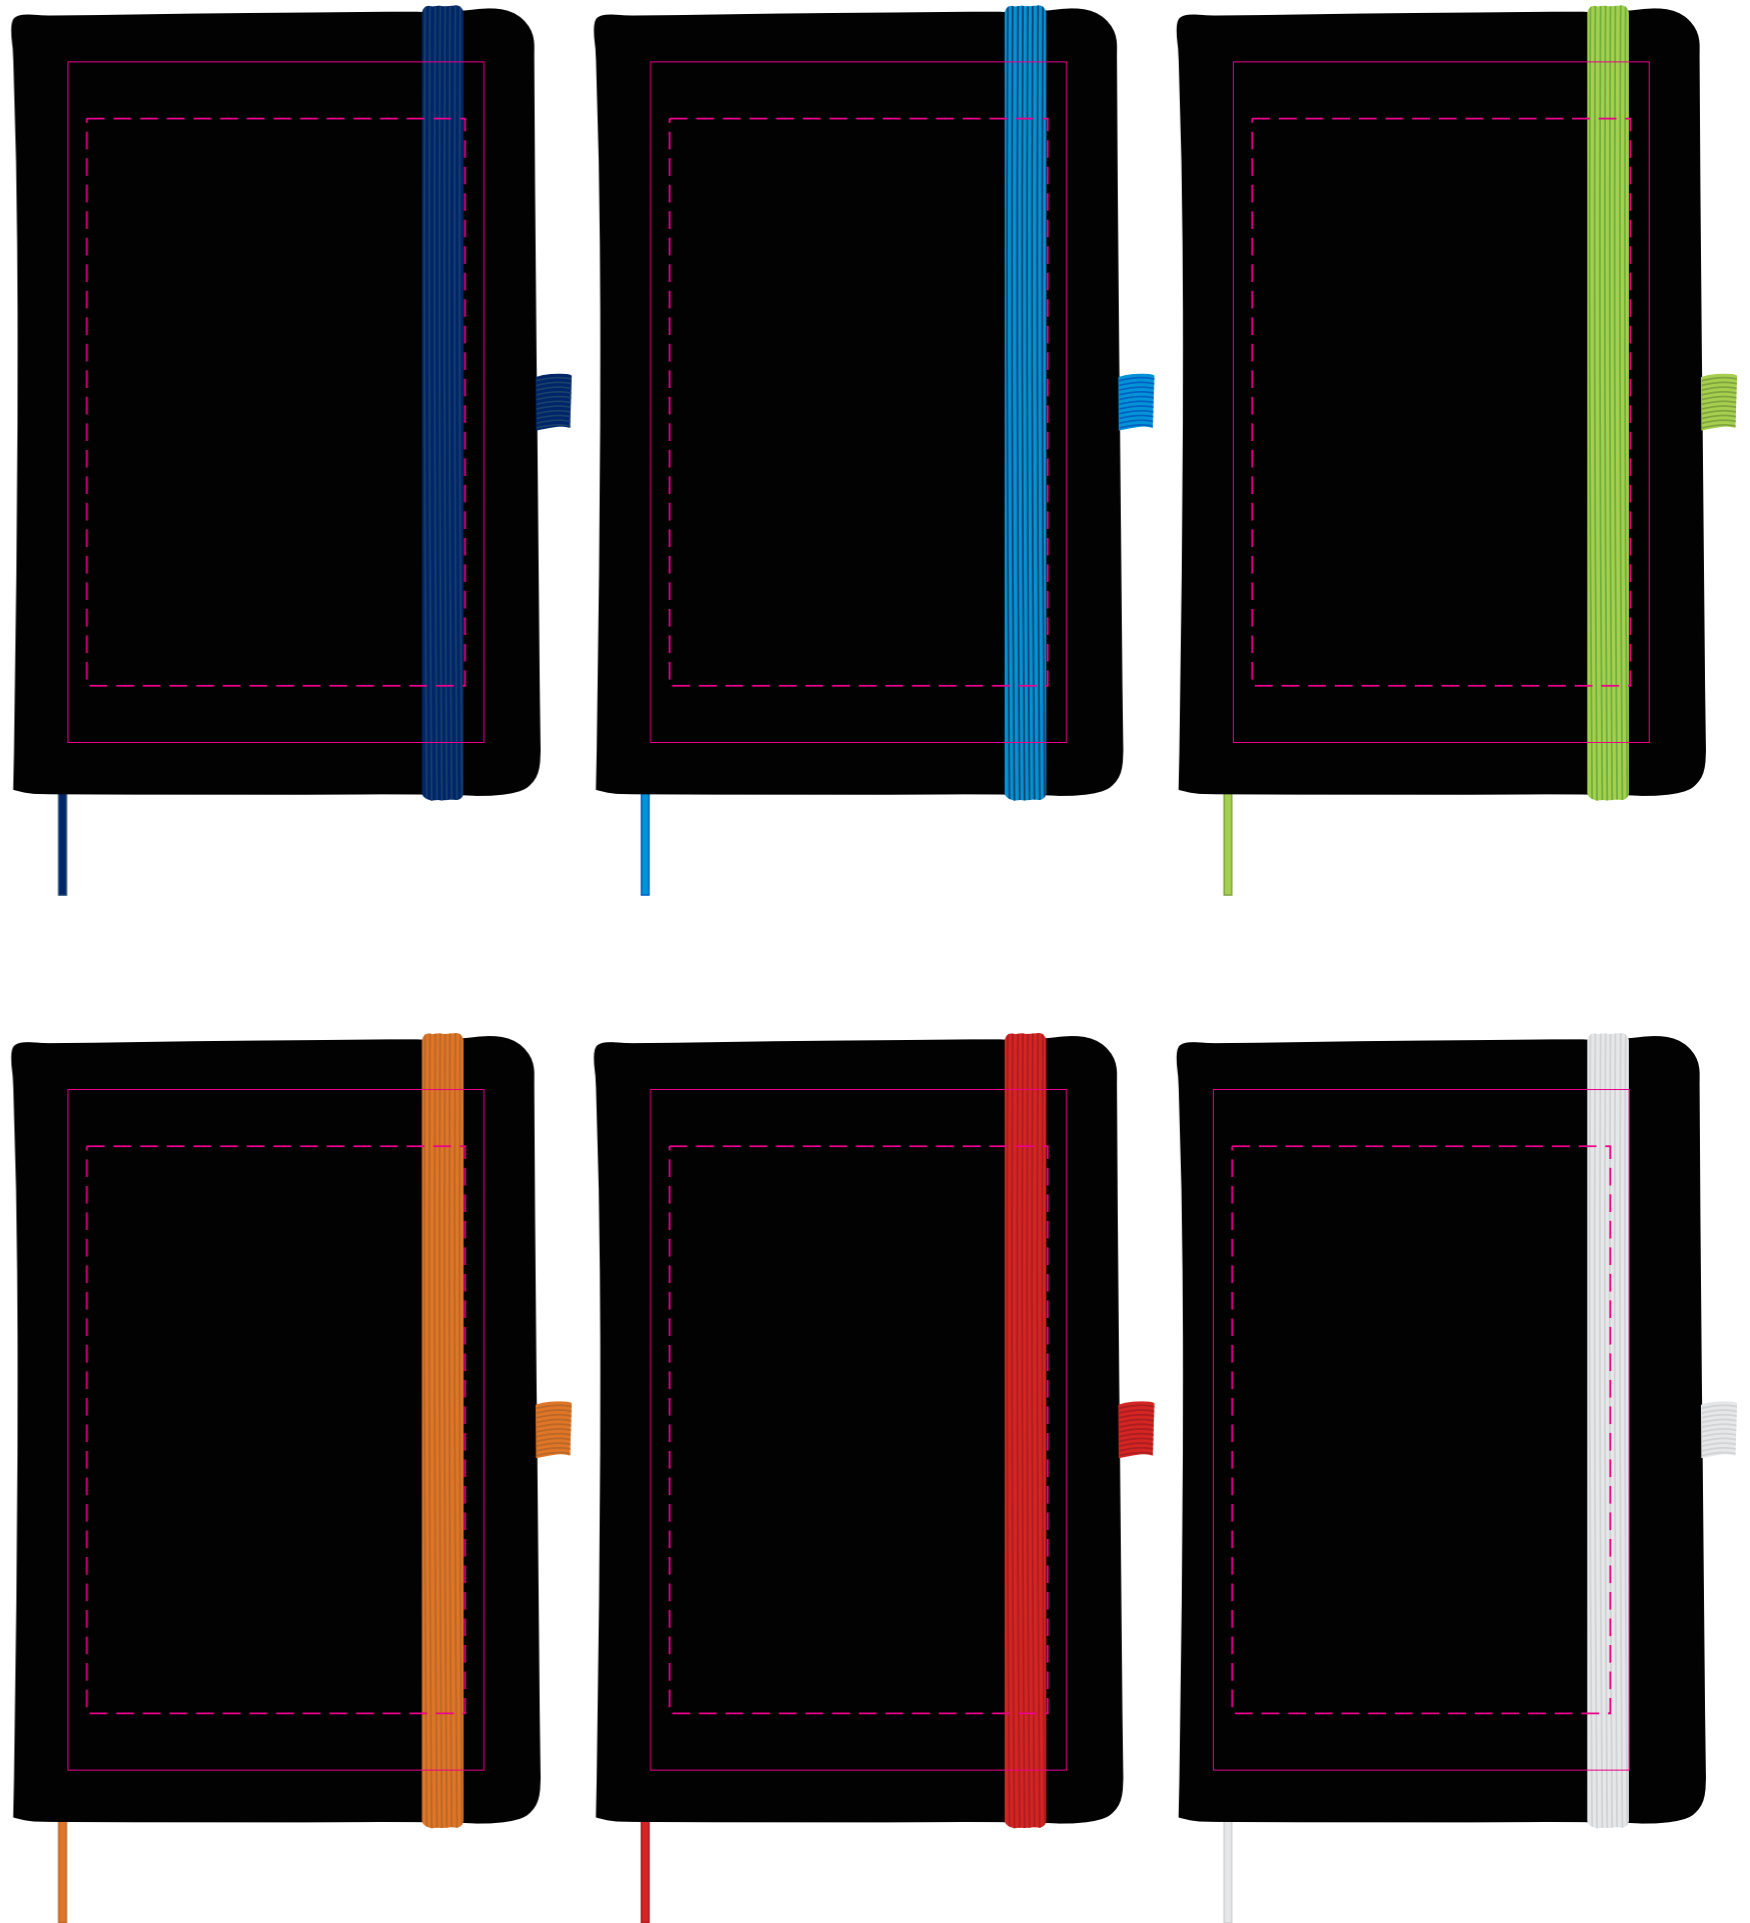

Print Area: 30mmL x 55mmH

Actual print size: xxmmL x xxmmH

Finished print area - Pad

Finished print area - Digital

Label

Print Area: 30mmL x 55mmH

Actual print size: xxmmL x xxmmH

Finished print area - Actual Size

Finished print area - Text & Copy

Bleed Requirement

Back

Showing at approx 50% of size

Screen Print
Print Area: 110mmL x 180mmH
Actual print size: xxmmL x xxmmH

Digital
Print Area: 100mmL x 150mmH
Actual print size: xxmmL x xxmmH

Finished print area - Screen Print (pink dashed line)
Finished print area - Digital (pink dashed line)

Screen Print  PMS
XXXc

Nucolour Transfer 

BELOW IS 20% OF SIZE

Screen Print

Print area: 290mmL x 320mmH
Actual print size: xxmmL x xxmmH

Nucolour

Print area: 210mmL x 297mmH
Actual print size: xxmmL x xxmmH

Finished print area - Screen Print 
Finished print area - Nucolour 

Film (Screen)

Full Colour Design at 100% size.

White Layer.