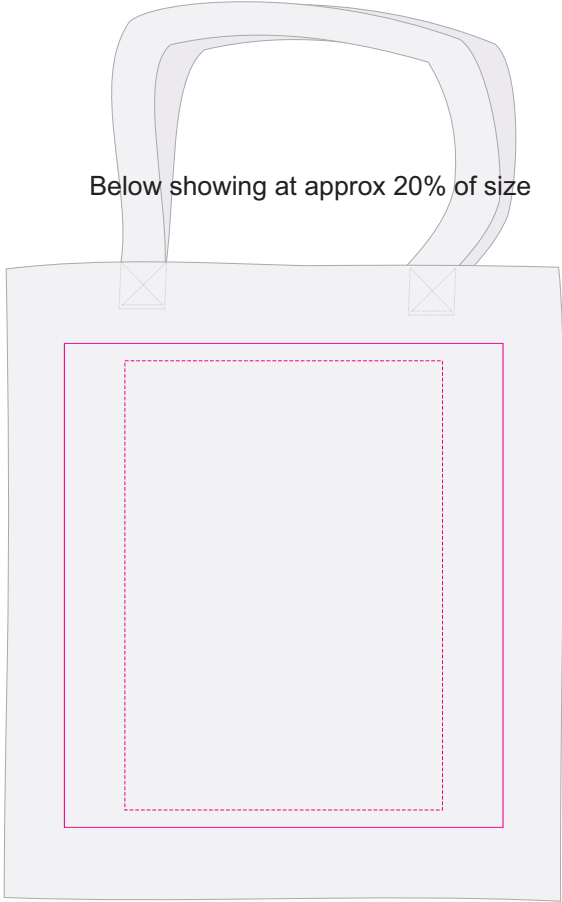

Logo Here

Job # XXXXXX
Cust # XXXX-XC

LL8297 - Tradeshow Pack - Splash Gel Hand Sanitiser: White/Clear Napier Pen: INSERT Coloured Cotton Double Short Handle Tote Bag - 140 GSM: INSERT Venture Supreme A5 Notebook: Black cover with Black, Dark Blue, Light Blue, Green, Red, Orange, White Ribbon & Elastic Closure

- Pad Print ☐ PMS XXXc
- Screen Print ☐ PMS XXXc
- CMYK Label ☐ C M Y K
- Nucolour Transfer ☐ C M Y K
- CMYK Direct Digital ☐ C M Y K
- Laser Engrave ☐

If colour matching is important please supply Pantone colour/s for referencing, closest CMYK match will be supplied.

Please Specify
☒ Pens to be supplied in Poly Bags
☐ Pens to be supplied in bulk

Gift items packed into short handle cotton bag

Below showing at approx 20% of size