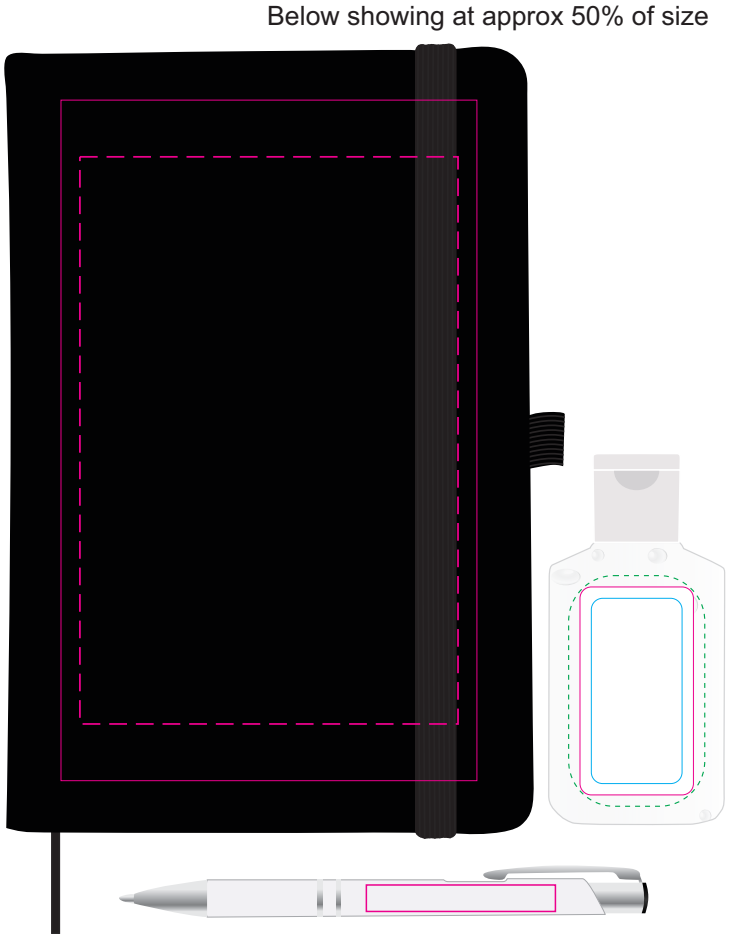

- Pad Print PMS XXXc
- Screen Print PMS XXXc
- CMYK Label C M Y K
- Nucolour Transfer C M Y K
- CMYK Direct Digital C M Y K
- Laser Engrave 

If colour matching is important please supply Pantone colour/s for referencing, closest CMYK match will be supplied.

Please Specify
 Pens to be supplied in Poly Bags
 Pens to be supplied in bulk

Gift items packed into short handle cotton bag

Below showing at approx 20% of size

Below showing at approx 50% of size

Pad Print  PMS XXXC

Laser Engrave 

Pad

Maximum Print Area: 50mmL x 7mmH

Actual print size: xxmmL x xxmmH

Laser - Min Thickness required is 0.7mm

Print Area: 50mmL x 6mmH

Actual print size: xxmmL x xxmmH

Finished print area - Pad

Finished print area - Screen Print (pink dashed line)
Finished print area - Digital (pink dashed line)

Screen Print  PMS
XXXc

Nucolour Transfer 

BELOW IS 20% OF SIZE

Screen Print

Print area: 290mmL x 320mmH
Actual print size: xxmmL x xxmmH