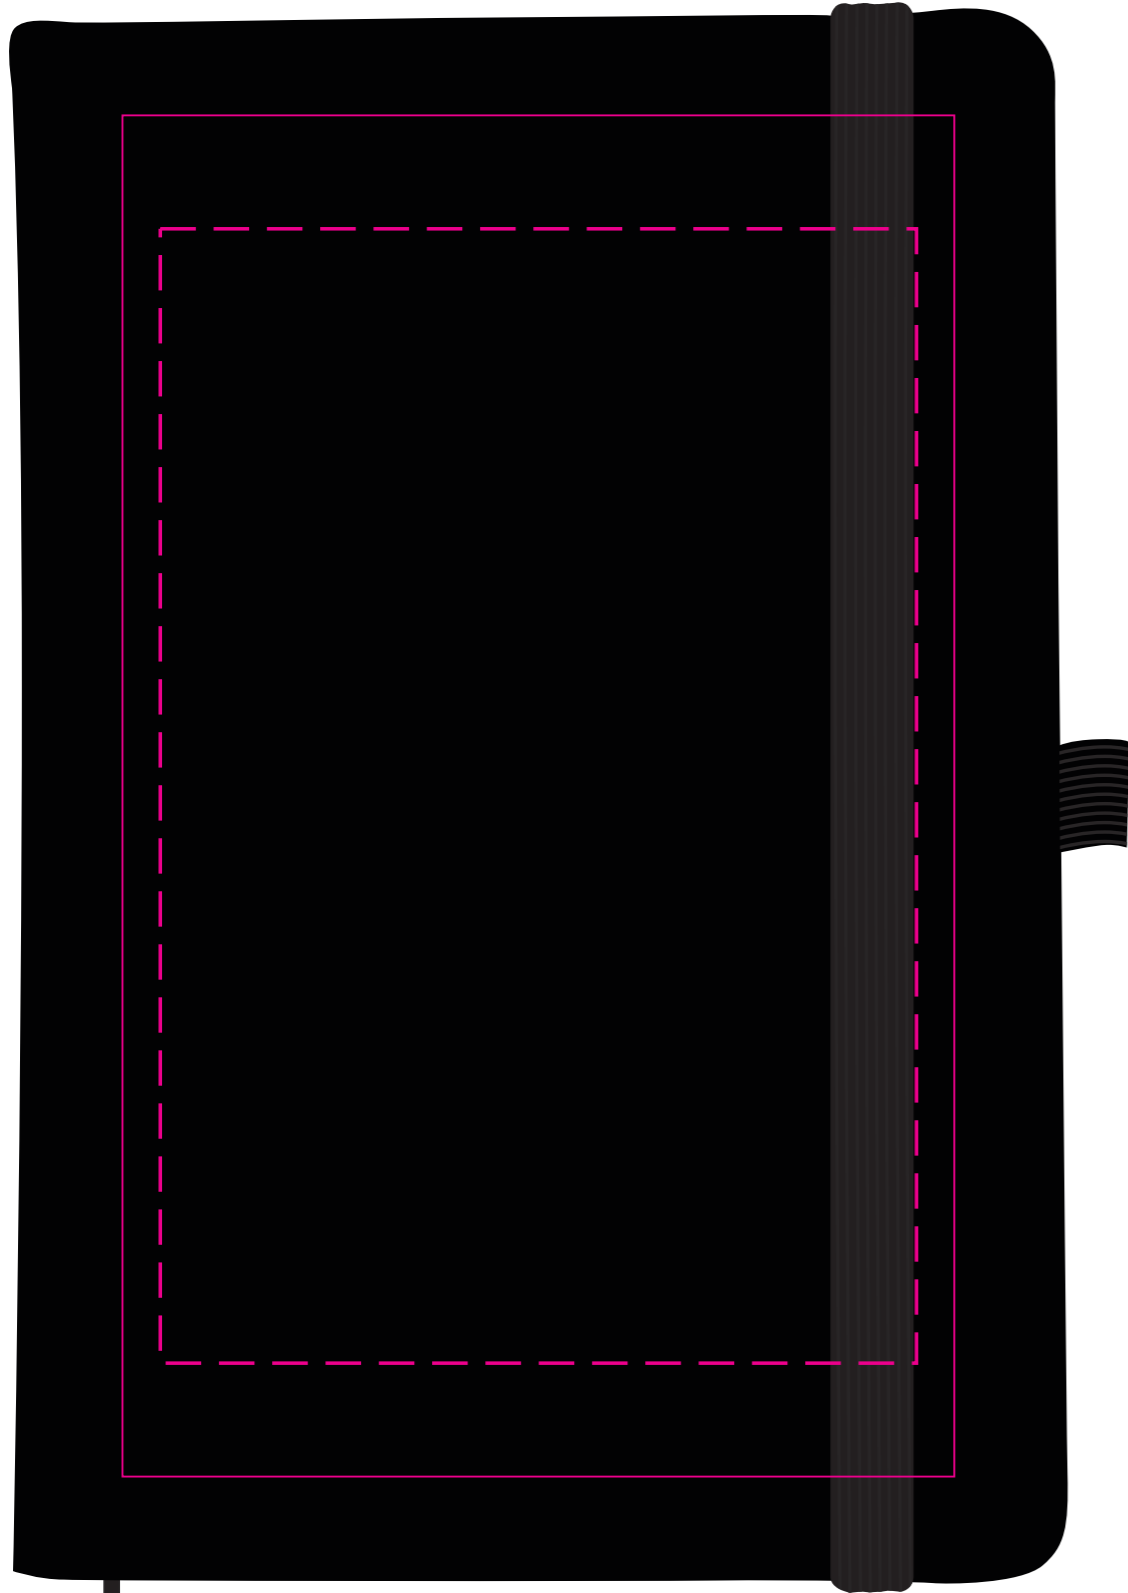

Finished print area - Text & Copy

Bleed Requirement

Back

Showing at approx 50% of size

Screen Print
Print Area: 110mmL x 180mmH
Actual print size: xxmmL x xxmmH

Digital
Print Area: 100mmL x 150mmH
Actual print size: xxmmL x xxmmH

Finished print area - Screen Print (pink dashed line)
Finished print area - Digital (pink dashed line)

Screen Print  PMS
XXXc

Nucolour Transfer 

BELOW IS 20% OF SIZE

Screen Print

Print area: 290mmL x 320mmH
Actual print size: xxmmL x xxmmH