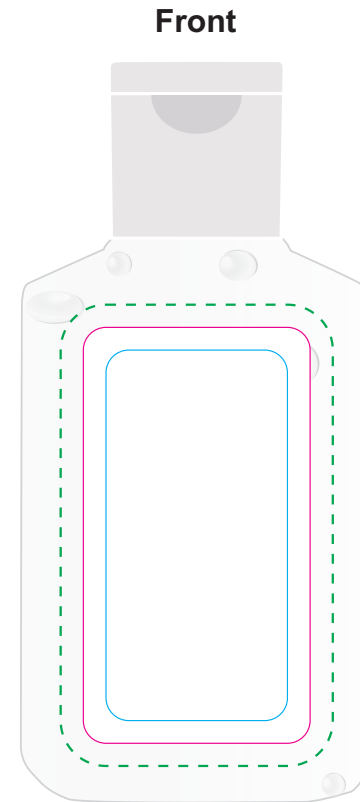

Laser Engrave 

Pad

Maximum Print Area: 50mmL x 7mmH

Actual print size: xxmmL x xxmmH

Laser - Min Thickness required is 0.7mm

Print Area: 50mmL x 6mmH

Actual print size: xxmmL x xxmmH

Finished print area - Pad

Finished print area - Laser

Pad Print  PMS XXXC

CMYK Direct Digital 

CMYK Label 

Pad

Print Area: 27mmL x 50mmH

Actual print size: xxmmL x xxmmH

Digital

Print Area: 30mmL x 55mmH

Actual print size: xxmmL x xxmmH

Finished print area - Pad

Finished print area - Digital

Label

Print Area: 30mmL x 55mmH

Actual print size: xxmmL x xxmmH

Finished print area - Actual Size

Finished print area - Screen Print (pink dashed line)
Finished print area - Digital (pink dashed line)

Screen Print  PMS
XXXc

Nucolour Transfer 

BELOW IS 20% OF SIZE

Screen Print

Print area: 290mmL x 320mmH
Actual print size: xxmmL x xxmmH