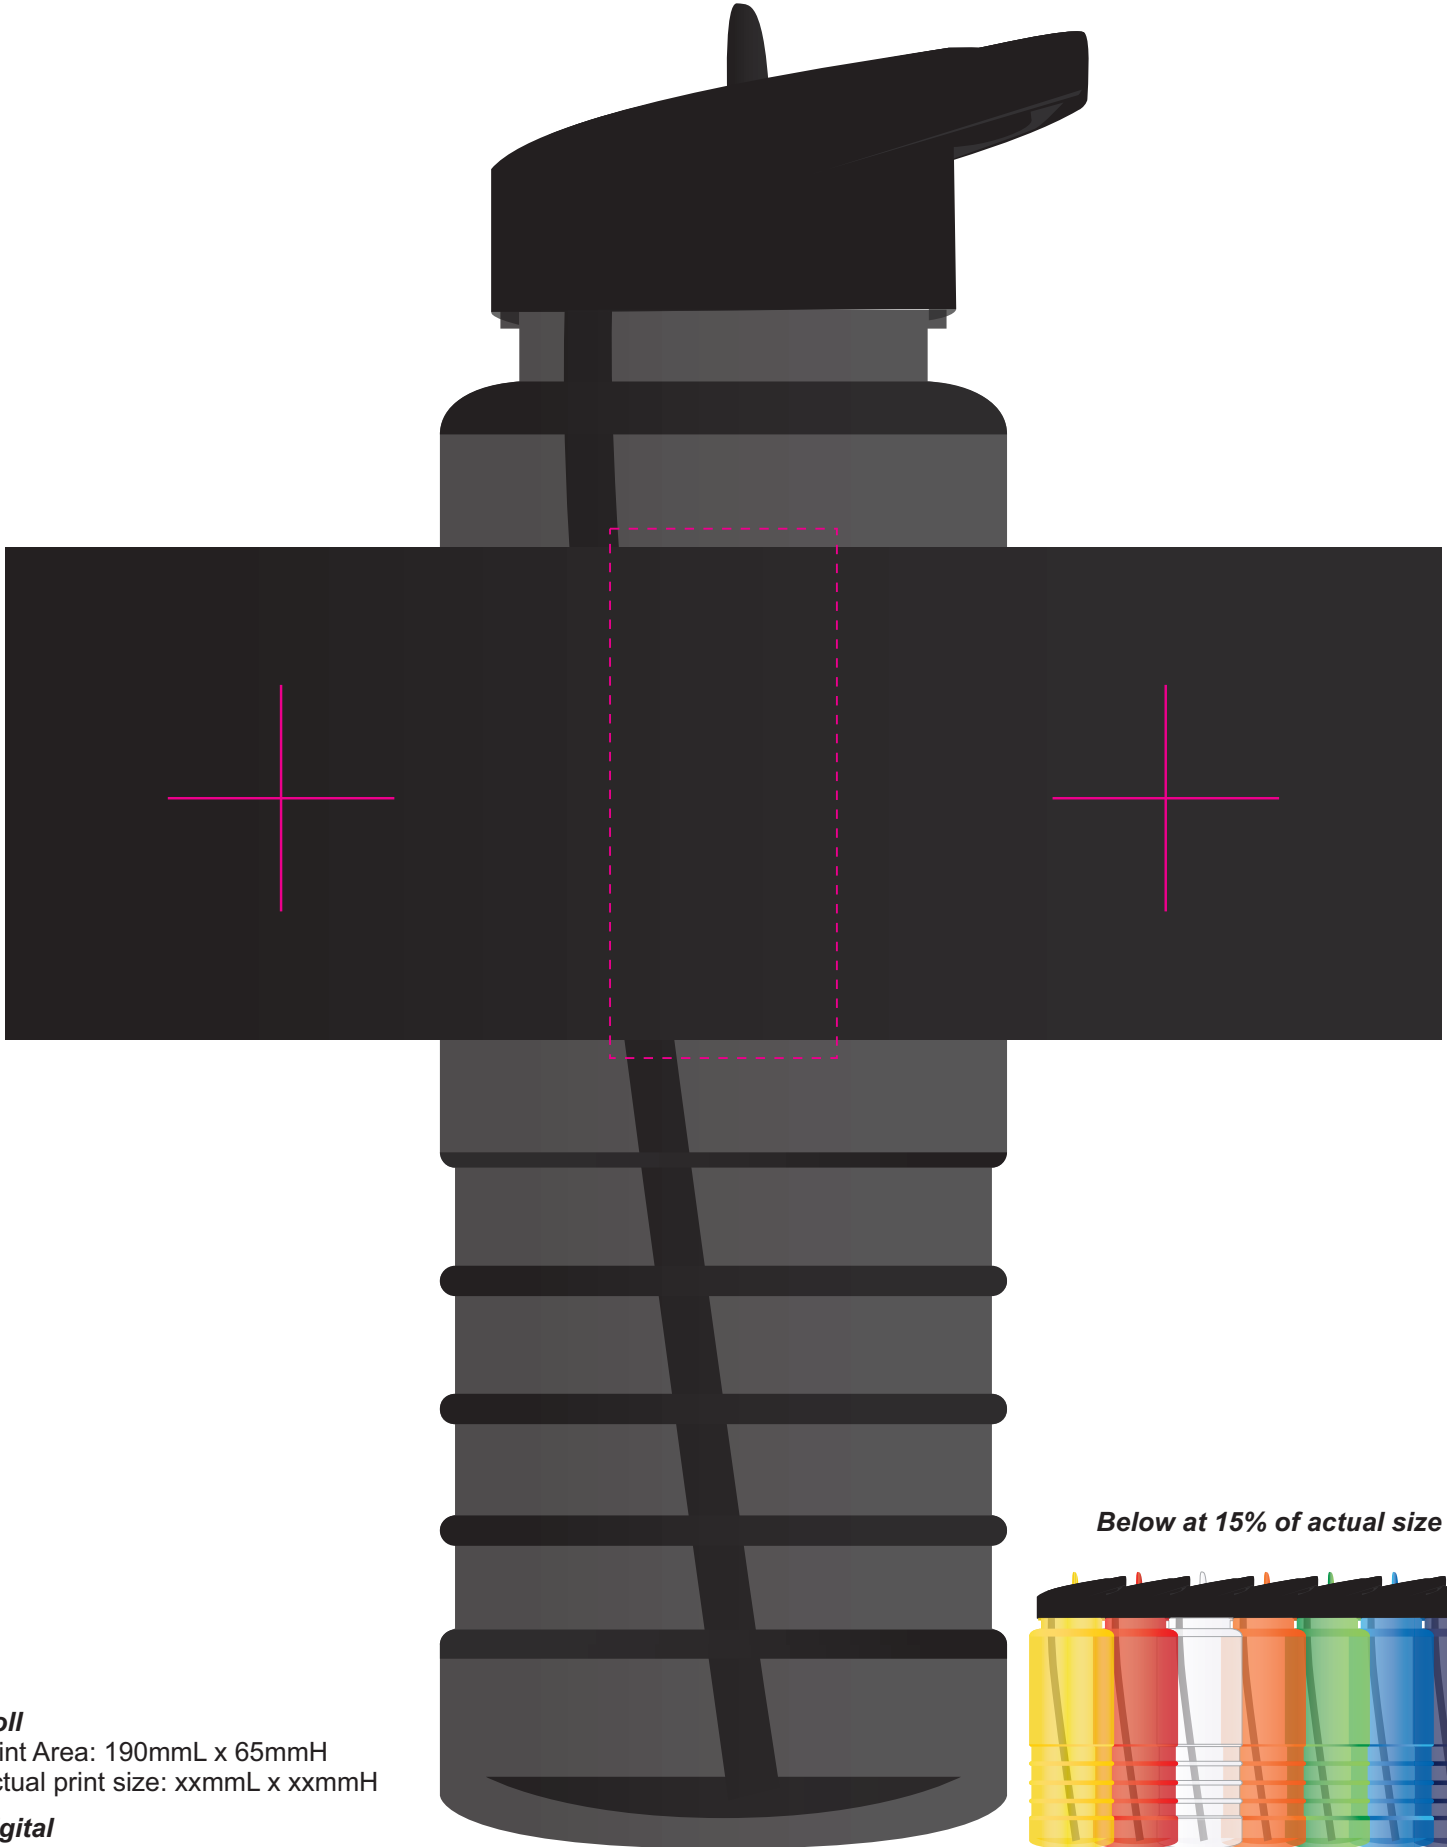

**FRONT - Screen Print**  
Print area: 130mmL x 80mmH  
Actual print size: xxmmL x xxmmH

**FRONT - Nucolour**  
Print area: 130mmL x 140mmH  
Actual print size: xxmmL x xxmmH

Finished print area - Transfer   
Finished print area - Screen 

***(Film)***

***Full Colour Design at 100% size***

***White Layer***

Below at 15% of actual size

**LID - Screen Print**  
Print area: 150mmL x 80mmH  
Actual print size: xxmmL x xxmmH

***(Film)***

Pad Print

Finished print area 

***Design at 100% size***

***Film (Screen)***

***Digital***

CMYK Direct Digital

Roll Print

PMS  
XXXXc

*Below at 15% of actual size*