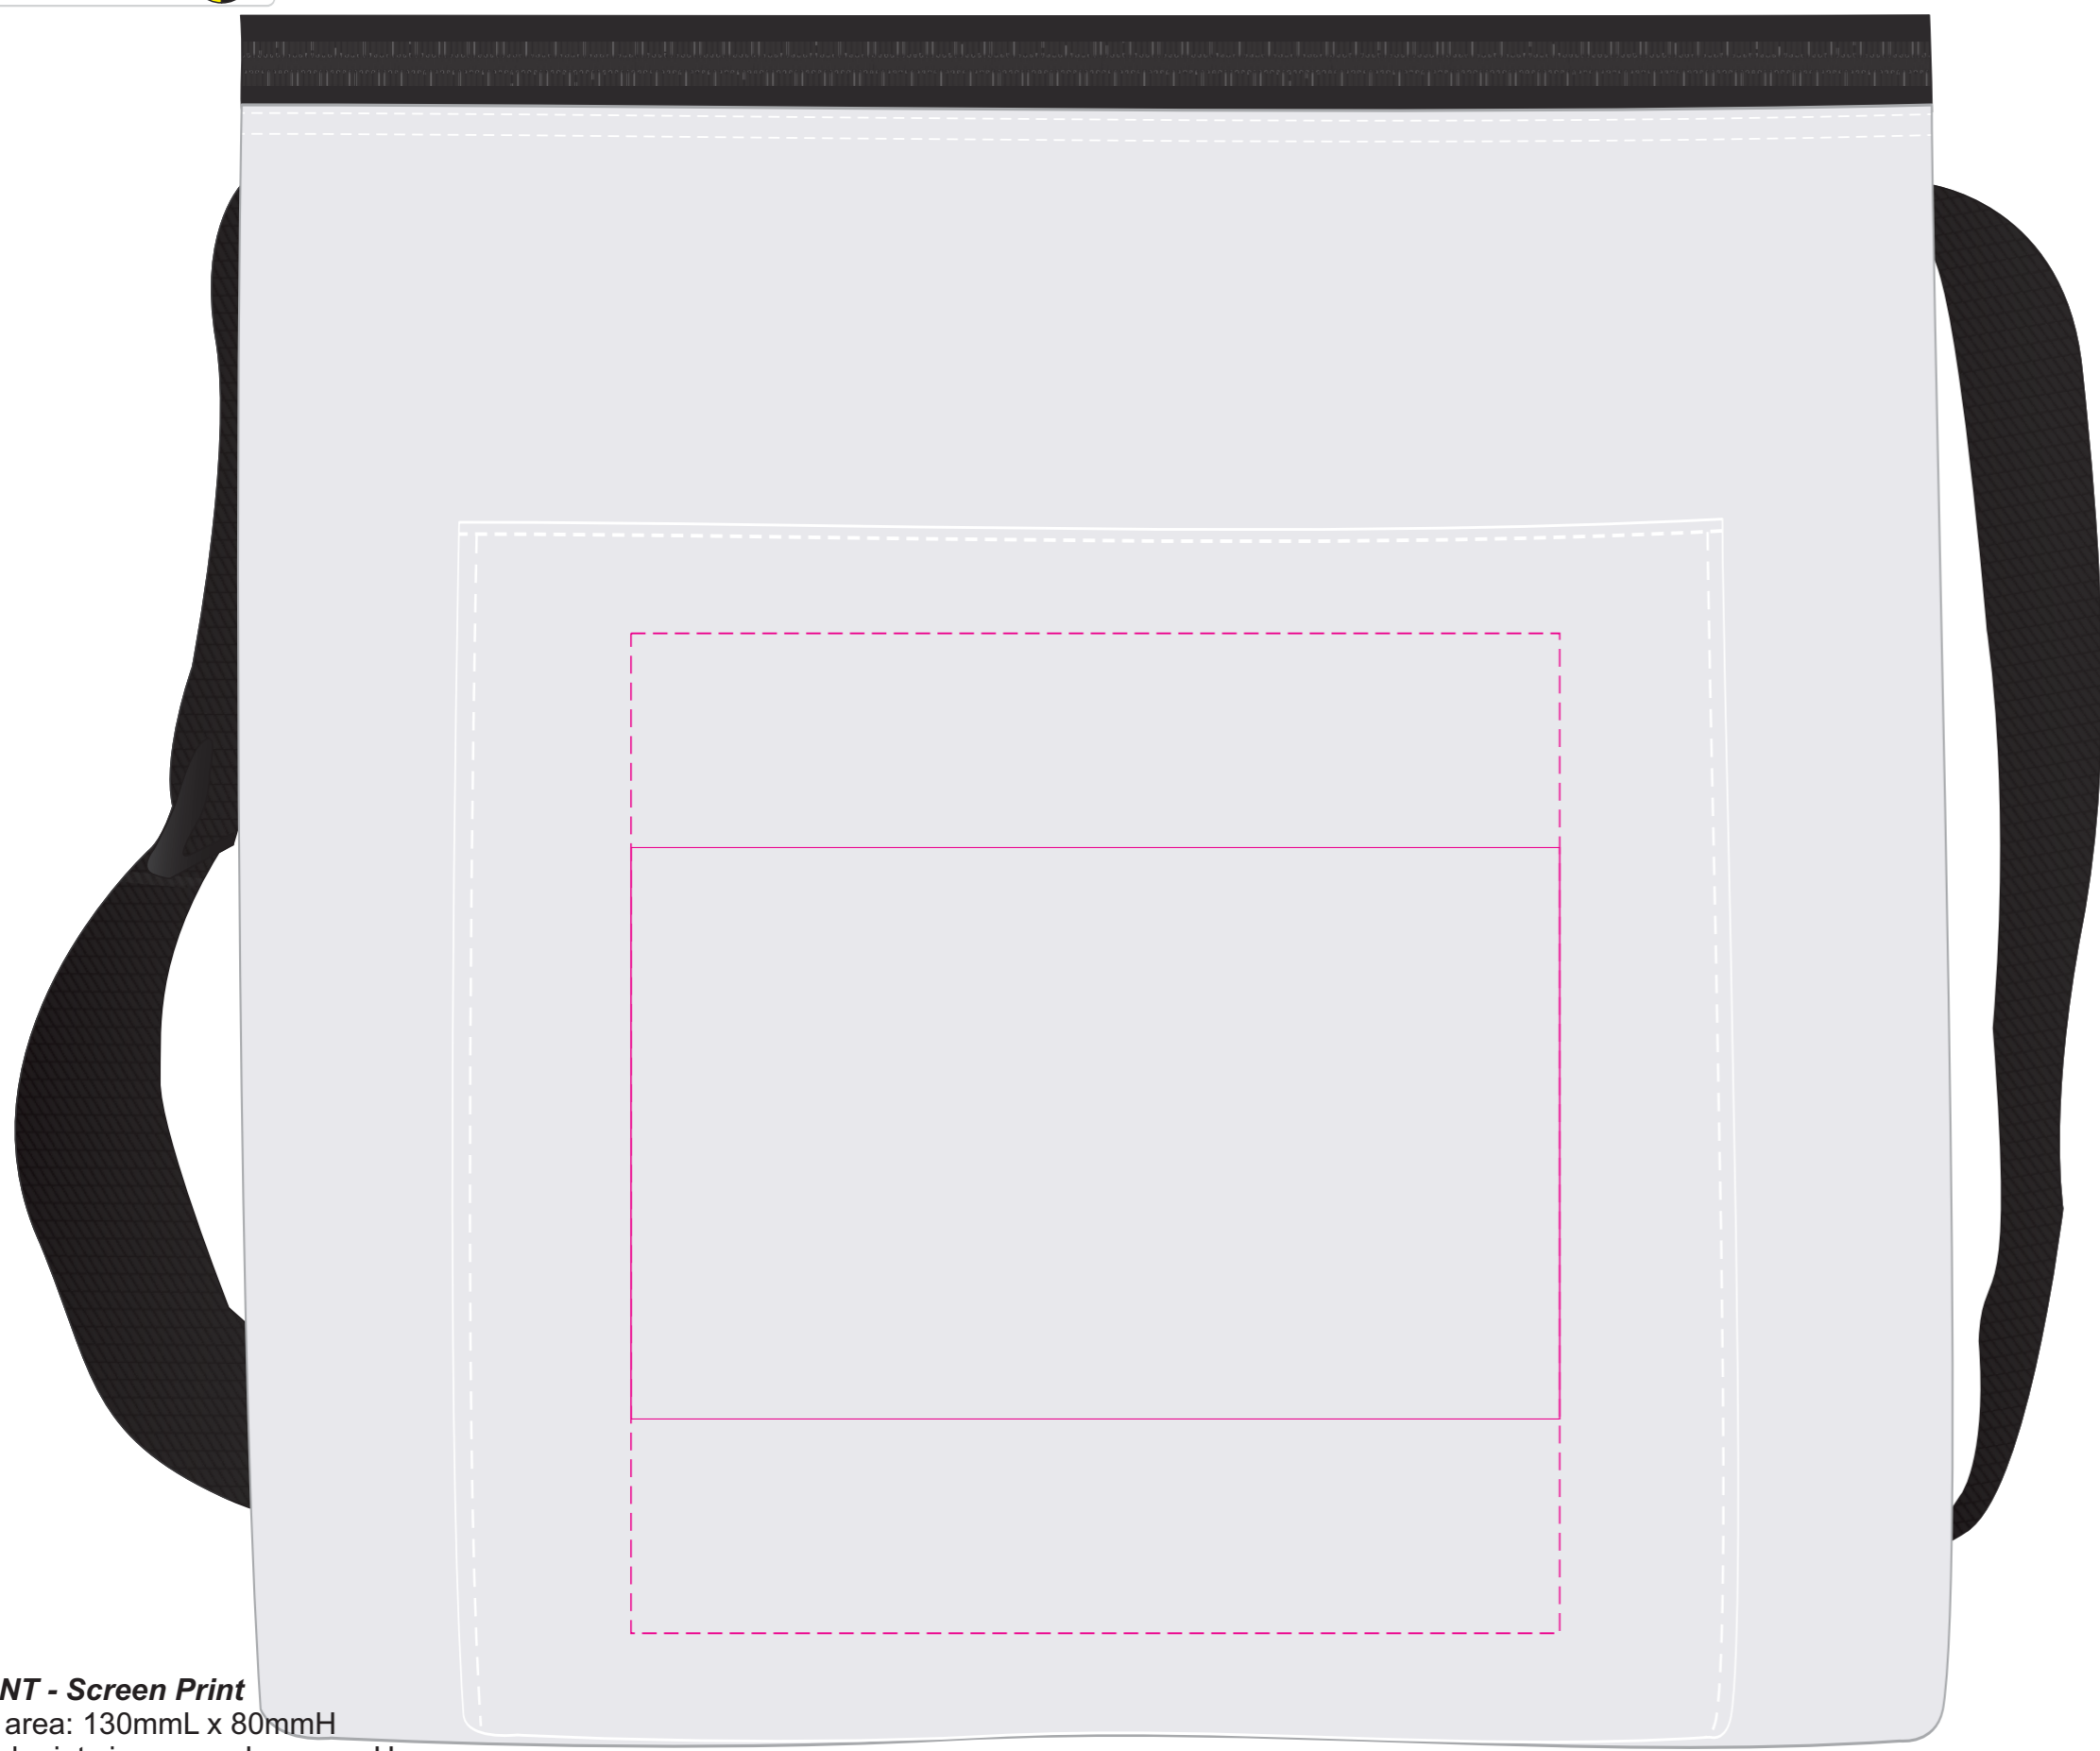

CMYK Sublimation Available on White only  C M Y K

CMYK Direct Digital  C M Y K

Pad Print  PMS XXXc

Roll Print  PMS XXXc

Below showing at 50% of size

Screen Print  PMS  
XXXc

Nucolour Transfer 

Below at 15% of actual size

**FRONT - Screen Print**  
Print area: 130mmL x 80mmH  
Actual print size: xxmmL x xxmmH

**FRONT - Nucolour**  
Print area: 130mmL x 140mmH  
Actual print size: xxmmL x xxmmH

Finished print area - Transfer   
Finished print area - Screen 

***(Film)***

***Full Colour Design at 100% size***

***White Layer***

Below at 15% of actual size

**LID - Screen Print**  
Print area: 150mmL x 80mmH  
Actual print size: xxmmL x xxmmH

***(Film)***

Pad Print