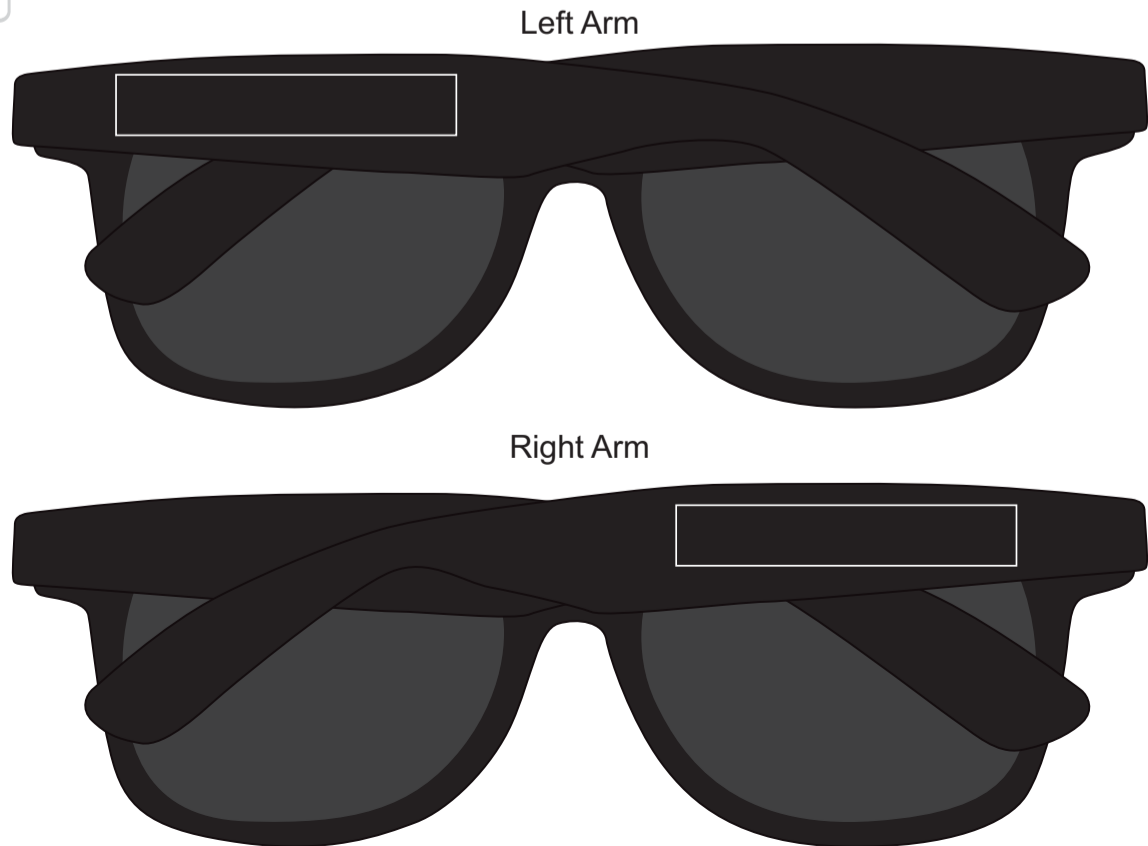

Roll

Print Area: 185mmL x 150mmH
Actual print size: xxmmL x xxmmH

Digital

Print Area: 30mmL x 70mmH
Actual print size: xxmmL x xxmmH

Finished print area - Roll Print
Finished print area - Digital Print

Pad Print

PMS
XXXc