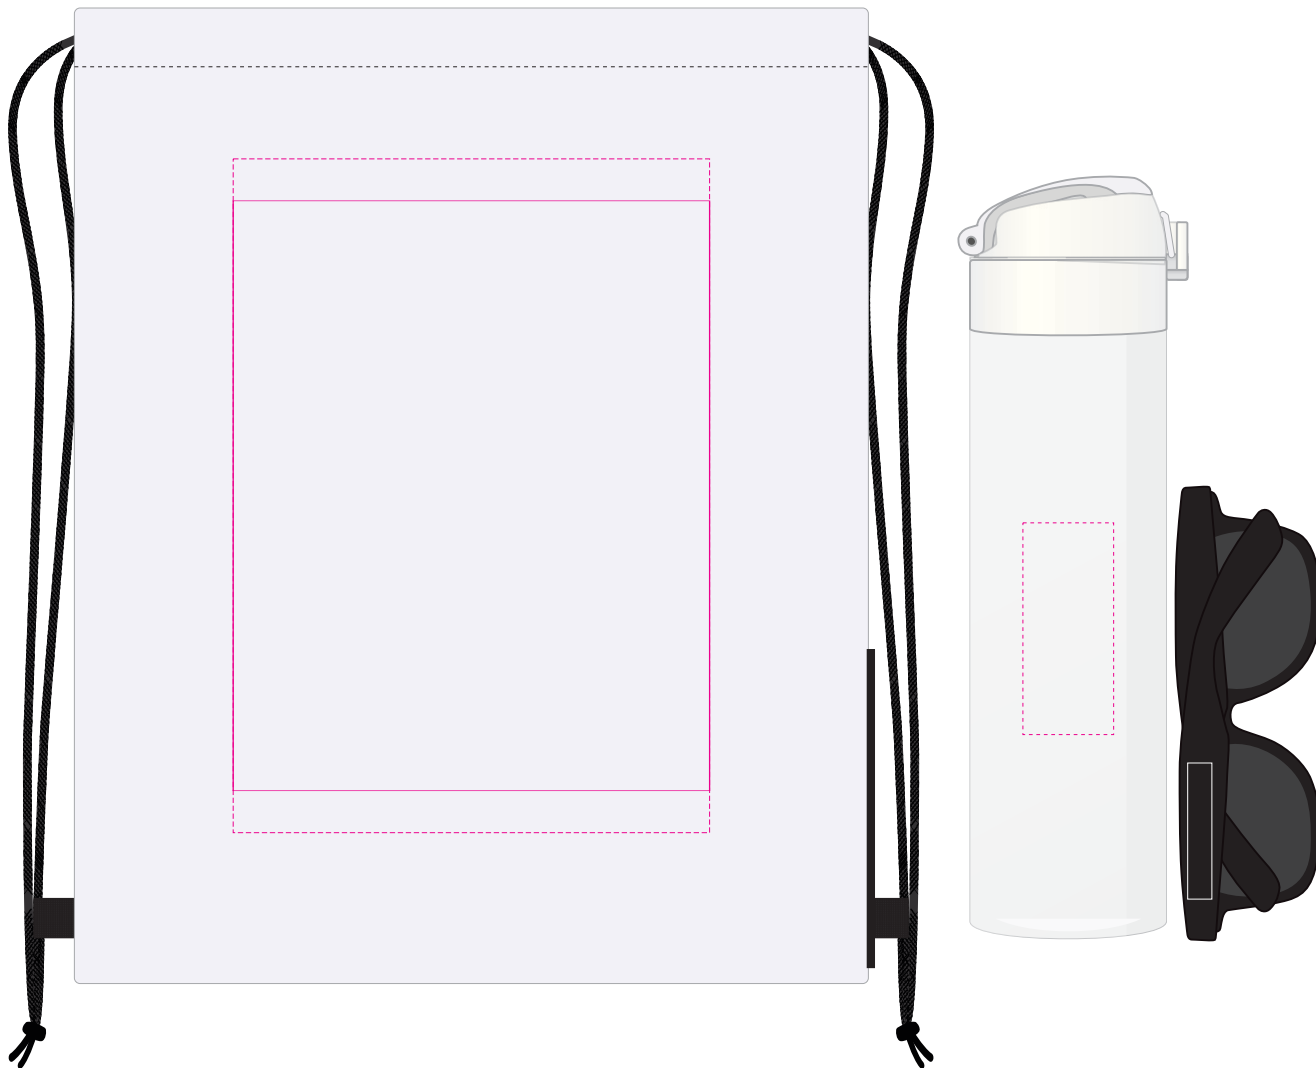

LL8288 - Adventure Kit - Pronto Drawstring Bag: Rio Bottle & Sunglasses:

Screen Print  PMS XXXc

Nucolour Transfer 

Roll Print  PMS XXXc

Digital 

Pad Print  PMS XXXc

Bottles and Sunglasses packed into Bags

Screen Print

PMS  
XXXc

Nucolour Transfer

Design area showing at 100%

Showing at 10%

**SCREEN PRINT  
Bag**

Print area: 210mmL x 260mmH  
Actual print size:

**Pouch**

Print area: 100mmL x 100mmH  
Actual print size:

**NUCOLOUR  
Bag**

Print area: 210mmL x 297mmH  
Actual print size:

**Pouch**

Print area: 100mmL x 100mmH  
Actual print size:

Finished print area - Screen Print (solid magenta line)  
Finished print area - Nucolour (dashed magenta line)