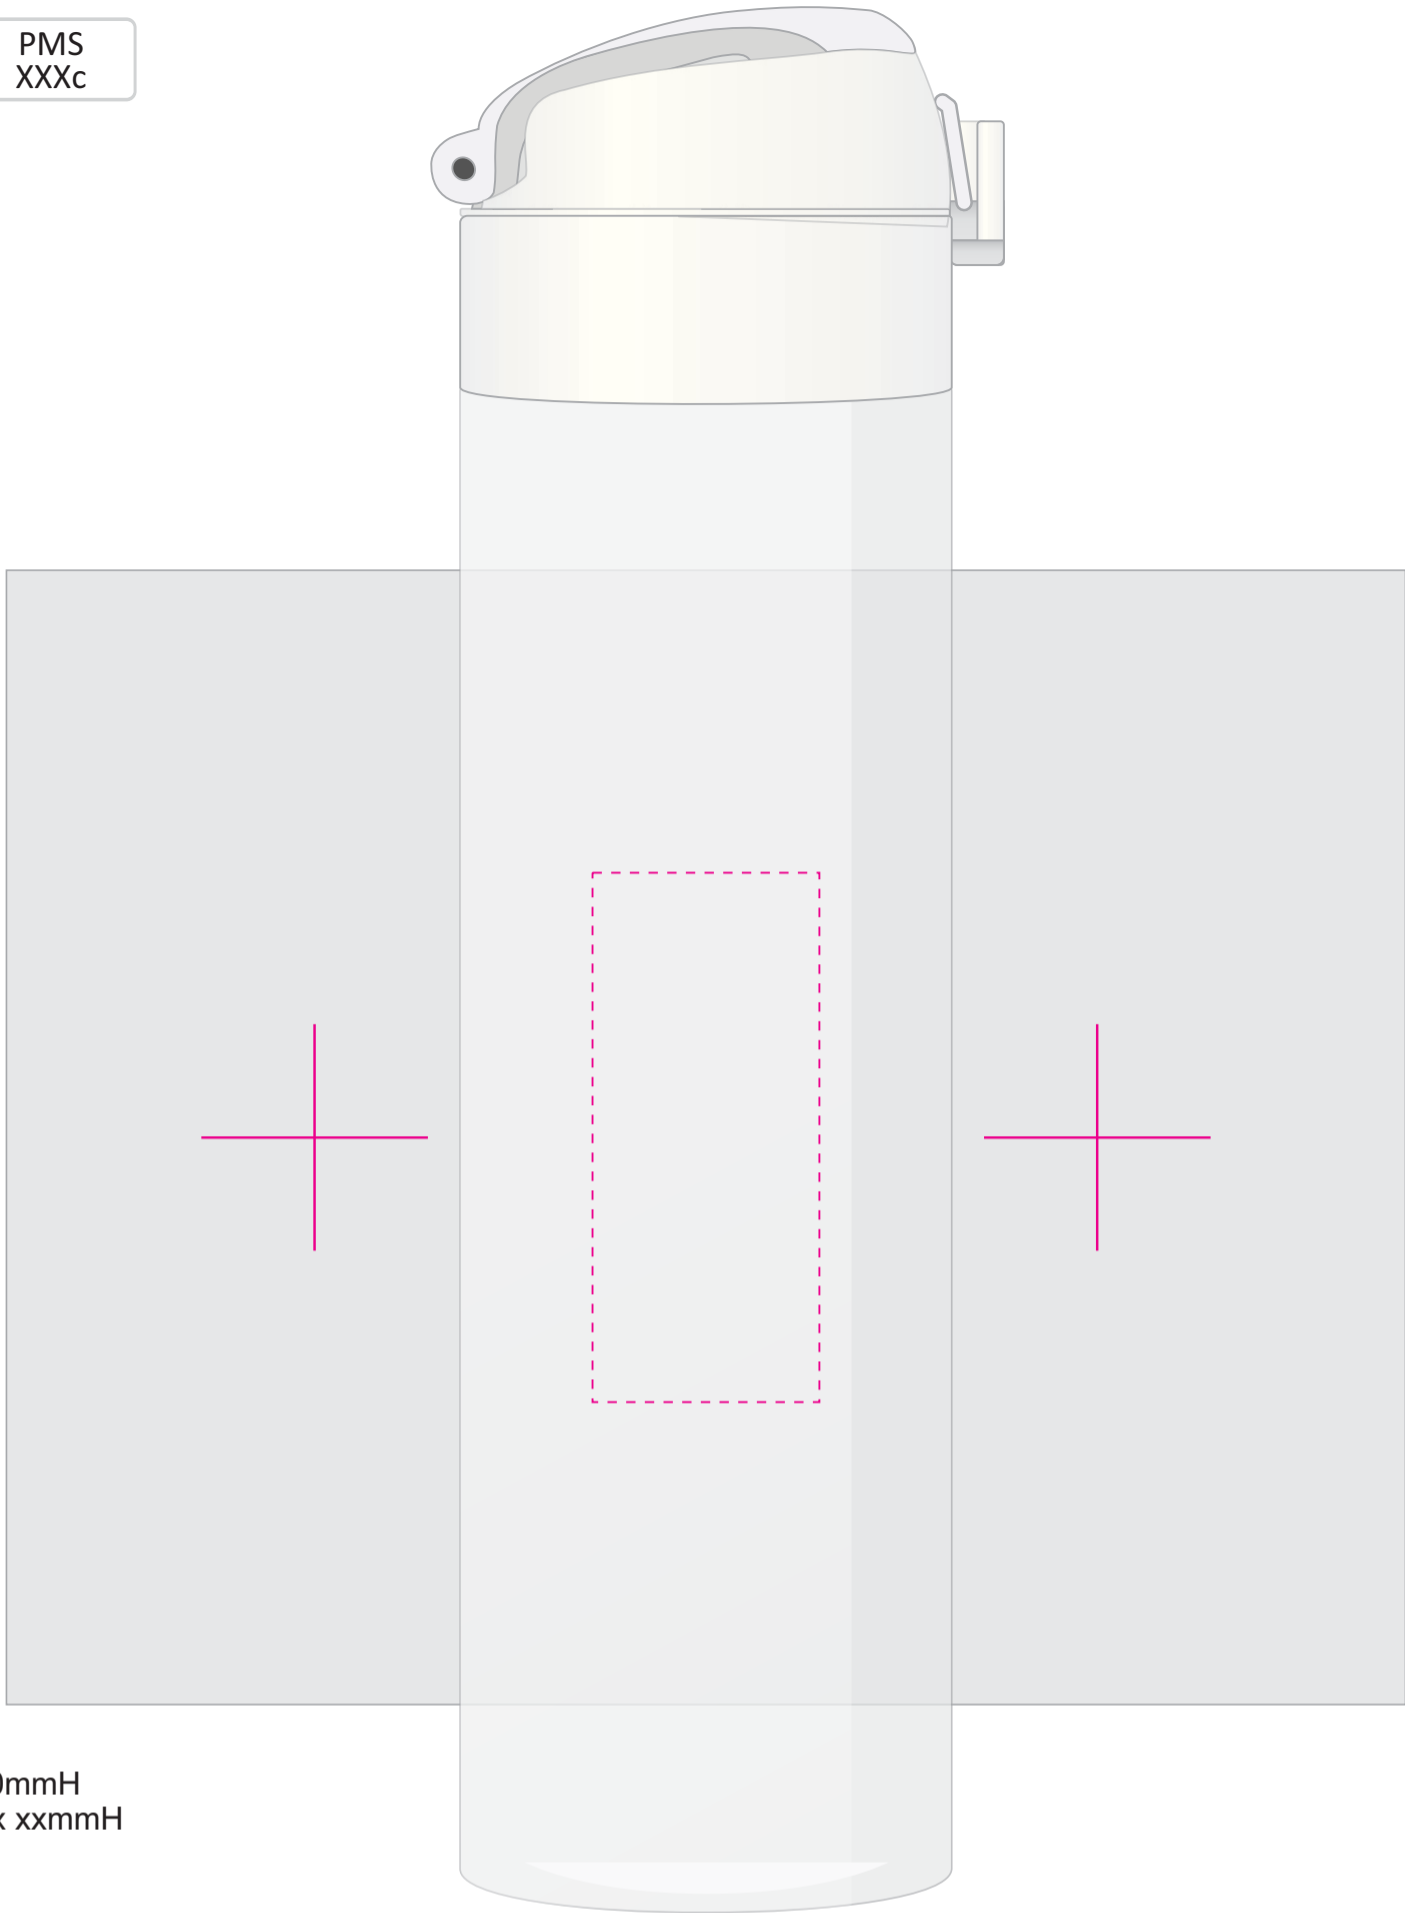

PMS  
XXXc

Nucolour Transfer

Design area showing at 100%

Showing at 10%

**SCREEN PRINT  
Bag**

Print area: 210mmL x 260mmH  
Actual print size:

**Pouch**

Print area: 100mmL x 100mmH  
Actual print size:

**NUCOLOUR  
Bag**

Print area: 210mmL x 297mmH  
Actual print size:

**Pouch**

Print area: 100mmL x 100mmH  
Actual print size:

Finished print area - Screen Print (solid magenta line)  
Finished print area - Nucolour (dashed magenta line)

Roll Print

PMS  
XXXc

Digital

Showing at 20%

Roll

Print Area: 185mmL x 150mmH  
Actual print size: xxmmL x xxmmH

Digital

Print Area: 30mmL x 70mmH  
Actual print size: xxmmL x xxmmH