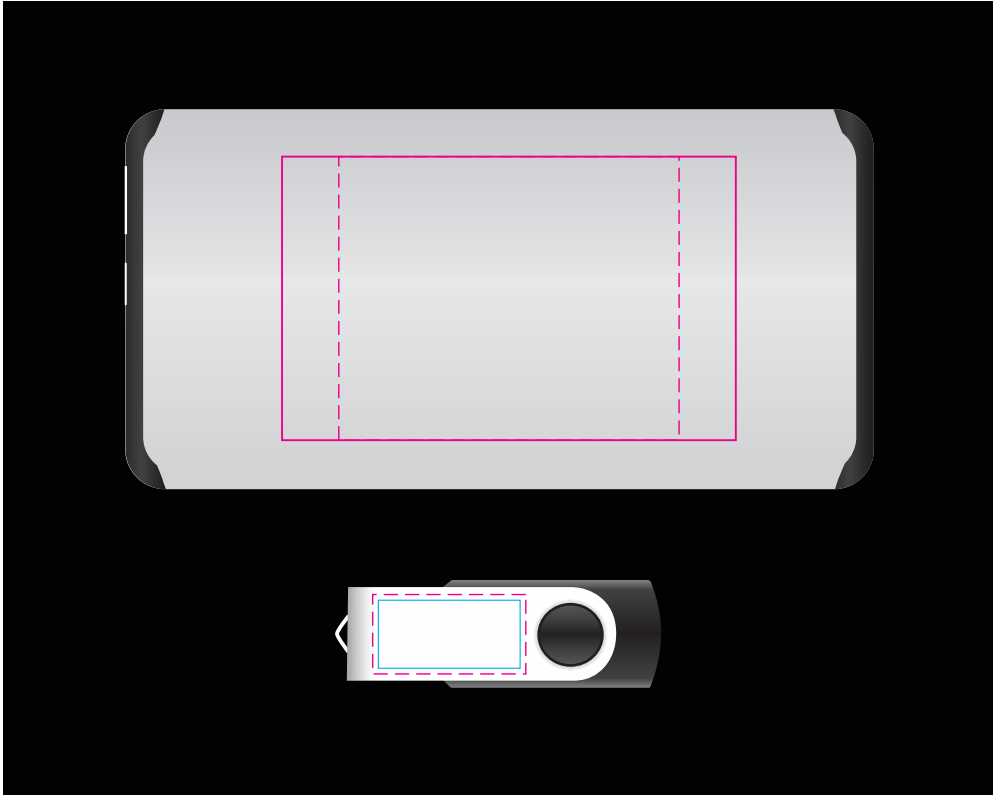

Logo Here

Job # XXXXXX  
Cust # XXXX-XC

**LL8276 - Jewel Gift Set - Superior Gift box: Black Matrix Power Bank: & Swivel Flash Drive:**

Pad Print  PMS XXXc

CMYK Direct Digital 

Showing at approx 75% of size

Gift Box Lid

Pad Print  PMS XXXc

**Gift box**

Print Area: 60mmL x 60mmH  
Actual print size: xxmmL x xxmmH

Finished print area 

Pad Print  PMS XXXc  
CMYK Direct Digital  C M Y K  
Laser Engrave 

**Laser/Digital - Powerbank**

Print Area: 80mmL x 50mmH  
Actual print size: xxmmL x xxmmH

**Pad - Powerbank**

Print Area: 60mmL x 50mmH  
Actual print size: xxmmL x xxmmH

Finished print area - Laser/Digital   
Finished print area - Pad 

Print Area: 388mmL x 170mmH

Actual print size: xxmmL x xxmmH

Max print area for copy & text   
Finished print area   
Folds 