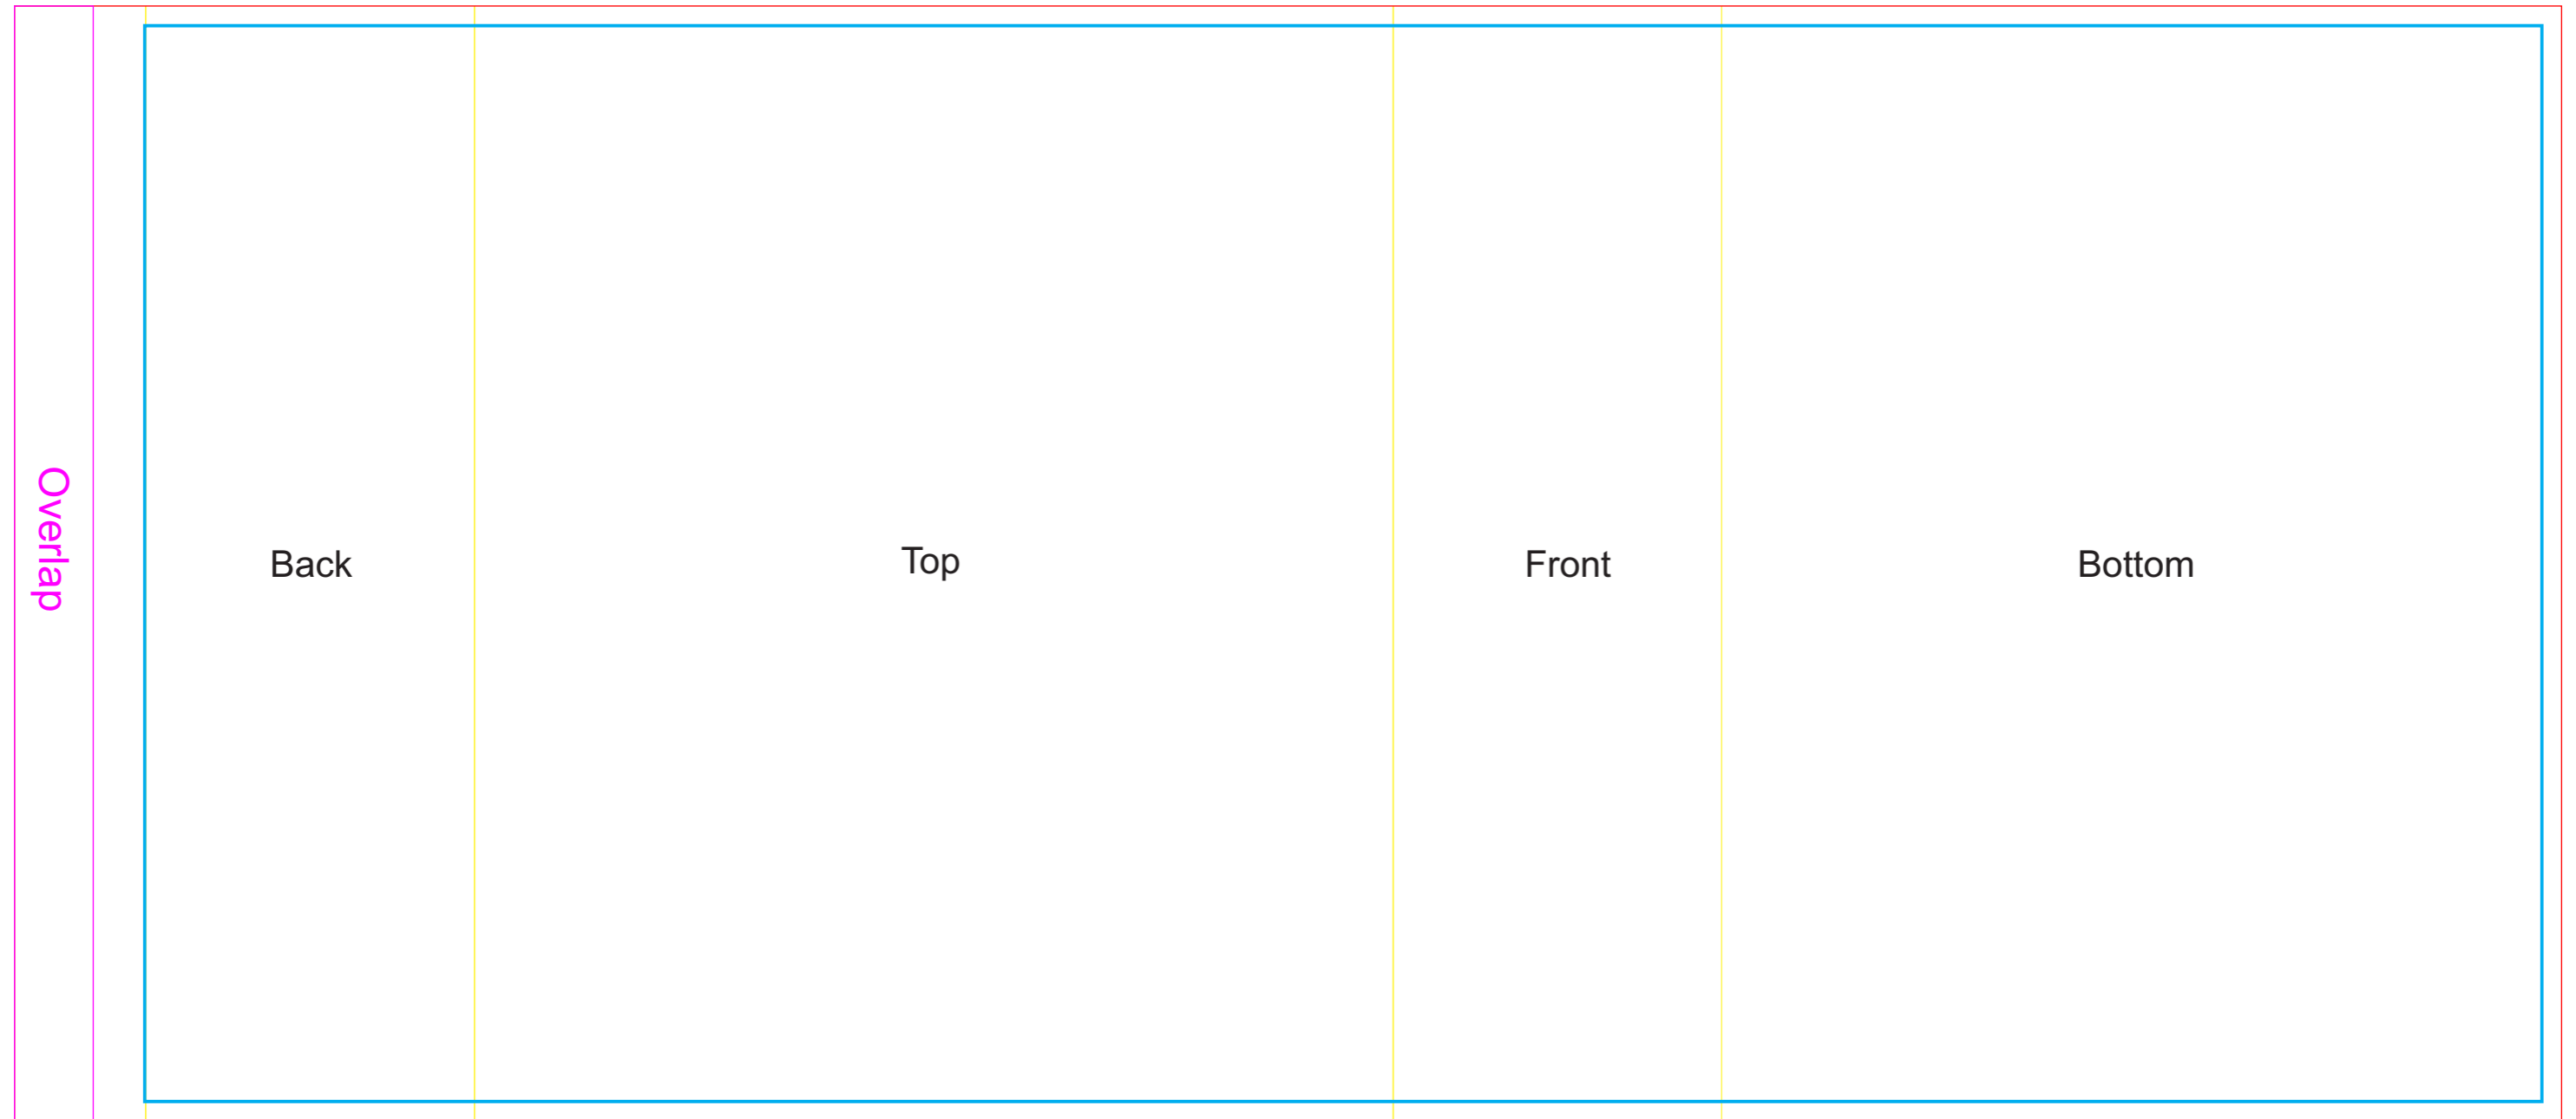

Sleeve

Print Area: 388mmL x 170mmH

Actual print size: xxmmL x xxmmH

Max print area for copy & text
Finished print area
Folds