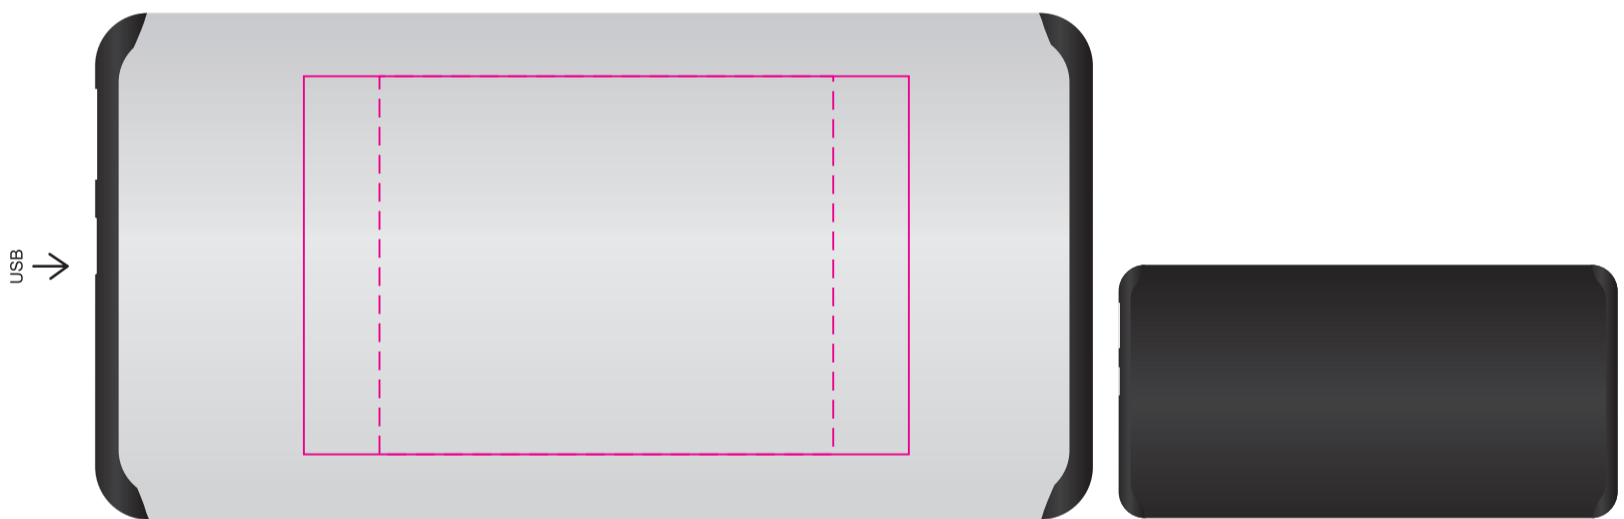

Gift Box Lid

Pad Print  PMS XXXc

**Gift box**

Print Area: 60mmL x 60mmH  
Actual print size: xxmmL x xxmmH

Finished print area 

Pad Print  PMS XXXc  
CMYK Direct Digital  C M Y K  
Laser Engrave 

**Laser/Digital - Powerbank**

Print Area: 80mmL x 50mmH  
Actual print size: xxmmL x xxmmH

**Pad - Powerbank**

Print Area: 60mmL x 50mmH  
Actual print size: xxmmL x xxmmH

Finished print area - Laser/Digital   
Finished print area - Pad 

Print Area: 388mmL x 170mmH

Actual print size: xxmmL x xxmmH

Max print area for copy & text   
Finished print area   
Folds 