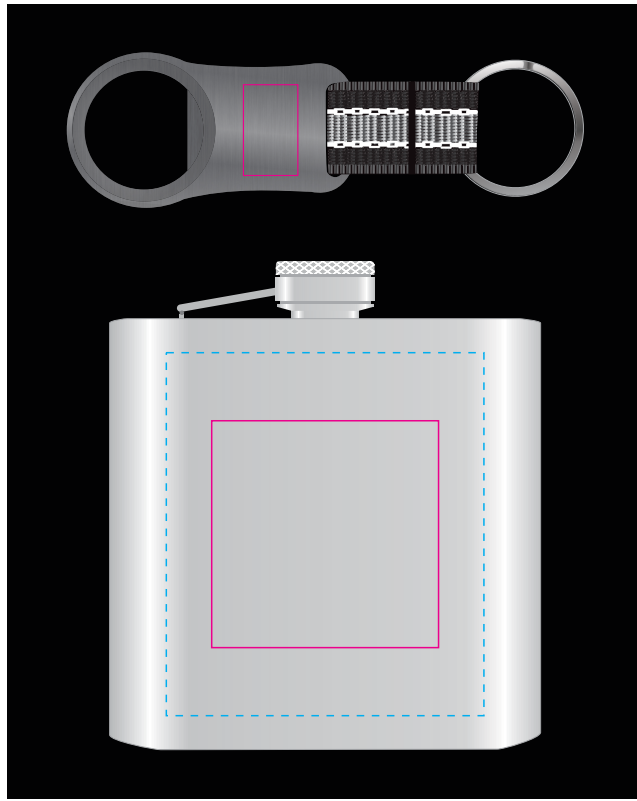

LL8275 - Fusion Gift Set - Superior Gift box: *Black*, Stainless Steel Hip Flask: *Silver*, Arvo Bottle Opener: *Aluminium*

- Laser Engrave 
- Pad Print  PMS XXXc
- CMYK Direct Digital 

Below showing 60% of actual size

Pad Print  PMS XXXc

Pad
Print area: 60mmL x 60mmH
Actual print size: xxmmL x xxmmH

Finished print area - Pad 

Laser Engrave 

Pad Print  PMS XXXc

Laser
Print area: 70mmL x 80mmH
Actual print size: xxmmL x xxmmH

Pad
Print area: 50mmL x 50mmH
Actual print size: xxmmL x xxmmH

Finished print area - Laser 
Finished print area - Pad 

Laser Engrave 

Pad Print  PMS XXXc

Laser
Print area: 20mmL x 12mmH
Actual print size: xxmmL x xxmmH

Pad
Print area: 20mmL x 12mmH
Actual print size: xxmmL x xxmmH

Finished print area - Laser/Pad 

Sleeve

Print Area: 388mmL x 170mmH

Actual print size: xxmmL x xxmmH

Max print area for copy & text 

Finished print area 