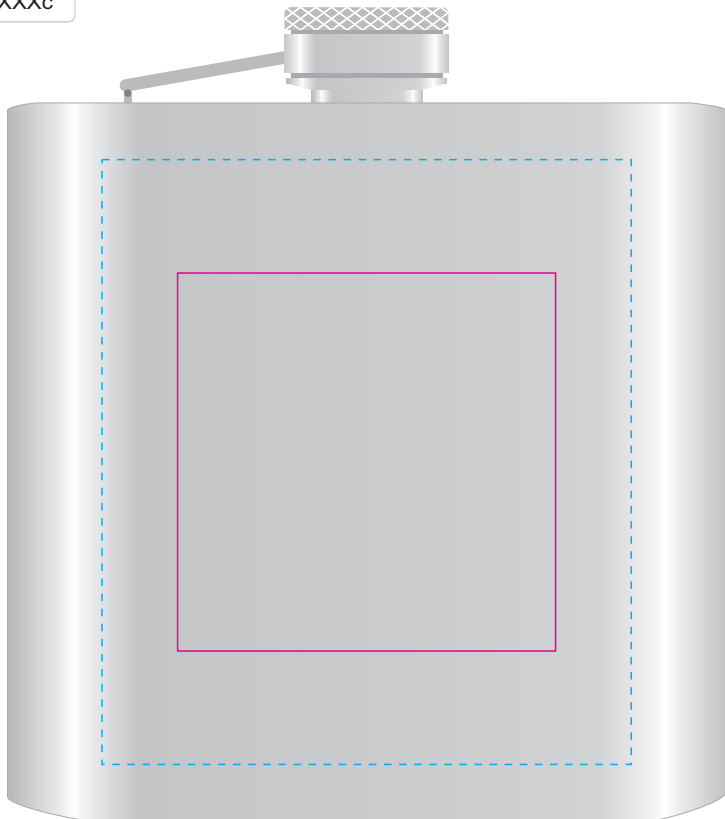

LL8275 - Fusion Gift Set - Superior Gift box: *Black*, Stainless Steel Hip Flask: *Silver*, Arvo Bottle Opener: *Aluminium*

- Laser Engrave 
- Pad Print  PMS XXXc
- CMYK Direct Digital 

Below showing 60% of actual size

Pad Print  PMS XXXc

Pad
Print area: 60mmL x 60mmH
Actual print size: xxmmL x xxmmH

Finished print area - Pad 

Laser Engrave 

Pad Print  PMS XXXc

Laser
Print area: 70mmL x 80mmH
Actual print size: xxmmL x xxmmH

Pad
Print area: 50mmL x 50mmH
Actual print size: xxmmL x xxmmH

Finished print area - Laser 
Finished print area - Pad 

Laser Engrave 

Pad Print  PMS XXXc

Laser
Print area: 20mmL x 12mmH
Actual print size: xxmmL x xxmmH

Pad
Print area: 20mmL x 12mmH
Actual print size: xxmmL x xxmmH

Finished print area - Laser/Pad 

Sleeve

Print Area: 388mmL x 170mmH

Actual print size: xxmmL x xxmmH

Max print area for copy & text 

Finished print area 