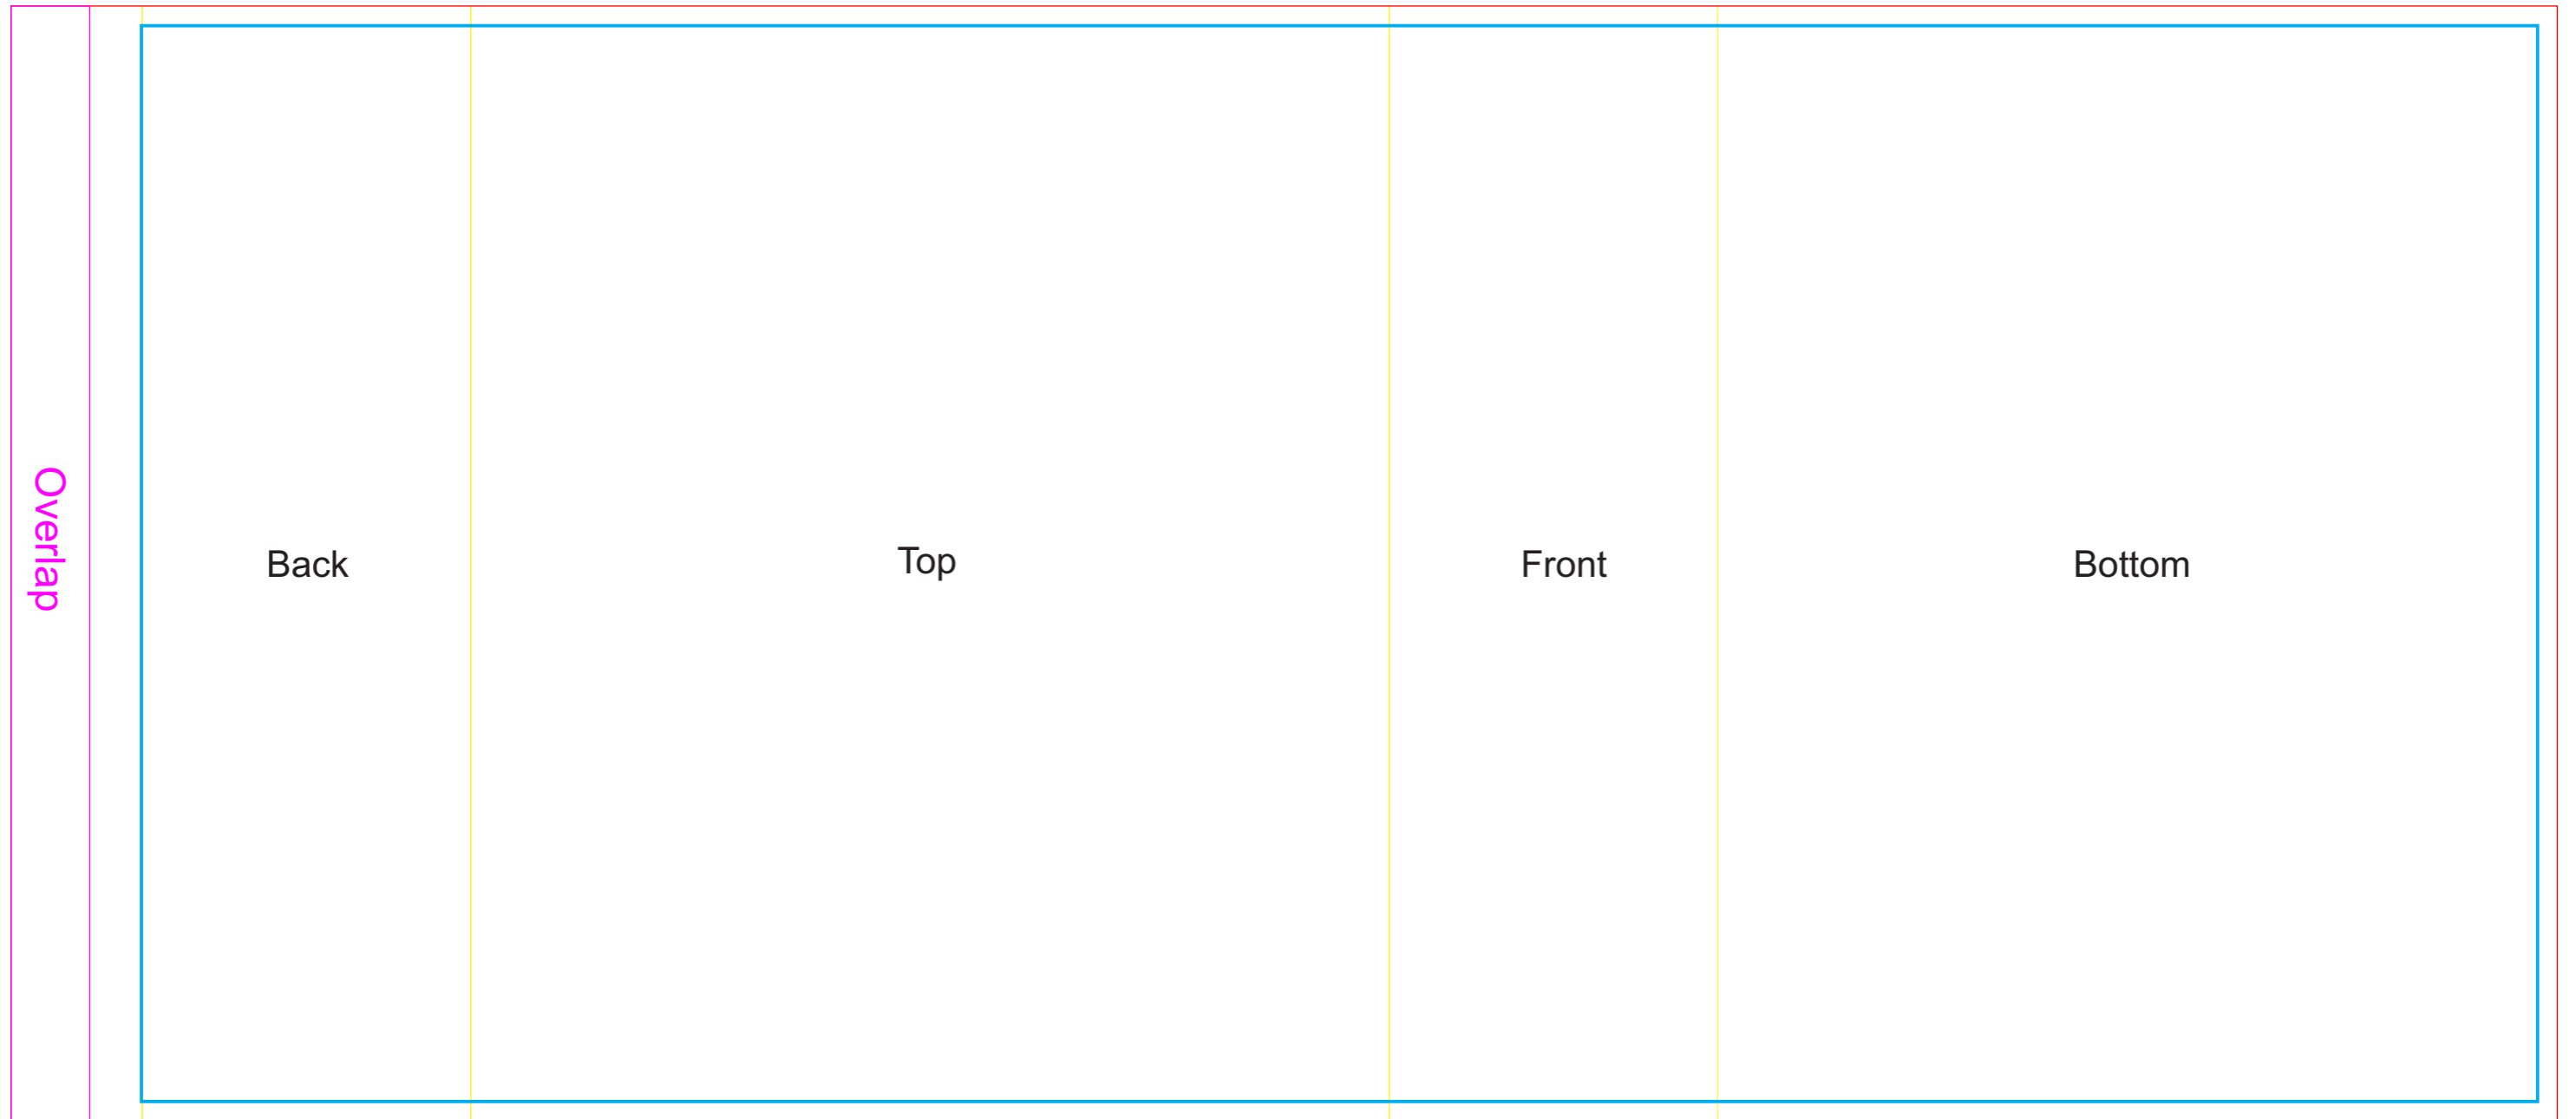

Pad Print  PMS XXXc

Pad
Print area: 60mmL x 60mmH
Actual print size: xxmmL x xxmmH

Finished print area - Pad 

Laser Engrave 

Pad Print  PMS XXXc

Laser
Print area: 70mmL x 80mmH
Actual print size: xxmmL x xxmmH

Pad
Print area: 50mmL x 50mmH
Actual print size: xxmmL x xxmmH

Finished print area - Laser 
Finished print area - Pad 

Laser Engrave 

Pad Print  PMS XXXc

Laser
Print area: 20mmL x 12mmH
Actual print size: xxmmL x xxmmH

Pad
Print area: 20mmL x 12mmH
Actual print size: xxmmL x xxmmH

Finished print area - Laser/Pad 

Sleeve

Print Area: 388mmL x 170mmH

Actual print size: xxmmL x xxmmH

Max print area for copy & text 

Finished print area 