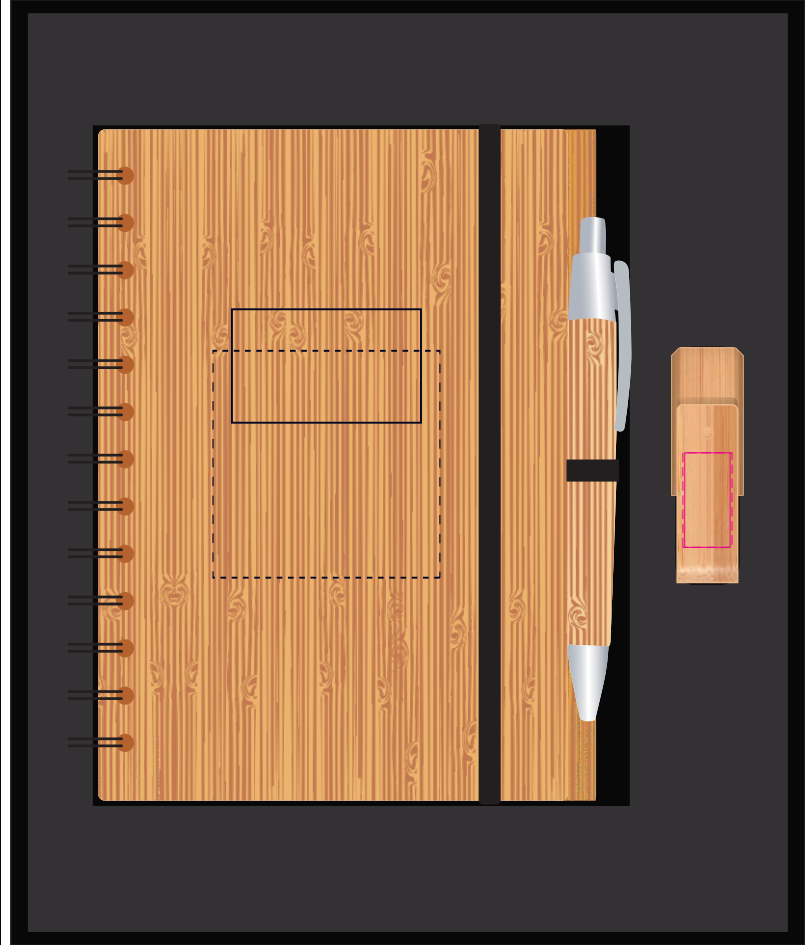

LL8271 - Sephora Gift Set - Ambassador Gift box: Black Amazon Bamboo Notebook & Bamboo Flash Drive: Natural

Screen Print PMS XXXc

Pad Print PMS XXXc

Digital 

Laser Engraved - Natural Finish

Laser Engraved

BELOW IS 50% OF SIZE

Gift Box Lid

Screen Print

PMS
XXXc

Gift box
Print Area: 130mmL x 180mmH
Actual print size: xxmmL x xxmmH

Finished print area

Pad Print

PMS
XXXc

Laser Engraved - Natural Finish

NOTEBOOK

Laser

Print Area: 50mmL x 30mmH
Actual print size: mmL x mmH

Pad

Print Area: 60mmL x 60mmH
Actual print size: mmL x mmH

Finished print area - Laser Print

Finished print area - Pad Print

Pad Print

PMS
XXXc

Laser Engraved - Natural Finish

FLASH DRIVE

Print Area: 25mmL x 12mmH
Actual print size: xxmmL x xxmmH

Print Area: 27mmL x 13mmH
Actual print size: xxmmL x xxmmH

Finished print area - Pad Print

Finished print area - Laser Engraved