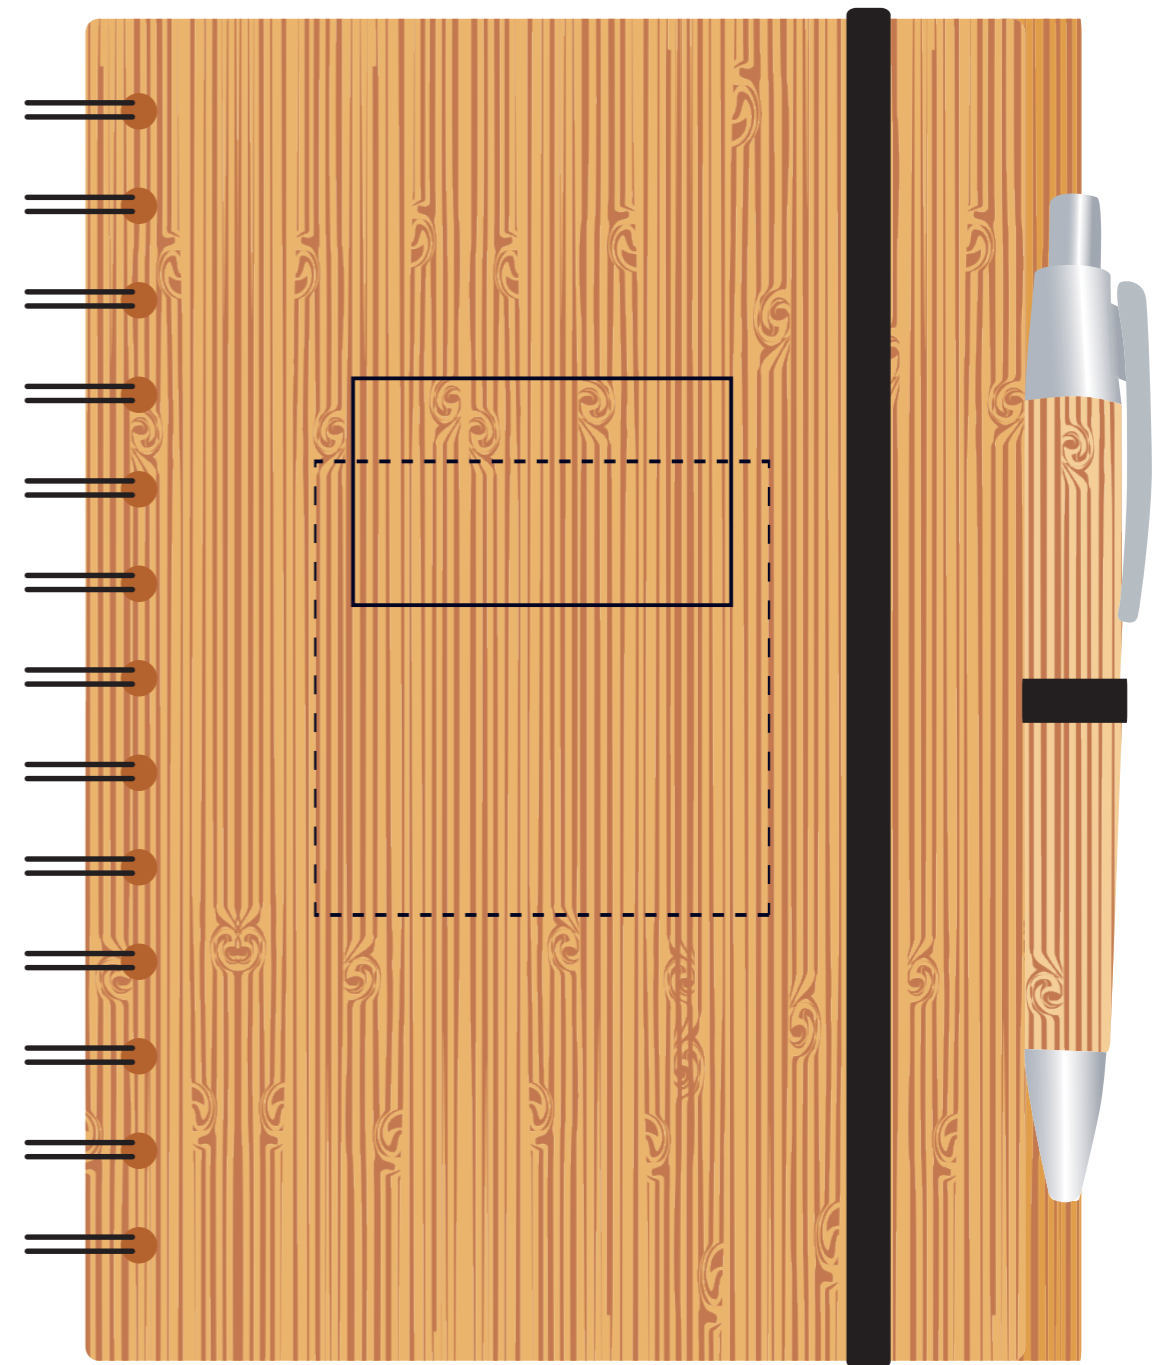

LL8271 - Sephora Gift Set - Ambassador Gift box: Black Amazon Bamboo Notebook & Bamboo Flash Drive: Natural

Screen Print PMS XXXc

Pad Print PMS XXXc

Digital 

Laser Engraved - Natural Finish

Laser Engraved

BELOW IS 50% OF SIZE

Gift Box Lid

Screen Print

PMS
XXXc

Gift box
Print Area: 130mmL x 180mmH
Actual print size: xxmmL x xxmmH

Finished print area

Pad Print

PMS
XXXc

Laser Engraved - Natural Finish

NOTEBOOK

Laser

Print Area: 50mmL x 30mmH
Actual print size: mmL x mmH

Pad

Print Area: 60mmL x 60mmH
Actual print size: mmL x mmH

Finished print area - Laser Print

Finished print area - Pad Print

Pad Print

PMS
XXXc

Laser Engraved - Natural Finish

FLASH DRIVE

Print Area: 25mmL x 12mmH
Actual print size: xxmmL x xxmmH

Print Area: 27mmL x 13mmH
Actual print size: xxmmL x xxmmH

Finished print area - Pad Print

Finished print area - Laser Engraved