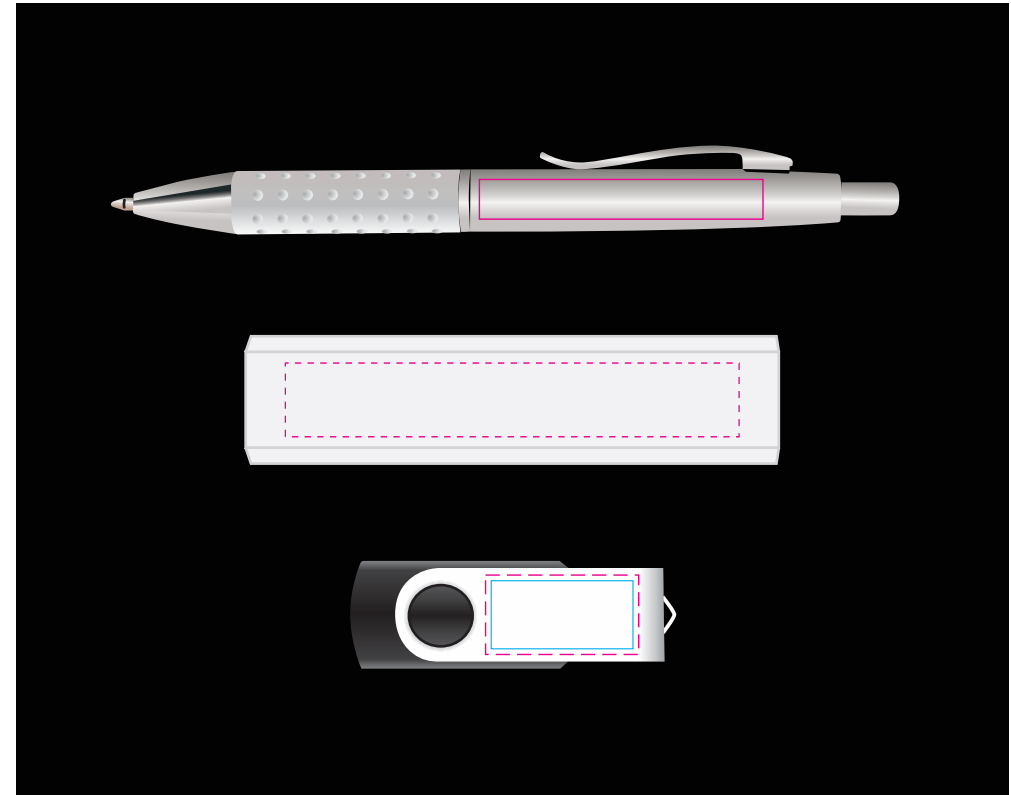

Logo Here

Job # XXXXXX  
Cust # XXXX-XC

**LL8261 - Carnival Gift Set - Superior Gift box: Black *Bling Pen: Velocity Power Bank: & Swivel Flash Drive:***

Pad Print

CMYK Direct Digital

Laser Engrave

Showing at approx 75% of size

**Standard Inclusion**

Gift Box Lid

Pad Print

**Gift box**

Print Area: 60mmL x 60mmH  
Actual print size: xxmmL x xxmmH

**Flash Drive**

Print Area: 27mmL x 14mmH  
Actual print size: xxmmL x xxmmH

**Power Bank - Pad**

Print Area: 80mmL x 13mmH  
Actual print size: xxmmL x xxmmH

**Power Bank - Laser**

Print Area: 60mmL x 13mmH  
Actual print size: xxmmL x xxmmH

**Pen**

Print Area: 50mmL x 7mmH  
Actual print size: xxmmL x xxmmH