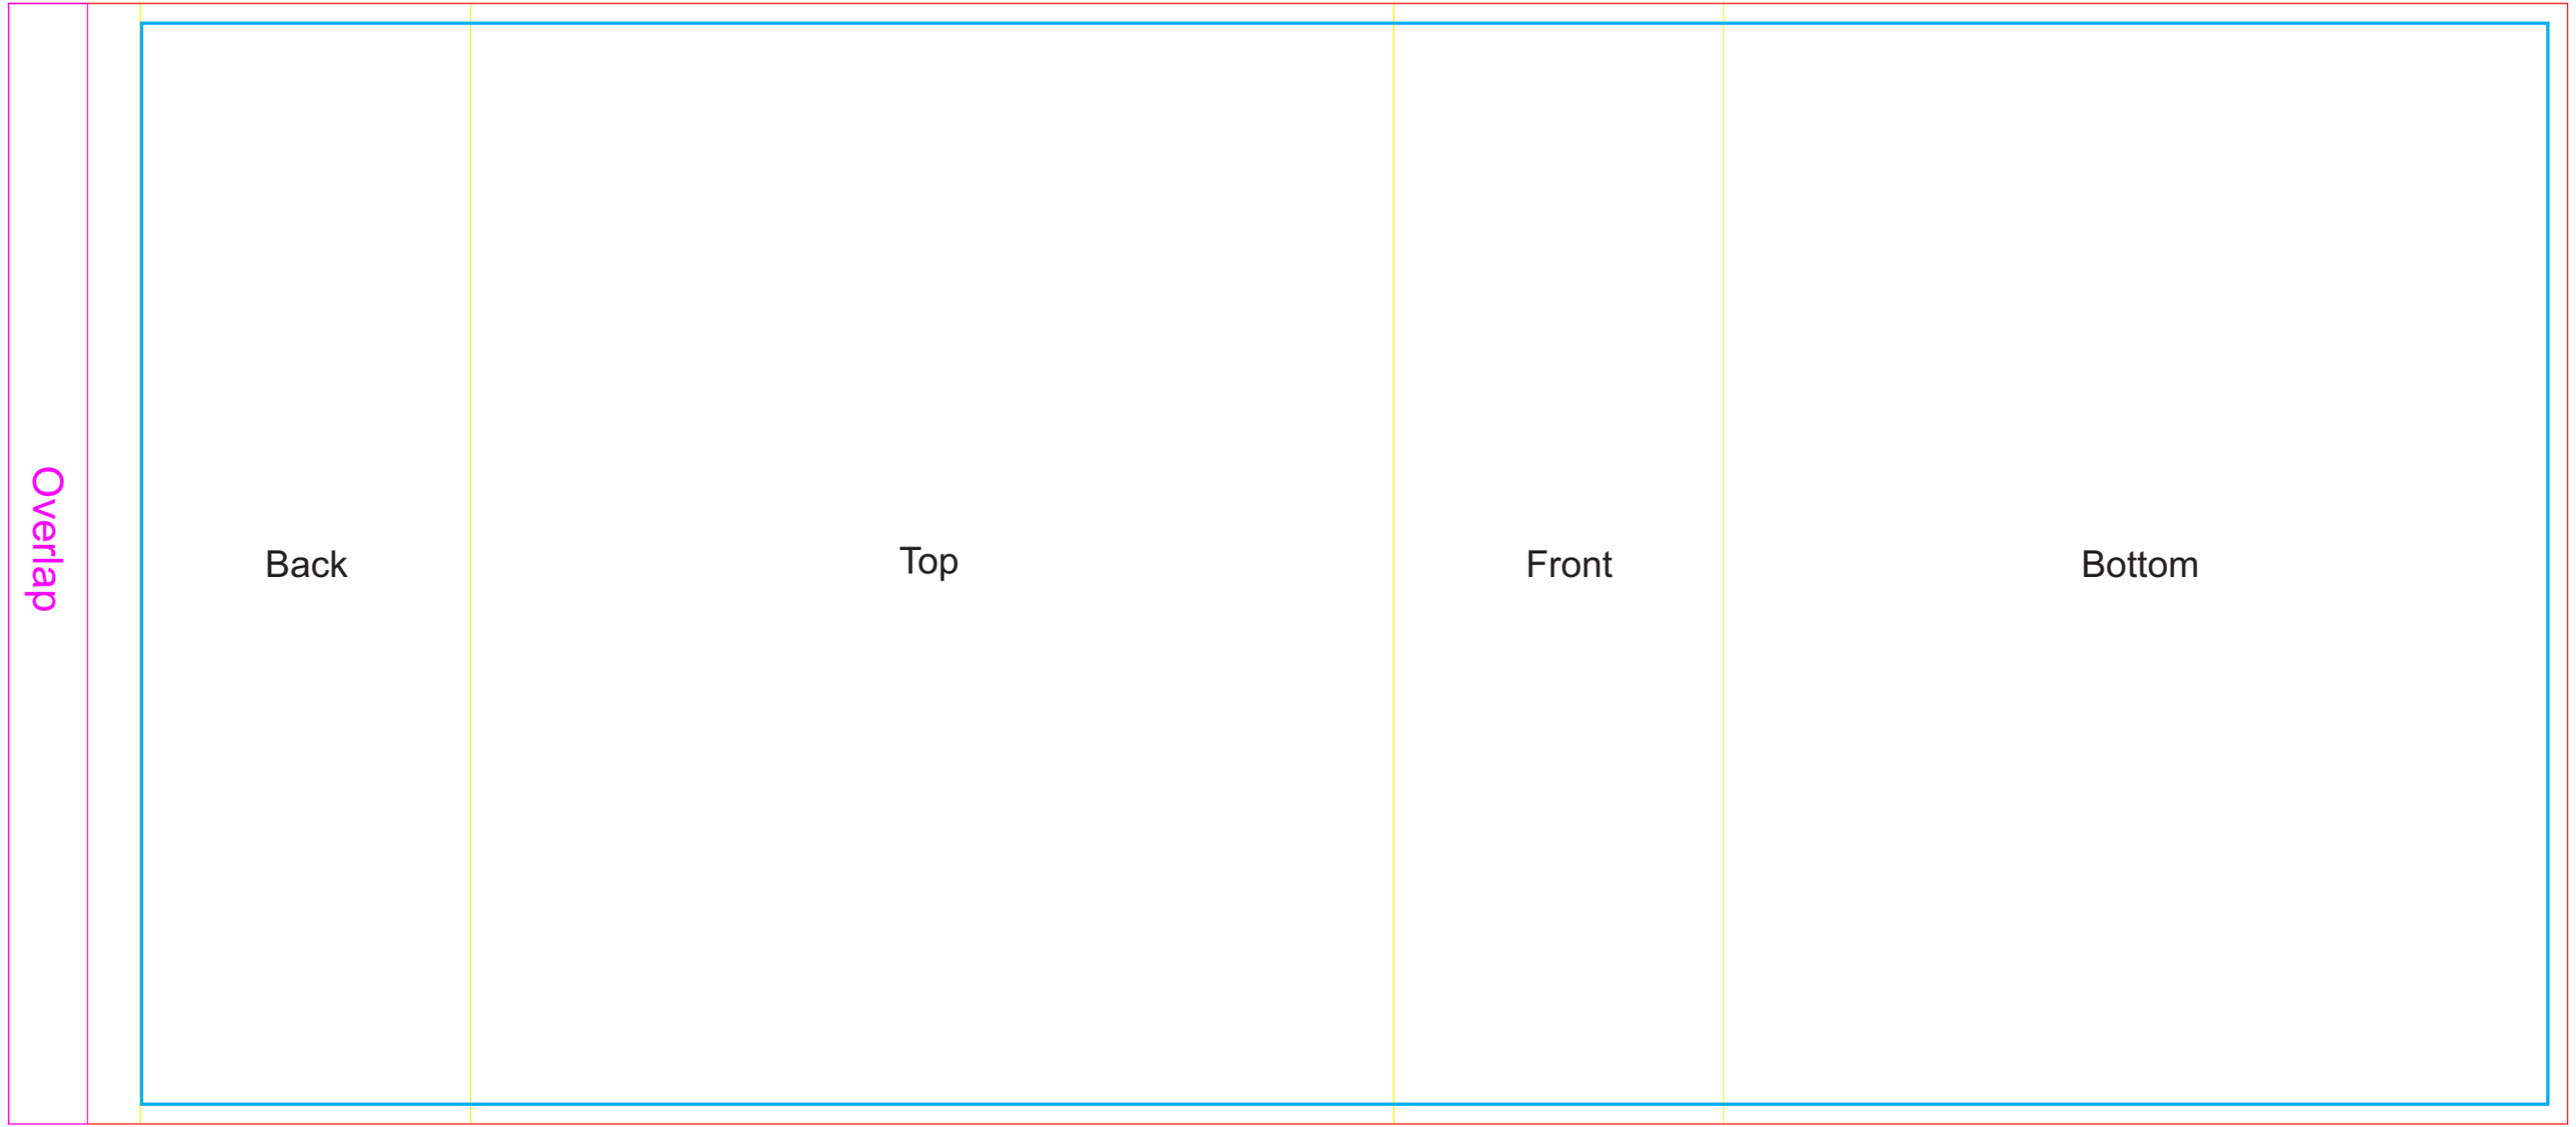

Pad

Print Area: 60mmL x 40mmH
Actual print size: xxmmL x xxmmH

Digital/Laser

Print Area: 80mmL x 40mmH
Actual print size: xxmmL x xxmmH

Finished print area - Pad Print 
Finished print area - Digital Print 

USB →

USB →

Pad Print  PMS XXXc

Laser Engrave 

Pad - Pen

Maximum Print Area: 50mmL x 7mmH
Actual print size: xxmmL x xxmmH

Laser - Pen - Min Thickness required is 0.7mm

Print Area: 50mmL x 6mmH
Actual print size: xxmmL x xxmmH

Finished print area - Pad 
Finished print area - Laser 

CMYK Direct Digital 

Laser Engrave 

Digital/Laser - Flash Drive

Print Area: 27mmL x 14mmH
Actual print size: xxmmL x xxmmH

Max area for text and copy - Digital 
Finished print area 

Sleeve
Print Area: 388mmL x 170mmH
Actual print size: xxmmL x xxmmH

Max print area for copy & text 
Finished print area 
Folds 