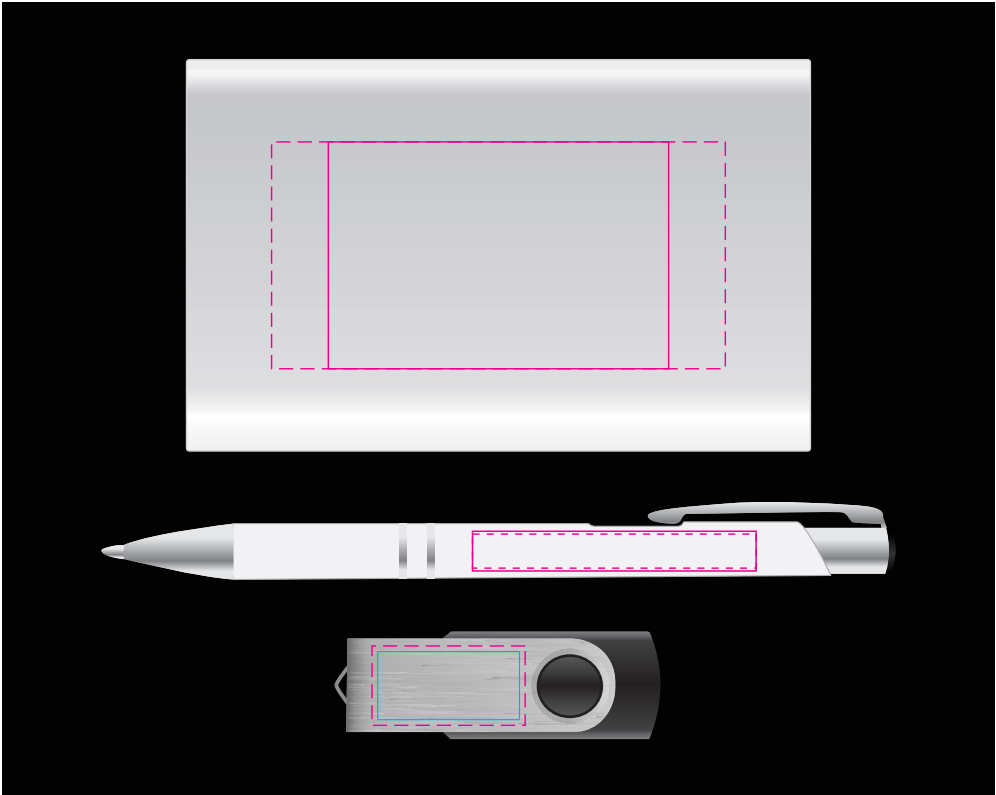

BELOW IS 75% OF SIZE

Gift Box Lid

Gift box
Print Area: 60mmL x 60mmH
Actual print size: xxmmL x xxmmH

Finished print area 

Pad Print  PMS XXXc

CMYK Direct Digital 

Laser Engrave 

USB →

Pad

Print Area: 60mmL x 40mmH
Actual print size: xxmmL x xxmmH

Digital/Laser

Print Area: 80mmL x 40mmH
Actual print size: xxmmL x xxmmH

Finished print area - Pad Print 
Finished print area - Digital Print 

USB →

USB →

Pad Print  PMS XXXc

Laser Engrave 

Pad - Pen

Maximum Print Area: 50mmL x 7mmH
Actual print size: xxmmL x xxmmH

Laser - Pen - Min Thickness required is 0.7mm

Print Area: 50mmL x 6mmH
Actual print size: xxmmL x xxmmH

Sleeve
Print Area: 388mmL x 170mmH
Actual print size: xxmmL x xxmmH

Max print area for copy & text 
Finished print area 
Folds 