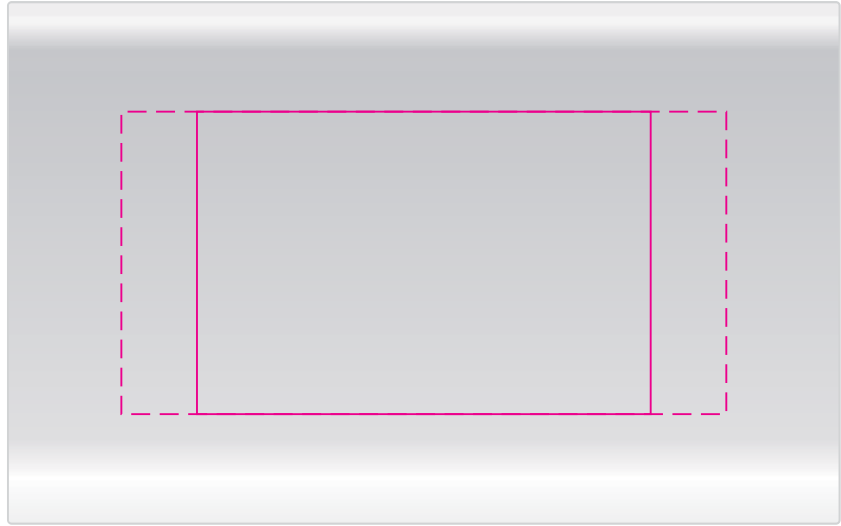

BELOW IS 75% OF SIZE

Gift Box Lid

Gift box
Print Area: 60mmL x 60mmH
Actual print size: xxmmL x xxmmH

Finished print area 

Pad Print  PMS XXXc

CMYK Direct Digital 

Laser Engrave 

USB →

Pad

Print Area: 60mmL x 40mmH
Actual print size: xxmmL x xxmmH

Digital/Laser

Print Area: 80mmL x 40mmH
Actual print size: xxmmL x xxmmH

Finished print area - Pad Print 
Finished print area - Digital Print 

USB →

USB →

Pad Print  PMS XXXc

Laser Engrave 

Pad - Pen

Maximum Print Area: 50mmL x 7mmH
Actual print size: xxmmL x xxmmH

Laser - Pen - Min Thickness required is 0.7mm

Print Area: 50mmL x 6mmH
Actual print size: xxmmL x xxmmH

Sleeve
Print Area: 388mmL x 170mmH
Actual print size: xxmmL x xxmmH

Max print area for copy & text 
Finished print area 
Folds 