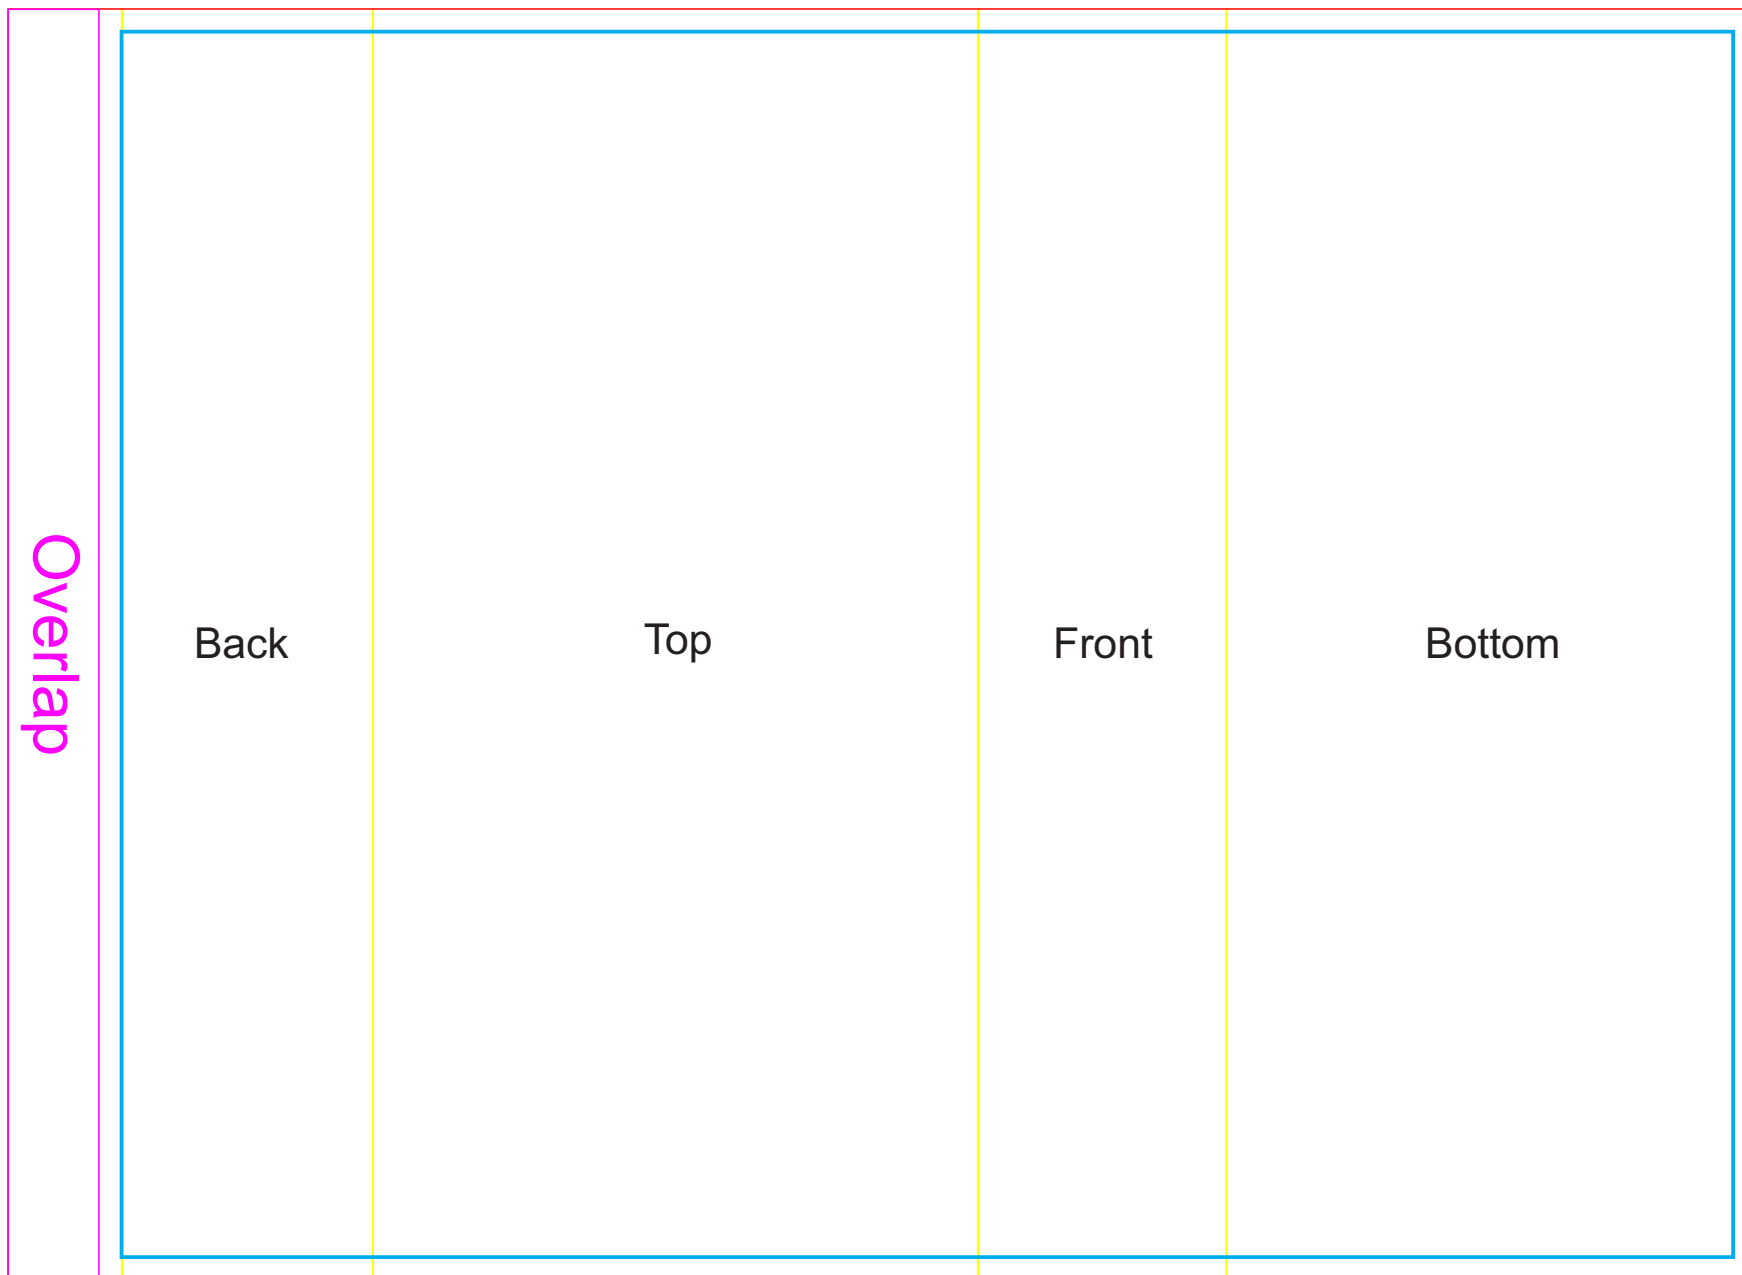

Logo Here

Job # XXXXXX
Cust # XXXX-XC

LL8246 - Fast Charge Gift Set - Black

Pad Print

PMS
XXXc

Showing at approx 75% of size

Gift Box Lid

Pad

Print Area: 60mmL x 60mmH

Actual print size: xxmmL x xxmmH

Pad Print

PMS
XXXc

Pad

Print Area: 60mmL x 60mmH

Actual print size: xxmmL x xxmmH

Sleeve

Print Area: 231.1mmL x 168mmH

Actual print size: xxmmL x xxmmH

Finished print area	
Max print area for copy & text	
Bleed Requirement - 2mm	
Folds	