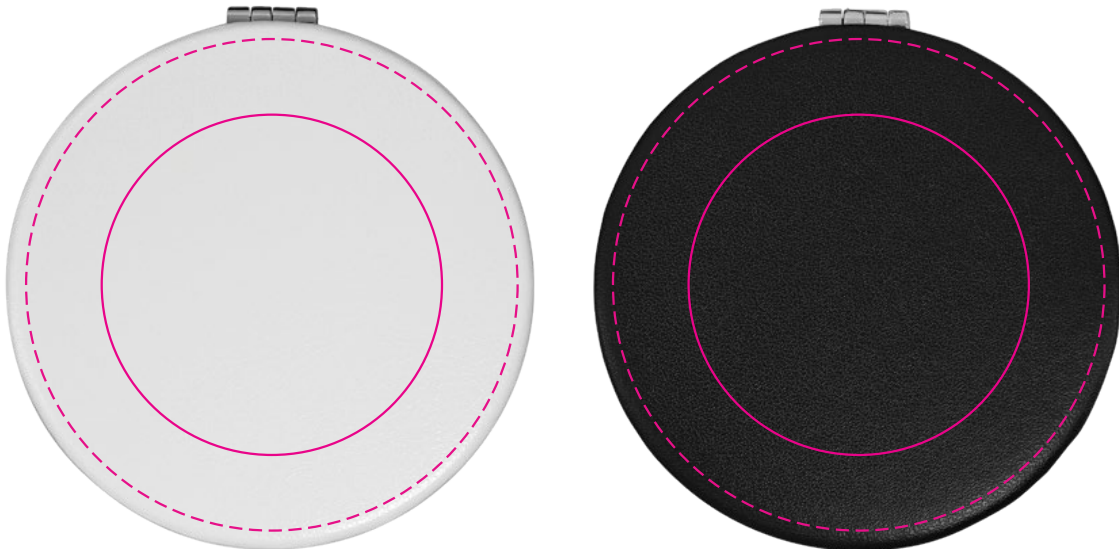

Below is 50% of the actual size

SCREEN PRINT  PMS
XXXc

Below is the actual size

DECORATION SIZE

SCREEN PRINT

Print Area: 120mmL x 45mmH

Actual print size:

Finished print area - Screen Print 

PAD PRINT

PMS
XXXc

DIGITAL PRINT

Below is the actual size

DECORATION SIZE

PAD PRINT - FRONT/BACK

Print Area: 45mm Diameter

Actual print size:

DIGITAL PRINT - FRONT/BACK

Print Area: 65mm Diameter

Actual print size:

Finished print area - Pad Print

Finished print area - Digital Print

PAD PRINT

PMS
XXXc

DIGITAL PRINT

Below is the actual size

Front

Open
Here

DECORATION SIZE

PAD PRINT - FRONT

Print Area: 50mmL x 15mmH

Actual print size:

DIGITAL PRINT - FRONT