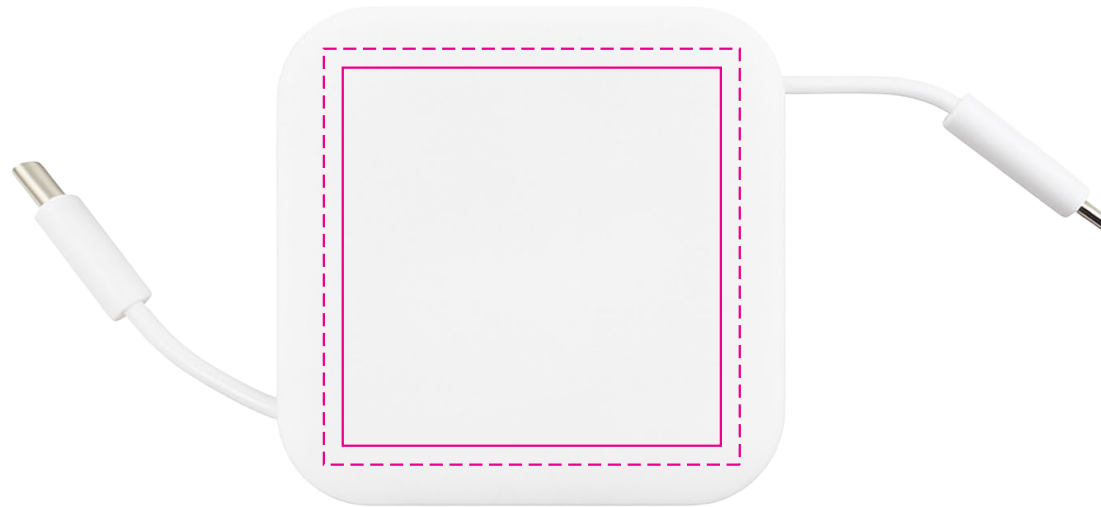

Below is the actual size

Front

Open
Here

DECORATION SIZE

PAD PRINT - FRONT

Print Area: 50mmL x 15mmH

Actual print size:

DIGITAL PRINT - FRONT

Print Area: 90mmL x 20mmH

Actual print size:

Finished print area - Pad Print

Finished print area - Digital Print

PAD PRINT  PMS
XXXc

DIGITAL PRINT 

Below is the actual size

Lightning and USB Type A connectors on top

DECORATION SIZE

PAD PRINT

Print Area: 50mmL x 50mmH

Actual print size:

DIGITAL PRINT

Print Area: 55mmL x 55mmH

Actual print size:

Finished print area - Pad Print 
Finished print area - Digital Print 