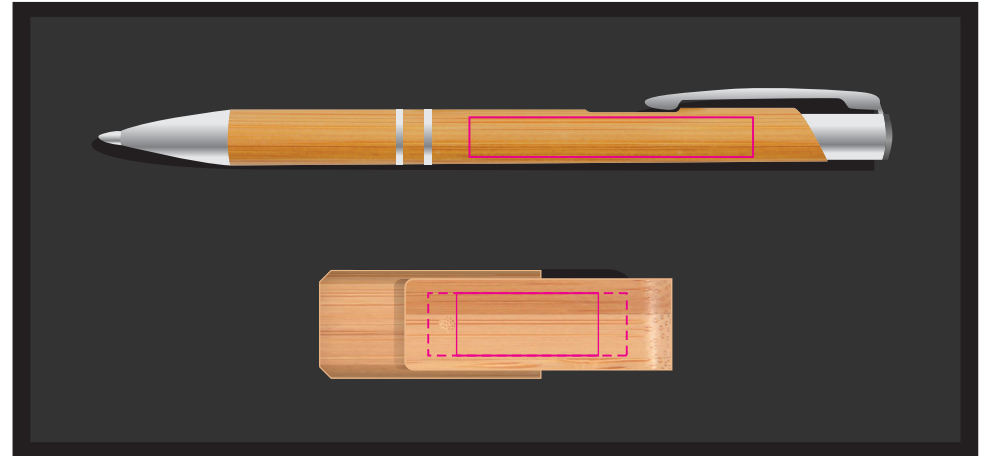

Logo Here

Job # XXXXXX
Cust # XXXX-XC

LL8220 - Kyoto Gift Set - Style Gift box: Black *Bamboo Napier Pen & Bamboo Flash Drive: Natural*

Pad Print  PMS XXXc

CMYK Direct Digital 

Laser Engrave 

IMPORTANT

As bamboo is a natural material with irregular grain patterns & colour, variances will occur when laser engraving.

Showing at approx 75% of size

Gift Box Lid

Pad Print

PMS
XXXc

Gift box

Print Area: 60mmL x 60mmH

Actual print size: xxmmL x xxmmH

Finished print area

Pad Print

PMS
XXXc

CMYK Direct Digital

Laser Engrave

Pad/Digital - Pen

Print Area: 50mmL x 7mmH

Actual print size: xxmmL x xxmmH

Laser - Pen - Min Thickness required is 0.7mm