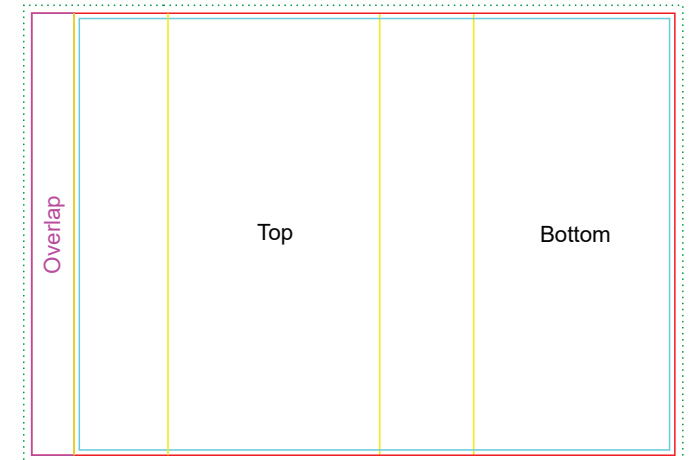

Logo Here

Job # XXXXXX
Cust # XXXX-XC

LL821 - Style Gift box - Black

Pad Print  PMS XXXc

CMYK Direct Digital 

Pad
Print Area: 60mmL x 60mmH
Actual print size: xxmmL x xxmmH

Showing at 35%

Sleeve
Print Area: 243mmL x 167mmH
Actual print size: xxmmL x xxmmH

Max print area for copy & text 
Finished print area 
Folds 

Sleeve
Print Area: 243mmL x 167mmH
Actual print size: xxmmL x xxmmH

Max print area for copy & text 
Finished print area 
Folds 