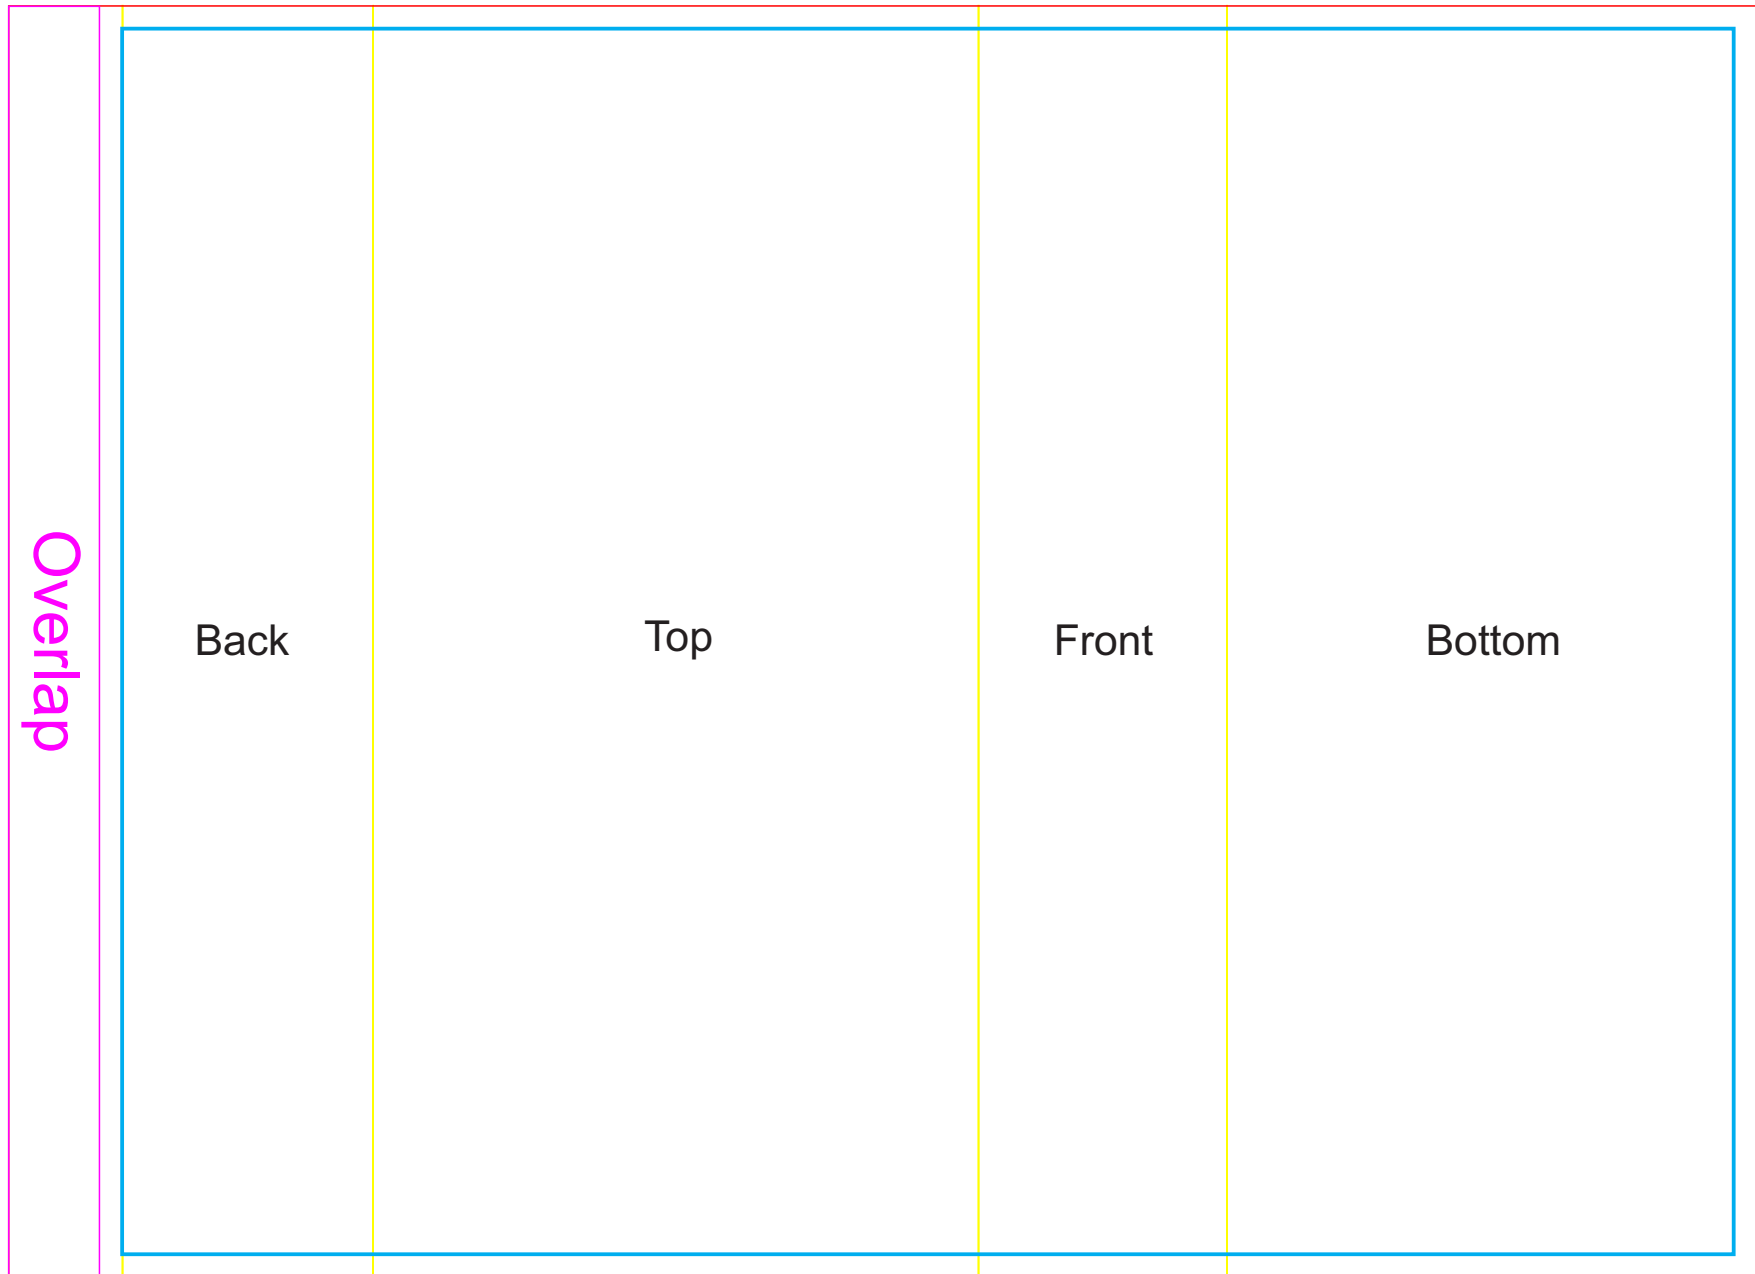

LL821 - Style Gift box - Black

Pad Print PMS XXXc

CMYK Direct Digital

Pad
Print Area: 60mmL x 60mmH
Actual print size: xxmmL x xxmmH

Sleeve
Print Area: 231.1mmL x 168mmH
Actual print size: xxmmL x xxmmH

Max print area for copy & text

Finished print area

Folds

Sleeve

Print Area: 231.1mmL x 168mmH

Actual print size: xxmmL x xxmmH

Max print area for copy & text 
Finished print area 
Folds 