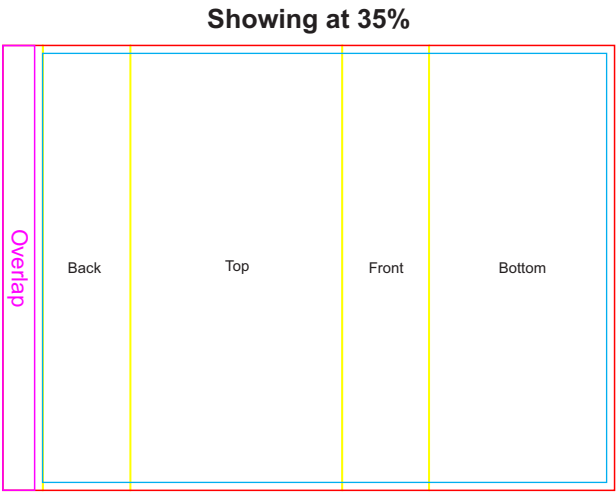

LL821 - Style Gift box - Black

Pad Print PMS XXXc

CMYK Direct Digital

Pad
Print Area: 60mmL x 60mmH
Actual print size: xxmmL x xxmmH

Sleeve
Print Area: 231.1mmL x 168mmH
Actual print size: xxmmL x xxmmH

Max print area for copy & text

Finished print area

Folds

Sleeve

Print Area: 231.1mmL x 168mmH

Actual print size: xxmmL x xxmmH

Max print area for copy & text 
Finished print area 
Folds 