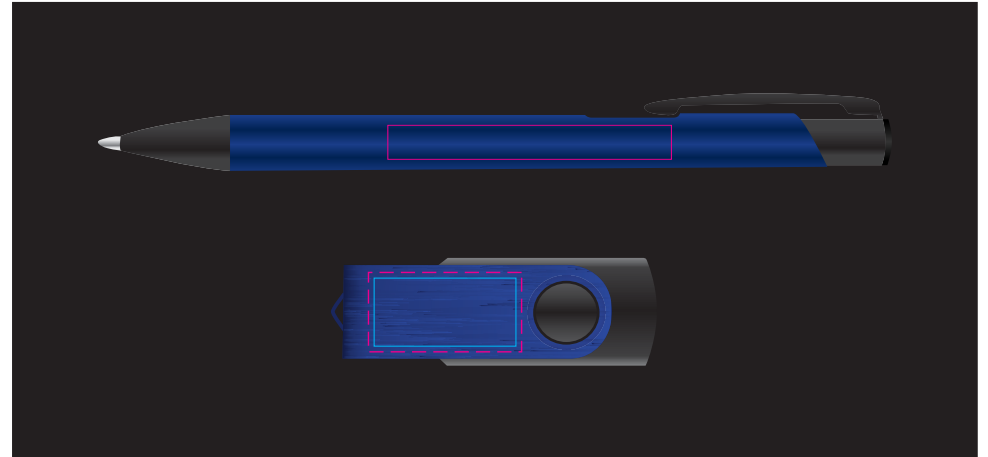

Logo Here

Job # XXXXXX
Cust # XXXX-XC

LL8216 - Cape Gift Set - Style Gift box: Black *Napier Pen (Black Edition): & Swivel Flash Drive:*

Pad Print  PMS XXXc

CMYK Direct Digital 

Laser Engrave 

Showing at approx 75% of size

Gift Box Lid

Pad Print

PMS
XXXc

Gift box

Print Area: 60mmL x 60mmH

Actual print size: xxmmL x xxmmH

Finished print area

Laser Engrave