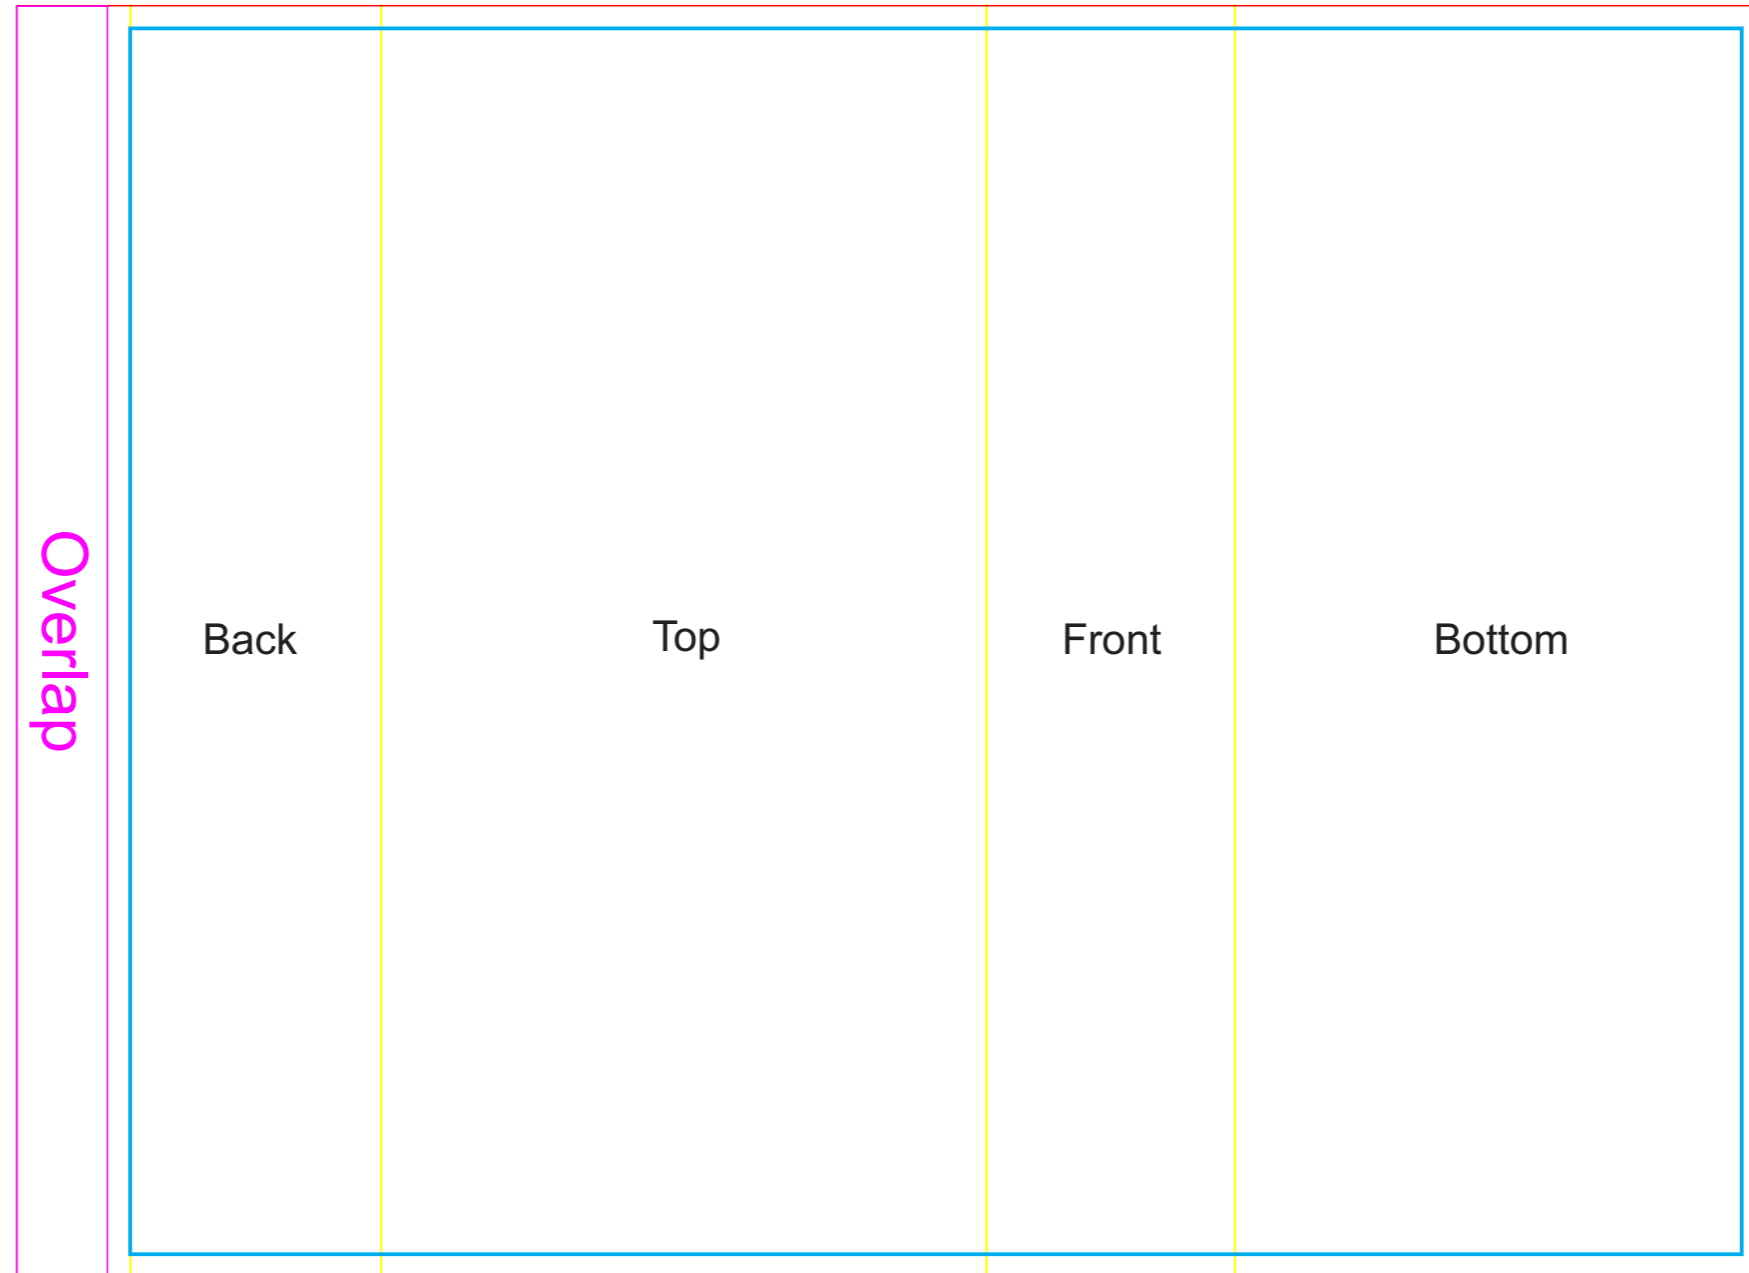

Gift Box Lid

Pad Print

PMS
XXXc

Gift box

Print Area: 60mmL x 60mmH

Actual print size: xxmmL x xxmmH

Finished print area

Laser Engrave

Laser - Pen - Min Thickness required is 0.7mm

Print Area: 50mmL x 6mmH

Actual print size: xxmmL x xxmmH

Finished print area

CMYK Direct Digital

Laser Engrave

Digital/Laser - Flash Drive

Print Area: 27mmL x 14mmH

Actual print size: xxmmL x xxmmH

Max area for text and copy - Digital

Finished print area - Digital/Laser

Sleeve

Print Area: 231.1mmL x 168mmH

Actual print size: xxmmL x xxmmH

Max print area for copy & text 