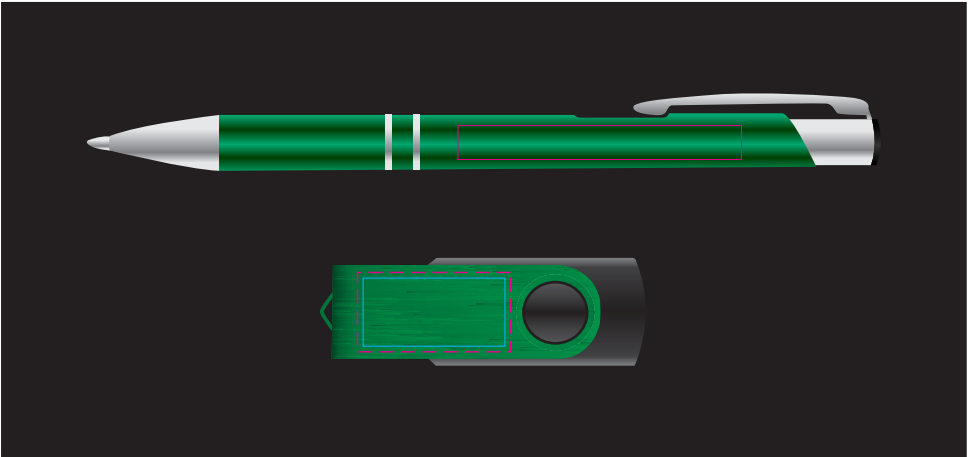

Logo Here

Job # XXXXXX
Cust # XXXX-XC

LL8215 - Bellman Gift Set - Style Gift box: Black Napier Pen: & Swivel Flash Drive:

- Pad Print  PMS XXXc
- CMYK Direct Digital 
- Laser Engrave 

Showing at approx 75% of size

Gift Box Lid

Pad Print

PMS
XXXc

Gift box

Print Area: 60mmL x 60mmH

Actual print size: xxmmL x xxmmH

Finished print area

Pad Print

PMS
XXXc

Laser Engrave

Pad/Laser - Pen - Min Thickness required is 0.7mm

Print Area: 50mmL x 6mmH

Actual print size: xxmmL x xxmmH

Finished print area

CMYK Direct Digital

Laser Engrave