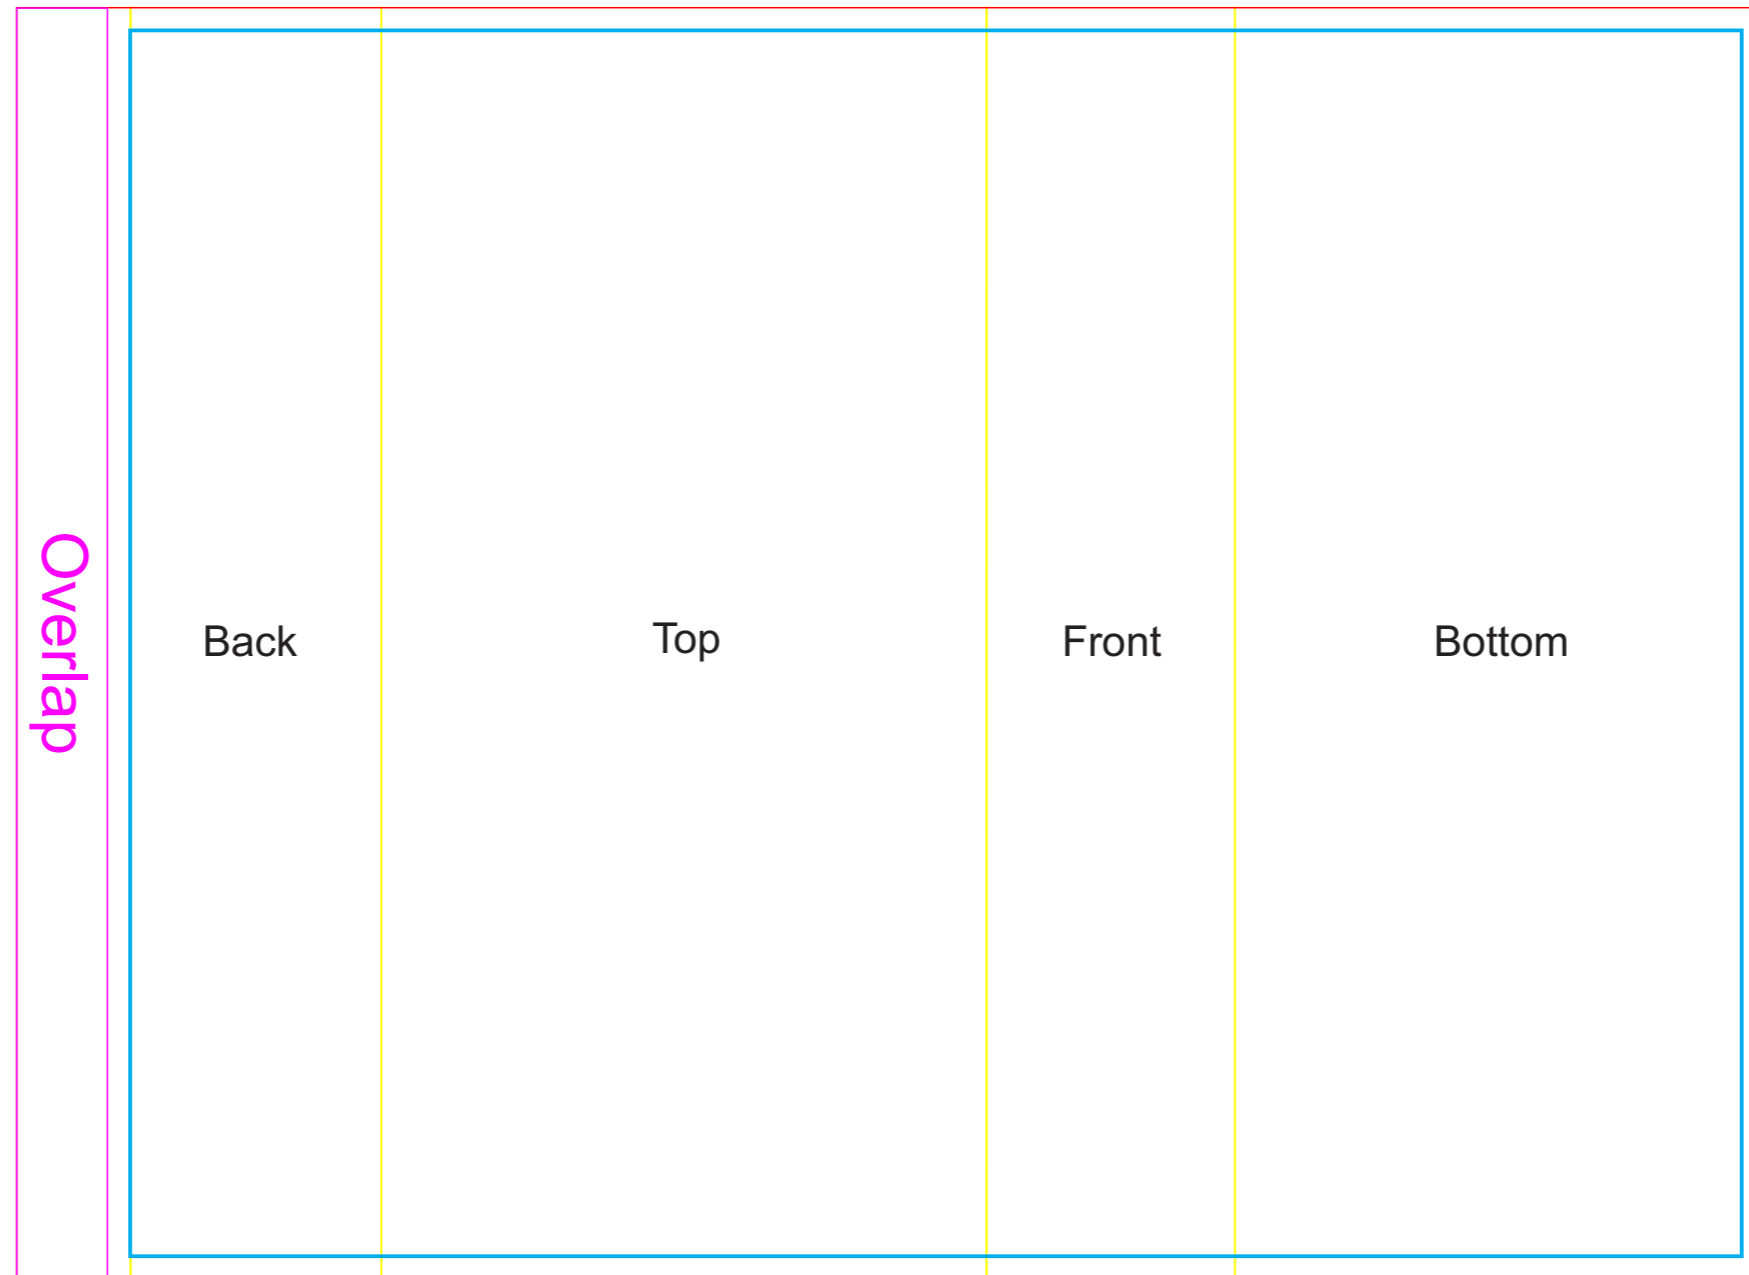

Gift Box Lid

Pad Print

PMS
XXXc

Gift box

Print Area: 60mmL x 60mmH

Actual print size: xxmmL x xxmmH

Finished print area

Pad Print

PMS
XXXc

Laser Engrave

Pad/Laser - Pen - Min Thickness required is 0.7mm

Print Area: 50mmL x 6mmH

Actual print size: xxmmL x xxmmH

Finished print area

CMYK Direct Digital

Laser Engrave

Digital/Laser - Flash Drive

Print Area: 27mmL x 14mmH

Actual print size: xxmmL x xxmmH

Max area for text and copy - Digital

Finished print area - Digital/Laser

Sleeve

Print Area: 231.1mmL x 168mmH

Actual print size: xxmmL x xxmmH

Max print area for copy & text 
Finished print area 
Folds 