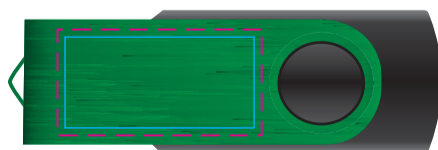

Gift Box Lid

Pad Print

PMS
XXXc

Gift box

Print Area: 60mmL x 60mmH

Actual print size: xxmmL x xxmmH

Finished print area

Pad Print

PMS
XXXc

Laser Engrave

Pad/Laser - Pen - Min Thickness required is 0.7mm

Print Area: 50mmL x 6mmH

Actual print size: xxmmL x xxmmH

Finished print area

CMYK Direct Digital

Laser Engrave

Digital/Laser - Flash Drive

Print Area: 27mmL x 14mmH

Actual print size: xxmmL x xxmmH

Max area for text and copy - Digital

Finished print area - Digital/Laser

Sleeve

Print Area: 231.1mmL x 168mmH

Actual print size: xxmmL x xxmmH