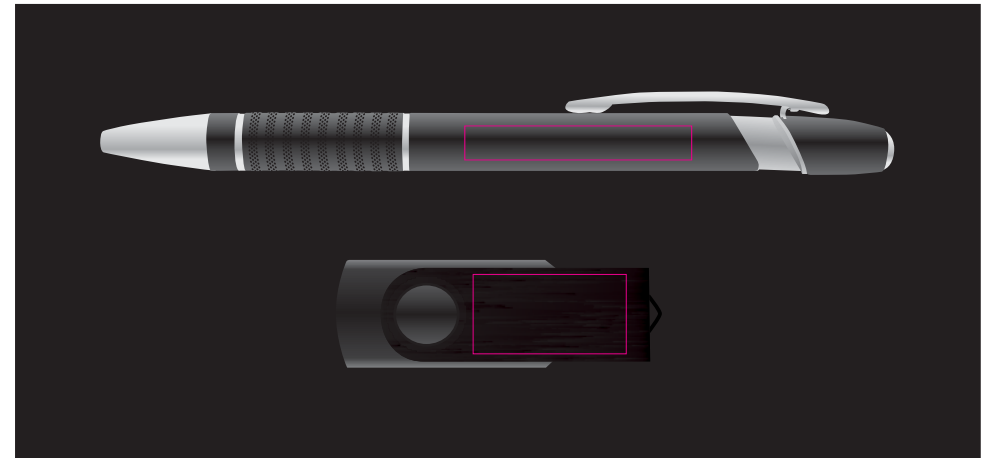

**LL8214 - Alliance Gift Set - Style Gift box: Black Miami Pen: & Swivel Flash Drive:**

Pad Print

PMS  
XXXc

Showing at approx 75% of size

Laser Engraved - Oxidised White

Gift Box Lid

Pad Print  PMS XXXc

**Gift box**  
Print Area: 60mmL x 60mmH  
Actual print size: xxmmL x xxmmH

Finished print area 

Laser Engraved - Oxidised White

Laser Engraved - Oxidised White

**Flash Drive**  
Print Area: 27mmL x 14mmH  
Actual print size: xxmmL x xxmmH

Finished print area 

**Pen - Min Thickness required is 0.7mm**  
Print Area: 40mmL x 6mmH  
Actual print size: xxmmL x xxmmH